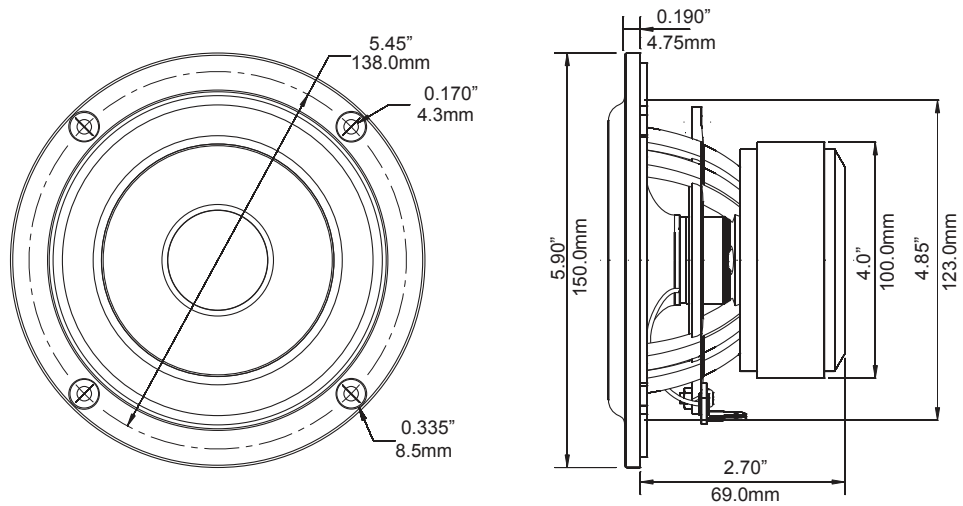

# BLACK 5.0 SPEAKER SPECIFICATIONS AND PARAMETERS

**BLACK 5.0**

Fs	41.5	Hz
Re	3.1	Ohms
Qms	5.52	
Qes	0.37	
Qts	0.36	
Mms = gr	9.2	Grams
BL	4.5	

**BLACK 5.0**

SPL	86.5	dB	1 watt @ 1 meter
VAS = L	14.9	Liters	
Le	.12	Millihenry	
Sd = cm2	81.7	Square Centimeters	
Xmax	5MM		
Power Handling	150 W	Music	
Power Handling	75 W	RMS	