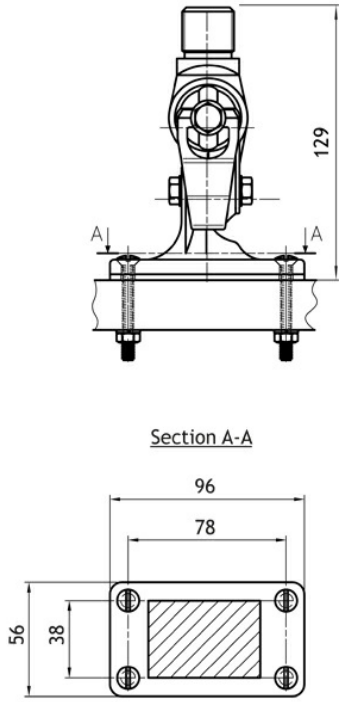

MOUNTING DETAILS

MARIFIX 1