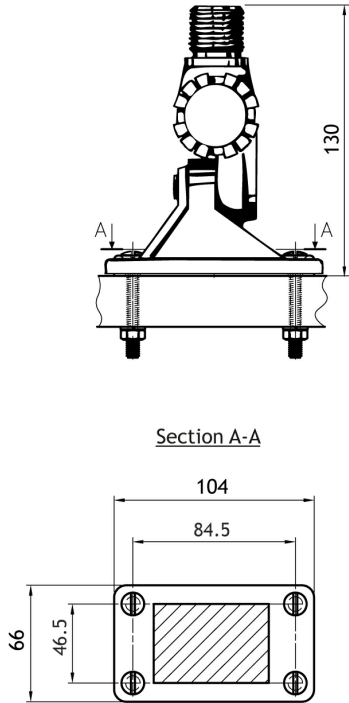

Marine 4-Way Swivel Ratchet Mounts, Adapter Tube, Marifix Barrel Spring

DESCRIPTION

> MariFix1 / MariFix 2

- > The 4-way swivel ratchet mounts permit mounting of marine antennas on slanted decks, cabin roofs or bulkheads mounting.
- > Fast-release locking mechanisms allows antenna to fold down.
- > Vibration secure and fast-release locking mechanisms make tilting and complete lay-down of the antenna quick and easy.
- > The MariFix 1 is made of chromed brass.
- > The MariFix 2 is made of UV resistant polycarbonate.
- > Max. antenna height with the MariFix 1 and MariFix 2 mounts
 - > MariFix 1: Max. 4.5 m
 - > MariFix 2: Max. 2.0 m
- > To prevent damage it is recommended to lay down long antenna elements when the vessel is operated at high speed.
- > The Marifix mounts are delivered with stainless steel screws/bolts, spring washers, and bolts along with a gasket.

SPECIFICATIONS

Electrical				
Model	MariFix 1	MariFix 2	ADT	MBS
Application	Deck or bulkhead mount for marine antennas	Deck or bulkhead mount for marine antennas	Adapting tube	Adapting spring
Mechanical				
Materials	Chromed brass	Polycarbonate	Chromed brass	Chromed brass
Colour	Bright chrome	Marine white	Bright chrome	Bright chrome
Dimensions	96 x 56 x 129 mm / 3.78 x 2.20 x 5.08 in.	104 x 66 x 130 mm / 4.10 x 2.60 x 5.12 in.	33 x 110 mm dia. / 1.30 x 4.33 in. dia.	51 x 131 mm dia. / 2.01 x 5.16 in. dia.
Antenna Height	Max. 4.5 m	Max. 2.0 m	-	-
Weight	Approx. 0.81 kg / 1.80 lb.	Approx. 0.22 kg / 0.50 lb.	Approx. 0.19 kg / 0.42 lb.	Approx. 0.7 kg / 1.54 lb.
Thread Type	1"-14 NF	1"-14 NF	Top (ext.): G1"-11 (1" RG) Bottom (int.): 1"-14 NF	Top (ext.): G1"-11 (1" RG) Bottom (int.): 1"-14 NF

MOUNTING DETAILS

MARIFIX 1

ADT

MARIFIX 2

MBS