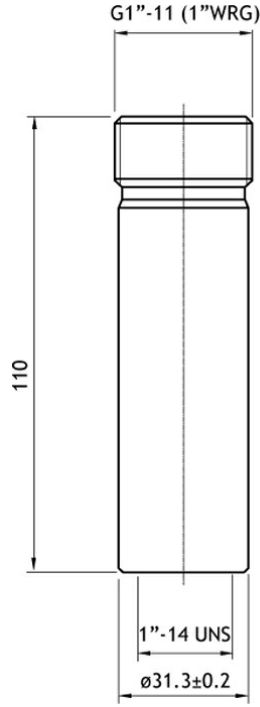

MOUNTING DETAILS

MARIFIX 1

ADT

MARIFIX 2

MBS