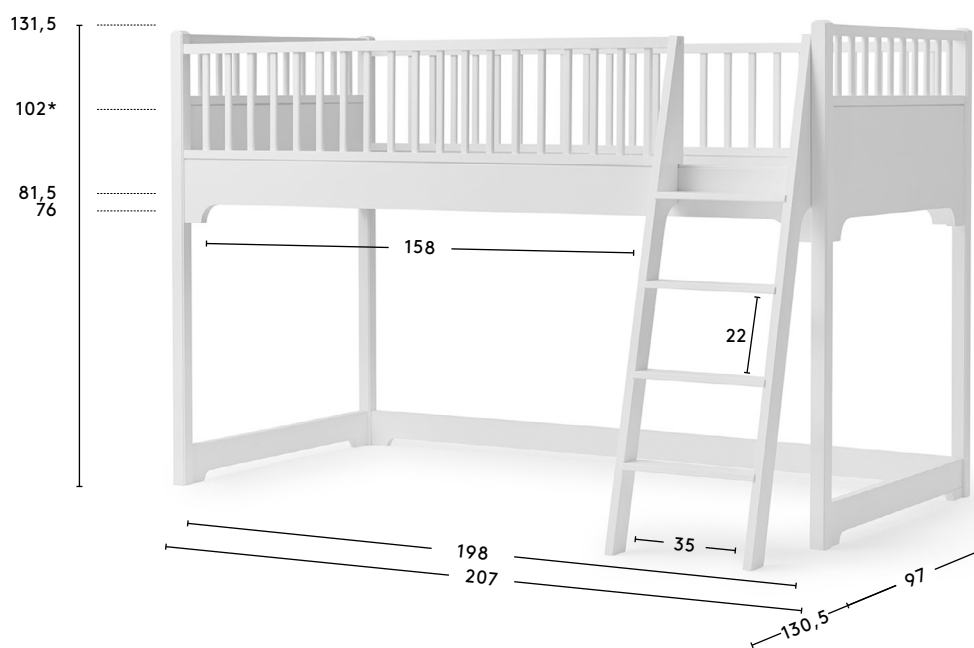

Bed height including rooftop: Junior bed 135,5 cm / Low loft bed 208 cm / Low bunk bed 208 cm

SEASIDE CLASSIC JUNIOR DAY BED
021229

Mattress 160 x 90 x 13cm

*Mattress height (supplied by Oliver Furniture).

SEASIDE CLASSIC JUNIOR LOW LOFT BED
021230

Ladder step width 7,5
Mattress 160 x 90 x 13cm

*Mattress height (supplied by Oliver Furniture).

SEASIDE CLASSIC BED
021215

Mattress 200 x 90 x 13cm

*Mattress height (supplied by Oliver Furniture).

SEASIDE CLASSIC DAY BED
021216

Mattress 200 x 90 x 13cm

*Mattress height (supplied by Oliver Furniture).

SEASIDE CLASSIC LOW LOFT BED
021213

Ladder step width 7,5
Mattress 200 x 90 x 13cm

*Mattress height (supplied by Oliver Furniture).

SEASIDE CLASSIC LOW LOFT BED
021218

Ladder step width 7,5
Mattress 200 x 90 x 13cm

*Mattress height (supplied by Oliver Furniture).

SEASIDE CLASSIC BUNK BED
021219

Ladder step width 7,5
Mattress 200 x 90 x 13cm