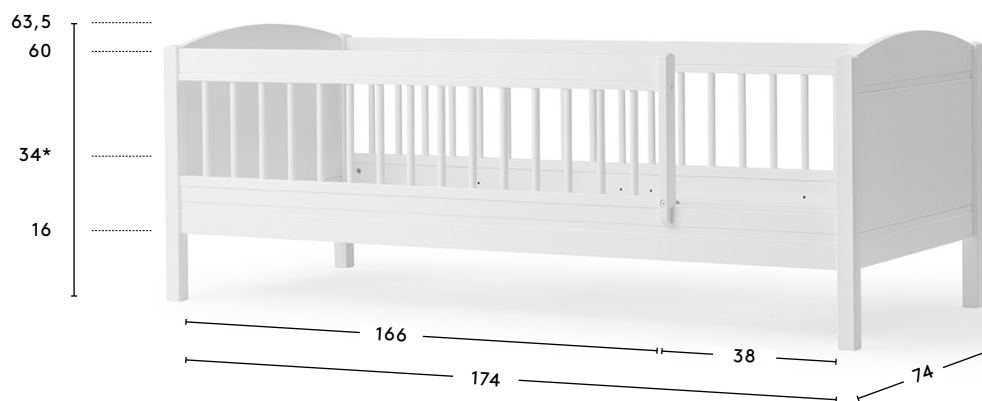

Ladder step width 6,5 cm
Mattress 200 x 90 x 13 cm

*Mattress height (supplied by Oliver Furniture).

WOOD LOUNGER 90
041564/041565

Mattress 200 x 90 x 13cm

*Mattress height (supplied by Oliver Furniture).

WOOD LOUNGER 120
041566/041567

Mattress 200 x 90 x 13cm

*Mattress height (supplied by Oliver Furniture).

SEASIDE CRADLE
021410

Mattress 80 x 40 x 4cm

*Mattress height (supplied by Oliver Furniture).

SEASIDE LILLE+ COT BED
021250

Mattress 130 x 68 x 12 cm

*Mattress height (supplied by Oliver Furniture).

SEASIDE LILLE+ JUNIOR BED
021252

Mattress 168 x 68 x 12 cm

*Mattress height (supplied by Oliver Furniture).

SEASIDE LILLE+ LOW LOFT BED
021253

Ladder step width 6,5 cm
Mattress 168 x 68 x 12 cm

Bed height including rooftop: Junior bed 135,5 cm / Low loft bed 208 cm / Low bunk bed 208 cm

SEASIDE CLASSIC JUNIOR DAY BED
021229

Mattress 160 x 90 x 13cm

*Mattress height (supplied by Oliver Furniture).