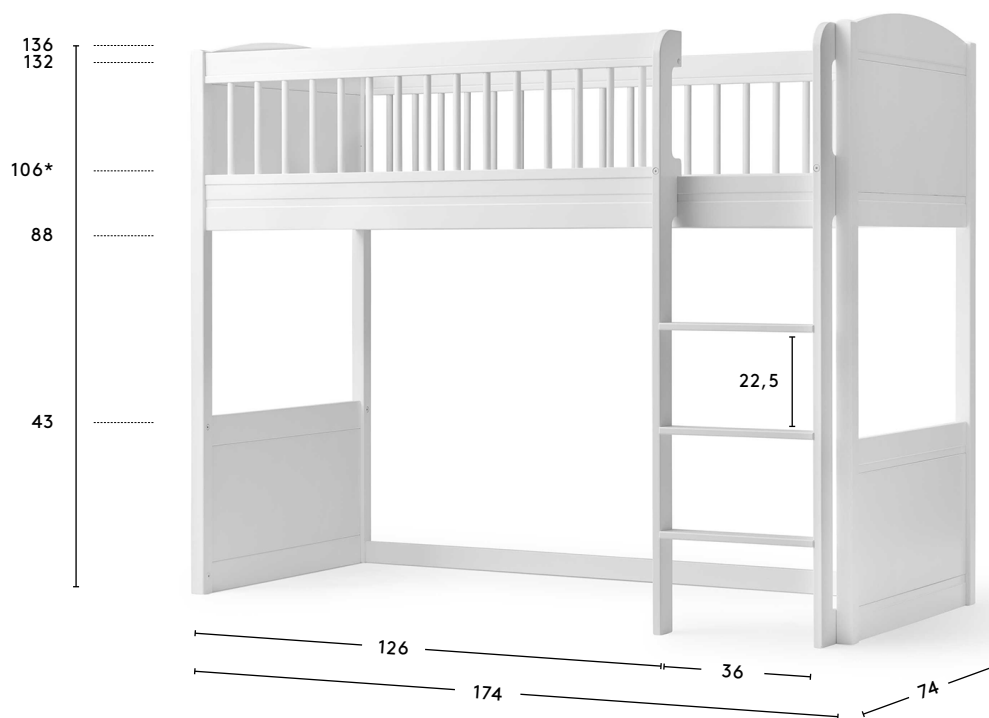

Mattress 200 x 90 x 13cm

*Mattress height (supplied by Oliver Furniture).

SEASIDE CRADLE
021410

Mattress 80 x 40 x 4cm

*Mattress height (supplied by Oliver Furniture).

SEASIDE LILLE+ COT BED
021250

Mattress 130 x 68 x 12 cm

*Mattress height (supplied by Oliver Furniture).

SEASIDE LILLE+ JUNIOR BED
021252

Mattress 168 x 68 x 12 cm

*Mattress height (supplied by Oliver Furniture).

SEASIDE LILLE+ LOW LOFT BED
021253

Ladder step width 6,5 cm
Mattress 168 x 68 x 12 cm

*Mattress height (supplied by Oliver Furniture).

SEASIDE LILLE+ LOW BUNK BED
021253

Ladder step width 6,5 cm
Mattress 168 x 68 x 12 cm

*Mattress height (supplied by Oliver Furniture).

SEASIDE LILLE+ ROOFTOP
021256

Bed height including rooftop: Junior bed 135,5 cm / Low loft bed 208 cm / Low bunk bed 208 cm

SEASIDE CLASSIC JUNIOR DAY BED
021229

Mattress 160 x 90 x 13cm

*Mattress height (supplied by Oliver Furniture).