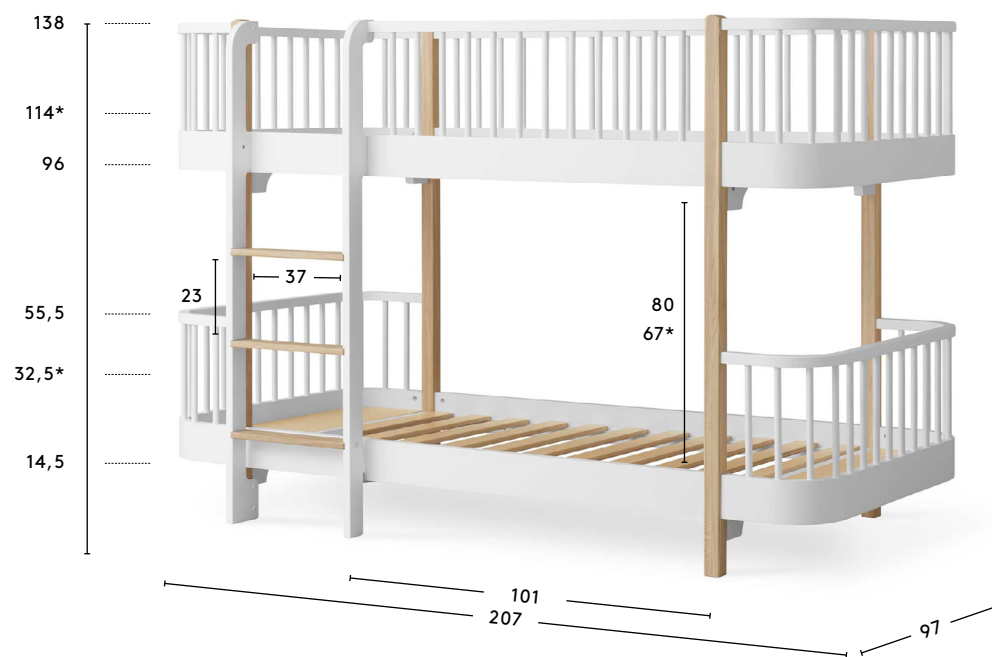

Mattress 200 x 90 x 13cm

*Mattress height (supplied by Oliver Furniture).

WOOD ORIGINAL LOW LOFT BED 128
041427/041428

Ladder step width 6,5 cm
Mattress 200 x 90 x 13 cm

*Mattress height (supplied by Oliver Furniture).

WOOD ORIGINAL LOW LOFT BED 138
041572/041573

Ladder step width 6,5 cm
Mattress 200 x 90 x 13 cm

*Mattress height (supplied by Oliver Furniture).

WOOD ORIGINAL LOW BUNK BED
041574/041575

Ladder step width 6,5 cm
Mattress 200 x 90 x 13 cm

*Mattress height (supplied by Oliver Furniture).

WOOD ORIGINAL LOFT BED
041429/041430

Ladder step width 6,5 cm
Mattress 200 x 90 x 13 cm

*Mattress height (supplied by Oliver Furniture).

WOOD ORIGINAL BUNK BED
041412/041413

Ladder step width 6,5 cm
Mattress 200 x 90 x 13 cm

*Mattress height (supplied by Oliver Furniture).

WOOD LOUNGER 90
041564/041565

Mattress 200 x 90 x 13cm

*Mattress height (supplied by Oliver Furniture).

WOOD LOUNGER 120
041566/041567