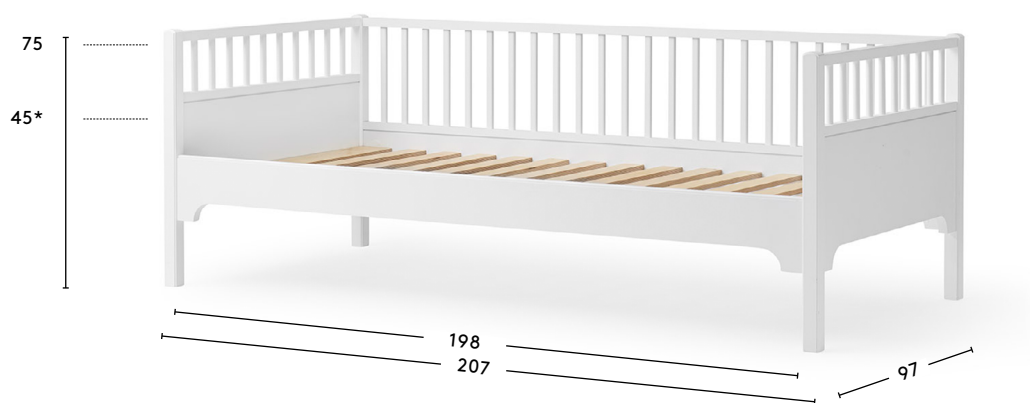

Bed height including rooftop: Junior bed 135,5 cm / Low loft bed 208 cm / Low bunk bed 208 cm

SEASIDE CLASSIC JUNIOR DAY BED
021229

Mattress 160 x 90 x 13cm

*Mattress height (supplied by Oliver Furniture).

SEASIDE CLASSIC JUNIOR LOW LOFT BED
021230

Ladder step width 7,5
Mattress 160 x 90 x 13cm

*Mattress height (supplied by Oliver Furniture).

SEASIDE CLASSIC BED
021215

Mattress 200 x 90 x 13cm

*Mattress height (supplied by Oliver Furniture).

SEASIDE CLASSIC DAY BED
021216

Mattress 200 x 90 x 13cm

*Mattress height (supplied by Oliver Furniture).

SEASIDE CLASSIC LOW LOFT BED
021213

Ladder step width 7,5
Mattress 200 x 90 x 13cm

*Mattress height (supplied by Oliver Furniture).

SEASIDE CLASSIC LOW LOFT BED
021218

Ladder step width 7,5
Mattress 200 x 90 x 13cm

*Mattress height (supplied by Oliver Furniture).

SEASIDE CLASSIC BUNK BED
021219

Ladder step width 7,5
Mattress 200 x 90 x 13cm