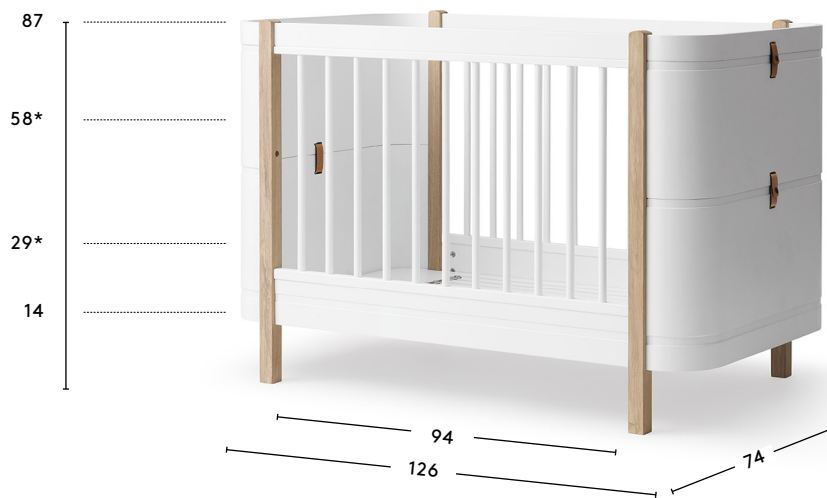

SEASIDE

Seaside Cradle _____	s. 20
Seaside Lille+ cot bed _____	s. 21
Seaside Lille+ junior bed _____	s. 22
Seaside Lille+ low loft bed _____	s. 23
Seaside Lille+ low bunk bed _____	s. 24
Seaside Lille+ rooftop _____	s. 25
Seaside Classic junior day bed _____	s. 26
Seaside Classic bed _____	s. 27
Seaside Classic day bed _____	s. 28
Seaside Classic low loft junior bed _____	s. 29
Seaside Classic low loft bed _____	s. 30
Seaside Classic loft bed _____	s. 31
Seaside Classic bunk bed _____	s. 32

WOOD CO-SLEEPER
041487

Mattress 82 x 42 x 4 cm
Suitable for parents' bed with clearance 44 – 63,5 cm

*Mattress height (supplied by Oliver Furniture).

WOOD MINI+ COT BED
041425/041426

Mattress 122 x 68 x 12 cm

*Mattress height (supplied by Oliver Furniture).

WOOD MINI+ JUNIOR BED
041465/041466

Mattress 162 x 68 x 12 cm

*Mattress height (supplied by Oliver Furniture).

WOOD MINI+ LOW LOFT BED
041447/041448

Ladder step width 6,5 cm
Mattress 162 x 68 x 12 cm

*Mattress height (supplied by Oliver Furniture).

WOOD MINI+ LOW BUNK BED
041461/041462

Ladder step width 6,5 cm
Mattress 162 x 68 x 12 cm

*Mattress height (supplied by Oliver Furniture).

WOOD COT BED
041423/041424