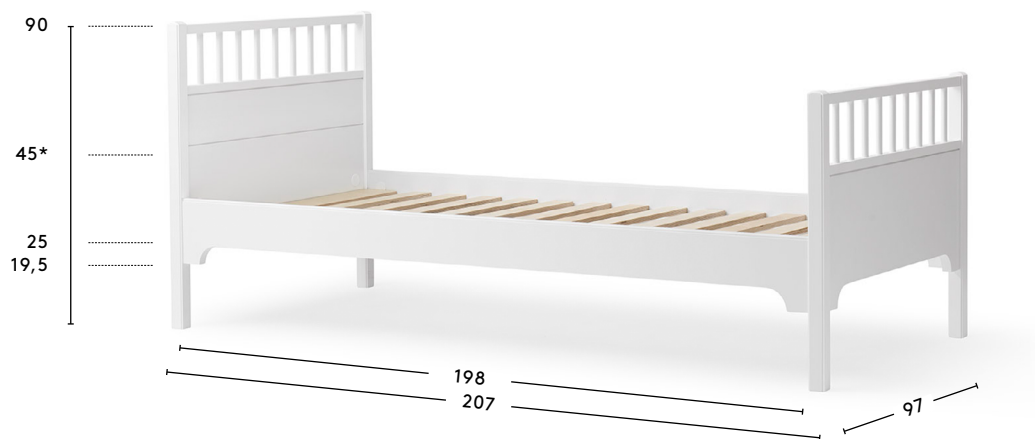

*Mattress height (supplied by Oliver Furniture).

SEASIDE LILLE+ JUNIOR BED
021252

Mattress 168 x 68 x 12 cm

*Mattress height (supplied by Oliver Furniture).

SEASIDE LILLE+ LOW LOFT BED
021253

Ladder step width 6,5 cm
Mattress 168 x 68 x 12 cm

Bed height including rooftop: Junior bed 135,5 cm / Low loft bed 208 cm / Low bunk bed 208 cm

SEASIDE CLASSIC JUNIOR DAY BED
021229

Mattress 160 x 90 x 13cm

*Mattress height (supplied by Oliver Furniture).

SEASIDE CLASSIC JUNIOR LOW LOFT BED
021230

Ladder step width 7,5
Mattress 160 x 90 x 13cm

*Mattress height (supplied by Oliver Furniture).

SEASIDE CLASSIC BED
021215

Mattress 200 x 90 x 13cm

*Mattress height (supplied by Oliver Furniture).

SEASIDE CLASSIC DAY BED
021216

Mattress 200 x 90 x 13cm

*Mattress height (supplied by Oliver Furniture).

SEASIDE CLASSIC LOW LOFT BED
021213

Ladder step width 7,5
Mattress 200 x 90 x 13cm

*Mattress height (supplied by Oliver Furniture).