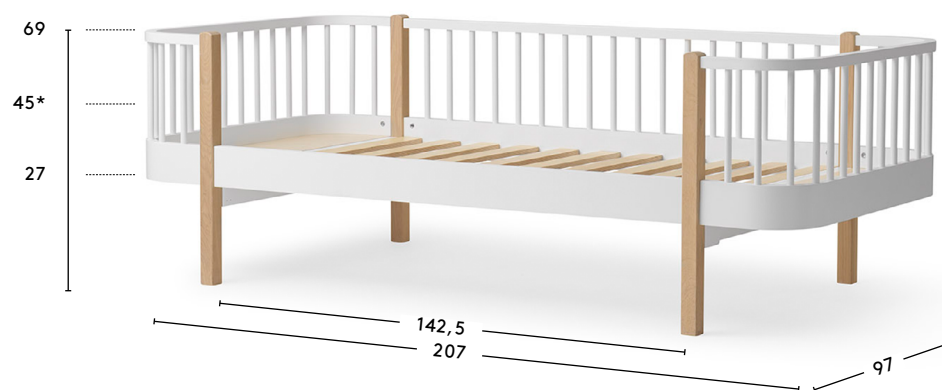

Mattress 140 x 70 x 9cm

*Mattress height (supplied by Oliver Furniture).

WOOD ORIGINAL JUNIOR BED
041400/041401

Mattress 160 x 90 x 13cm

*Mattress height (supplied by Oliver Furniture).

WOOD ORIGINAL JUNIOR DAY BED
041450/041451

Mattress 160 x 90 x 13cm

*Mattress height (supplied by Oliver Furniture).

WOOD ORIGINAL BED
041402/041403

Mattress 200 x 90 x 13cm

*Mattress height (supplied by Oliver Furniture).

WOOD ORIGINAL DAY BED
041404/041405

Mattress 200 x 90 x 13cm

*Mattress height (supplied by Oliver Furniture).

WOOD ORIGINAL LOW LOFT BED 128
041427/041428

Ladder step width 6,5 cm
Mattress 200 x 90 x 13 cm

*Mattress height (supplied by Oliver Furniture).

WOOD ORIGINAL LOW LOFT BED 138
041572/041573

Ladder step width 6,5 cm
Mattress 200 x 90 x 13 cm

*Mattress height (supplied by Oliver Furniture).

WOOD ORIGINAL LOW BUNK BED
041574/041575

Ladder step width 6,5 cm
Mattress 200 x 90 x 13 cm