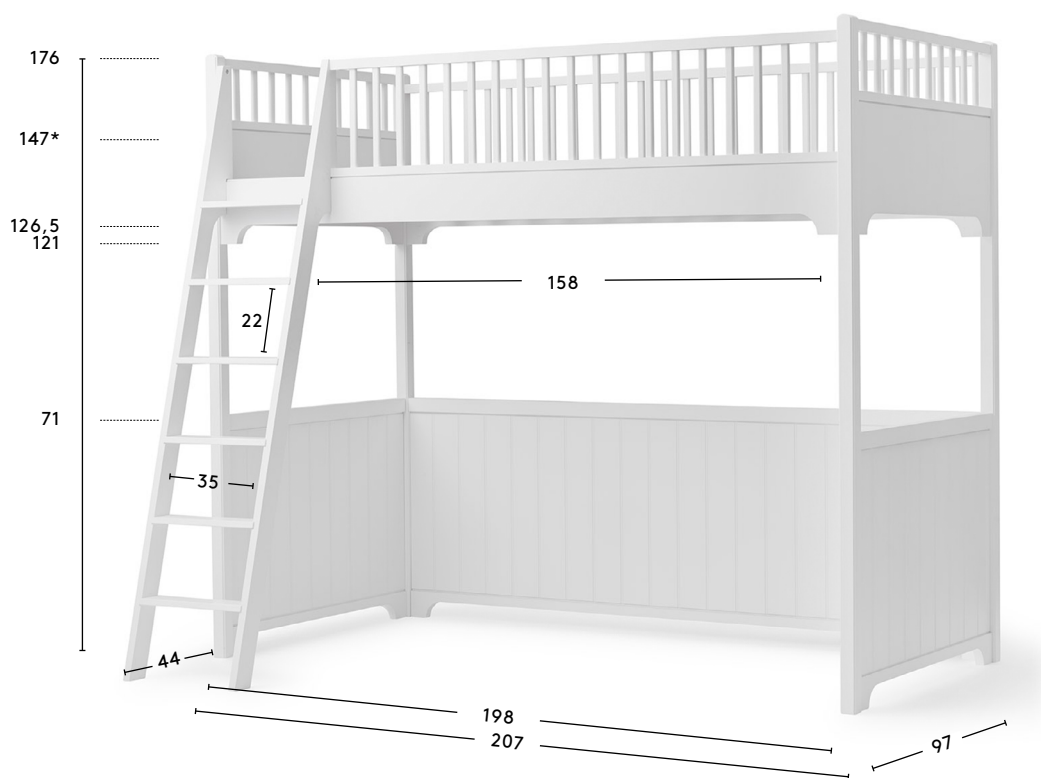

Bed height including rooftop: Junior bed 135,5 cm / Low loft bed 208 cm / Low bunk bed 208 cm

SEASIDE CLASSIC JUNIOR DAY BED
021229

Mattress 160 x 90 x 13cm

*Mattress height (supplied by Oliver Furniture).

SEASIDE CLASSIC JUNIOR LOW LOFT BED
021230

Ladder step width 7,5
Mattress 160 x 90 x 13cm

*Mattress height (supplied by Oliver Furniture).

SEASIDE CLASSIC BED
021215

Mattress 200 x 90 x 13cm

*Mattress height (supplied by Oliver Furniture).

SEASIDE CLASSIC DAY BED
021216

Mattress 200 x 90 x 13cm

*Mattress height (supplied by Oliver Furniture).

SEASIDE CLASSIC LOW LOFT BED
021213

Ladder step width 7,5
Mattress 200 x 90 x 13cm

*Mattress height (supplied by Oliver Furniture).

SEASIDE CLASSIC LOW LOFT BED
021218

Ladder step width 7,5
Mattress 200 x 90 x 13cm

*Mattress height (supplied by Oliver Furniture).

SEASIDE CLASSIC BUNK BED
021219

Ladder step width 7,5
Mattress 200 x 90 x 13cm