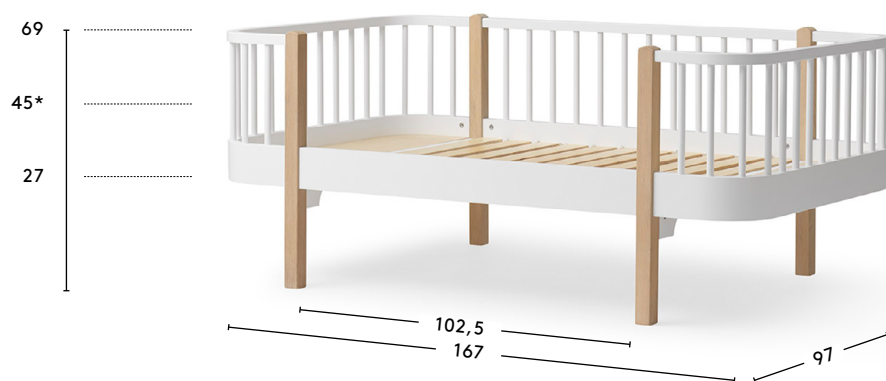

*Mattress height (supplied by Oliver Furniture).

WOOD MINI+ LOW BUNK BED
041461/041462

Ladder step width 6,5 cm
Mattress 162 x 68 x 12 cm

*Mattress height (supplied by Oliver Furniture).

WOOD COT BED
041423/041424

Mattress 140 x 70 x 9cm

*Mattress height (supplied by Oliver Furniture).

WOOD ORIGINAL JUNIOR BED
041400/041401

Mattress 160 x 90 x 13cm

*Mattress height (supplied by Oliver Furniture).

WOOD ORIGINAL JUNIOR DAY BED
041450/041451

Mattress 160 x 90 x 13cm

*Mattress height (supplied by Oliver Furniture).

WOOD ORIGINAL BED
041402/041403

Mattress 200 x 90 x 13cm

*Mattress height (supplied by Oliver Furniture).

WOOD ORIGINAL DAY BED
041404/041405

Mattress 200 x 90 x 13cm

*Mattress height (supplied by Oliver Furniture).

WOOD ORIGINAL LOW LOFT BED 128
041427/041428

Ladder step width 6,5 cm
Mattress 200 x 90 x 13 cm

*Mattress height (supplied by Oliver Furniture).