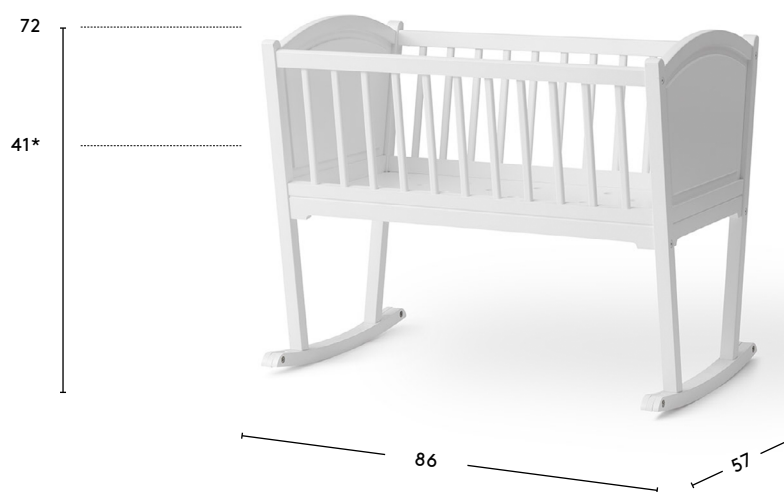

*Mattress height (supplied by Oliver Furniture).

WOOD ORIGINAL LOFT BED
041429/041430

Ladder step width 6,5 cm
Mattress 200 x 90 x 13 cm

*Mattress height (supplied by Oliver Furniture).

WOOD ORIGINAL BUNK BED
041412/041413

Ladder step width 6,5 cm
Mattress 200 x 90 x 13 cm

*Mattress height (supplied by Oliver Furniture).

WOOD LOUNGER 90
041564/041565

Mattress 200 x 90 x 13cm

*Mattress height (supplied by Oliver Furniture).

WOOD LOUNGER 120
041566/041567

Mattress 200 x 90 x 13cm

*Mattress height (supplied by Oliver Furniture).

SEASIDE CRADLE
021410

Mattress 80 x 40 x 4cm

*Mattress height (supplied by Oliver Furniture).

SEASIDE LILLE+ COT BED
021250

Mattress 130 x 68 x 12 cm

*Mattress height (supplied by Oliver Furniture).

SEASIDE LILLE+ JUNIOR BED
021252

Mattress 168 x 68 x 12 cm

*Mattress height (supplied by Oliver Furniture).

SEASIDE LILLE+ LOW LOFT BED
021253

Ladder step width 6,5 cm
Mattress 168 x 68 x 12 cm