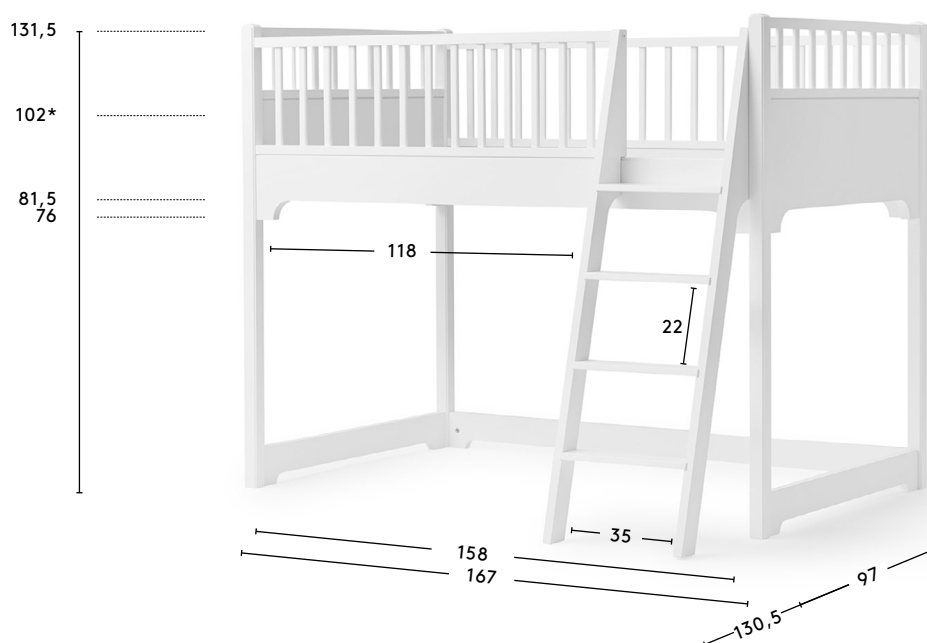

*Mattress height (supplied by Oliver Furniture).

SEASIDE LILLE+ LOW BUNK BED
021253

Ladder step width 6,5 cm
Mattress 168 x 68 x 12 cm

*Mattress height (supplied by Oliver Furniture).

SEASIDE LILLE+ ROOFTOP
021256

Bed height including rooftop: Junior bed 135,5 cm / Low loft bed 208 cm / Low bunk bed 208 cm

SEASIDE CLASSIC JUNIOR DAY BED
021229

Mattress 160 x 90 x 13cm

*Mattress height (supplied by Oliver Furniture).

SEASIDE CLASSIC JUNIOR LOW LOFT BED
021230

Ladder step width 7,5
Mattress 160 x 90 x 13cm

*Mattress height (supplied by Oliver Furniture).

SEASIDE CLASSIC BED
021215

Mattress 200 x 90 x 13cm

*Mattress height (supplied by Oliver Furniture).

SEASIDE CLASSIC DAY BED
021216

Mattress 200 x 90 x 13cm

*Mattress height (supplied by Oliver Furniture).

SEASIDE CLASSIC LOW LOFT BED
021213

Ladder step width 7,5
Mattress 200 x 90 x 13cm

*Mattress height (supplied by Oliver Furniture).