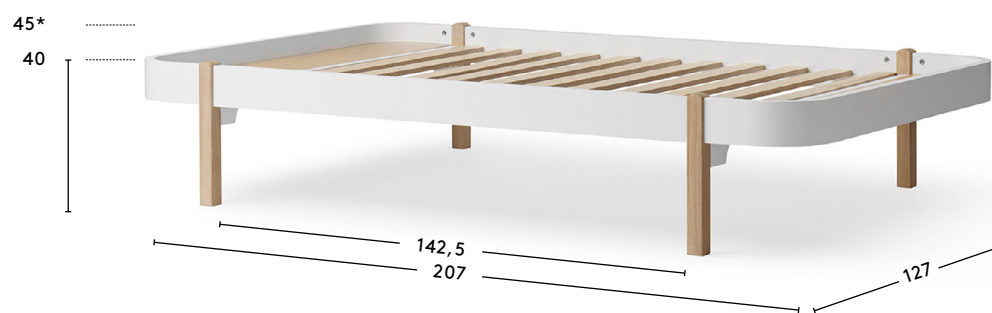

*Mattress height (supplied by Oliver Furniture).

WOOD ORIGINAL LOFT BED
041429/041430

Ladder step width 6,5 cm
Mattress 200 x 90 x 13 cm

*Mattress height (supplied by Oliver Furniture).

WOOD ORIGINAL BUNK BED
041412/041413

Ladder step width 6,5 cm
Mattress 200 x 90 x 13 cm

*Mattress height (supplied by Oliver Furniture).

WOOD LOUNGER 90
041564/041565

Mattress 200 x 90 x 13cm

*Mattress height (supplied by Oliver Furniture).

WOOD LOUNGER 120
041566/041567

Mattress 200 x 90 x 13cm

*Mattress height (supplied by Oliver Furniture).

SEASIDE CRADLE
021410

Mattress 80 x 40 x 4cm

*Mattress height (supplied by Oliver Furniture).

SEASIDE LILLE+ COT BED
021250

Mattress 130 x 68 x 12 cm

*Mattress height (supplied by Oliver Furniture).

SEASIDE LILLE+ JUNIOR BED
021252

Mattress 168 x 68 x 12 cm

*Mattress height (supplied by Oliver Furniture).

SEASIDE LILLE+ LOW LOFT BED
021253

Ladder step width 6,5 cm
Mattress 168 x 68 x 12 cm