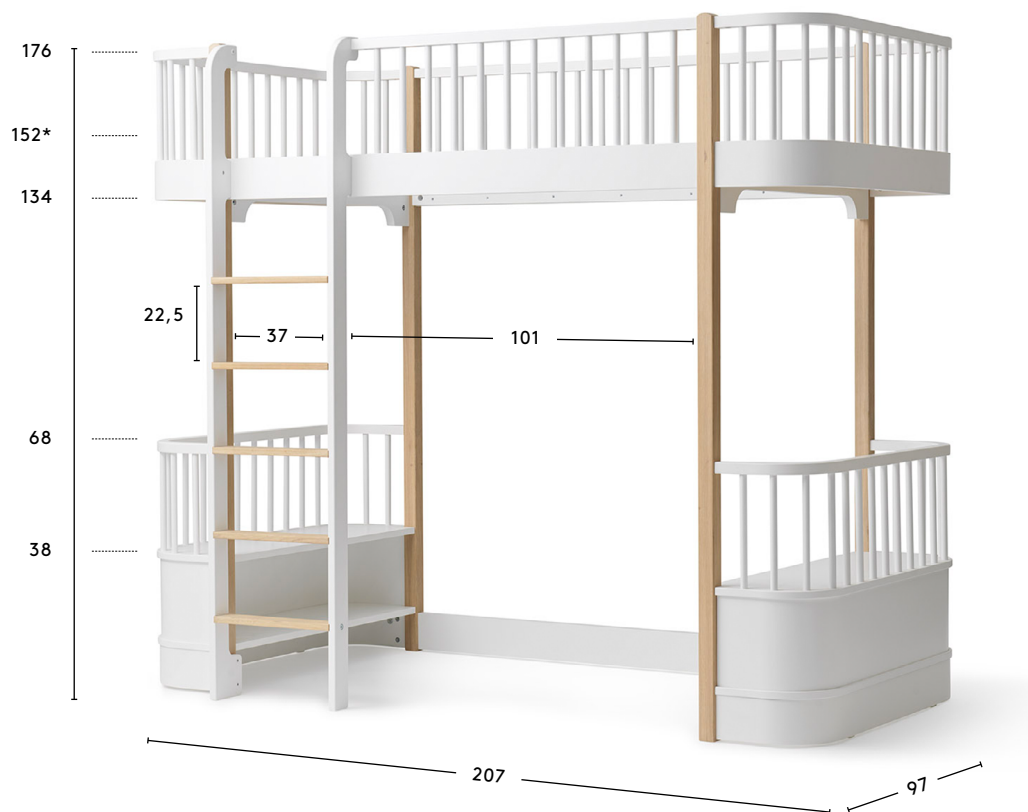

Mattress 200 x 90 x 13cm

*Mattress height (supplied by Oliver Furniture).

WOOD ORIGINAL LOW LOFT BED 128
041427/041428

Ladder step width 6,5 cm
Mattress 200 x 90 x 13 cm

*Mattress height (supplied by Oliver Furniture).

WOOD ORIGINAL LOW LOFT BED 138
041572/041573

Ladder step width 6,5 cm
Mattress 200 x 90 x 13 cm

*Mattress height (supplied by Oliver Furniture).

WOOD ORIGINAL LOW BUNK BED
041574/041575

Ladder step width 6,5 cm
Mattress 200 x 90 x 13 cm

*Mattress height (supplied by Oliver Furniture).

WOOD ORIGINAL LOFT BED
041429/041430

Ladder step width 6,5 cm
Mattress 200 x 90 x 13 cm

*Mattress height (supplied by Oliver Furniture).

WOOD ORIGINAL BUNK BED
041412/041413

Ladder step width 6,5 cm
Mattress 200 x 90 x 13 cm

*Mattress height (supplied by Oliver Furniture).

WOOD LOUNGER 90
041564/041565

Mattress 200 x 90 x 13cm

*Mattress height (supplied by Oliver Furniture).

WOOD LOUNGER 120
041566/041567