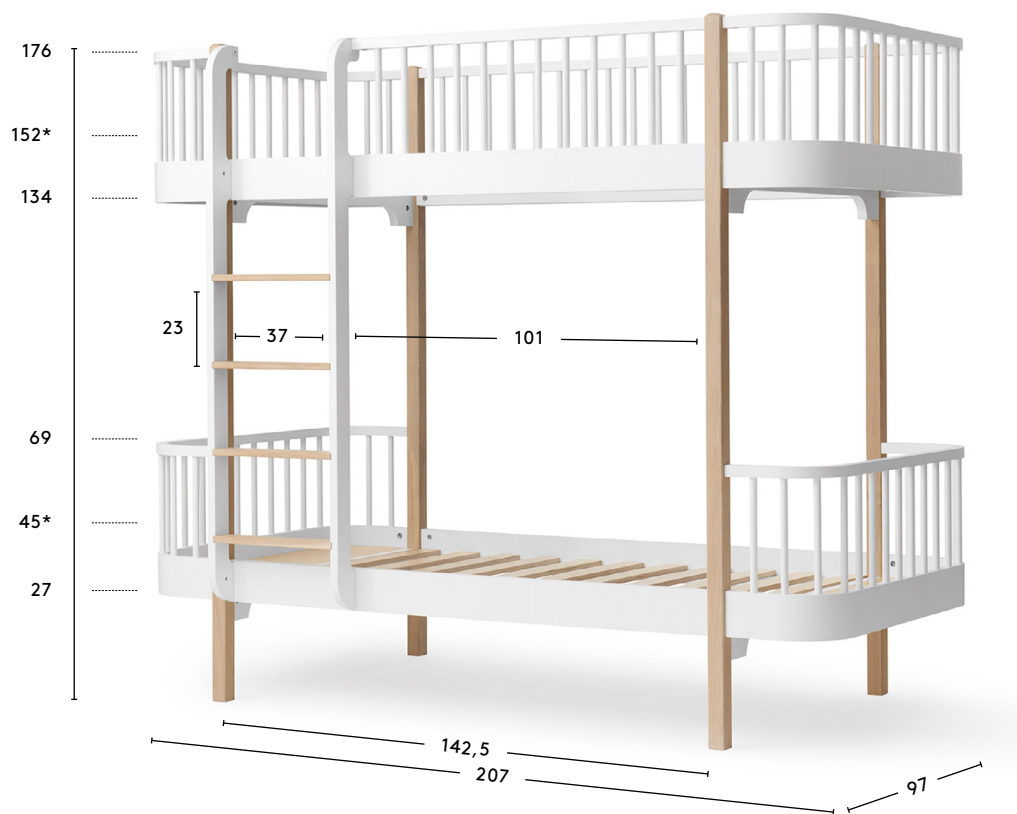

Mattress 200 x 90 x 13cm

*Mattress height (supplied by Oliver Furniture).

WOOD ORIGINAL LOW LOFT BED 128
041427/041428

Ladder step width 6,5 cm
Mattress 200 x 90 x 13 cm

*Mattress height (supplied by Oliver Furniture).

WOOD ORIGINAL LOW LOFT BED 138
041572/041573

Ladder step width 6,5 cm
Mattress 200 x 90 x 13 cm

*Mattress height (supplied by Oliver Furniture).

WOOD ORIGINAL LOW BUNK BED
041574/041575

Ladder step width 6,5 cm
Mattress 200 x 90 x 13 cm

*Mattress height (supplied by Oliver Furniture).

WOOD ORIGINAL LOFT BED
041429/041430

Ladder step width 6,5 cm
Mattress 200 x 90 x 13 cm

*Mattress height (supplied by Oliver Furniture).

WOOD ORIGINAL BUNK BED
041412/041413

Ladder step width 6,5 cm
Mattress 200 x 90 x 13 cm

*Mattress height (supplied by Oliver Furniture).

WOOD LOUNGER 90
041564/041565

Mattress 200 x 90 x 13cm

*Mattress height (supplied by Oliver Furniture).

WOOD LOUNGER 120
041566/041567