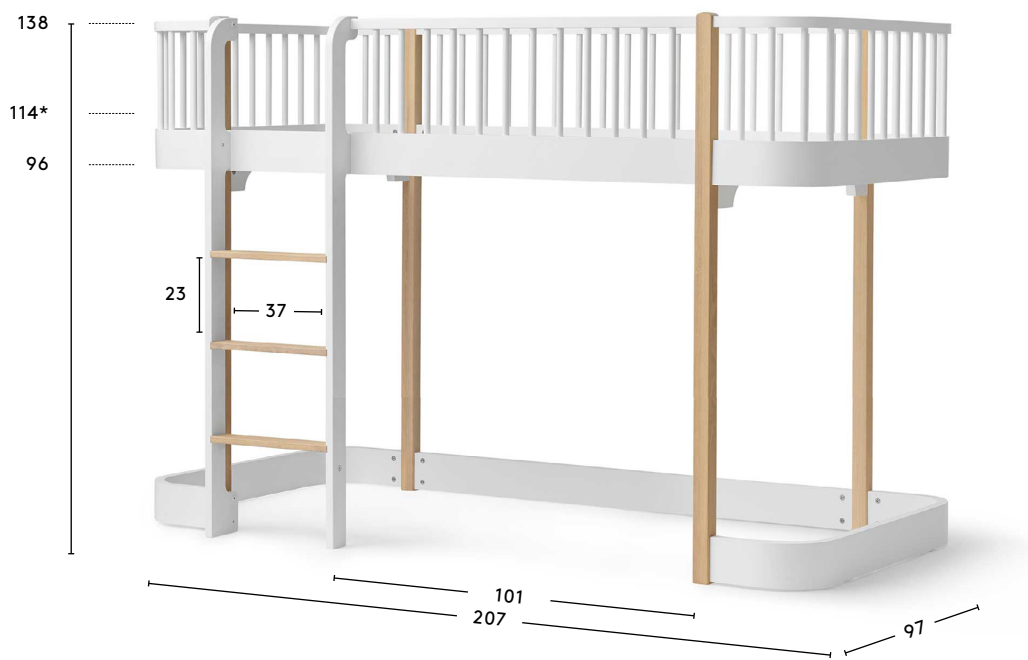

Mattress 160 x 90 x 13cm

*Mattress height (supplied by Oliver Furniture).

WOOD ORIGINAL BED
041402/041403

Mattress 200 x 90 x 13cm

*Mattress height (supplied by Oliver Furniture).

WOOD ORIGINAL DAY BED
041404/041405

Mattress 200 x 90 x 13cm

*Mattress height (supplied by Oliver Furniture).

WOOD ORIGINAL LOW LOFT BED 128
041427/041428

Ladder step width 6,5 cm
Mattress 200 x 90 x 13 cm

*Mattress height (supplied by Oliver Furniture).

WOOD ORIGINAL LOW LOFT BED 138
041572/041573

Ladder step width 6,5 cm
Mattress 200 x 90 x 13 cm

*Mattress height (supplied by Oliver Furniture).

WOOD ORIGINAL LOW BUNK BED
041574/041575

Ladder step width 6,5 cm
Mattress 200 x 90 x 13 cm

*Mattress height (supplied by Oliver Furniture).

WOOD ORIGINAL LOFT BED
041429/041430

Ladder step width 6,5 cm
Mattress 200 x 90 x 13 cm

*Mattress height (supplied by Oliver Furniture).

WOOD ORIGINAL BUNK BED
041412/041413