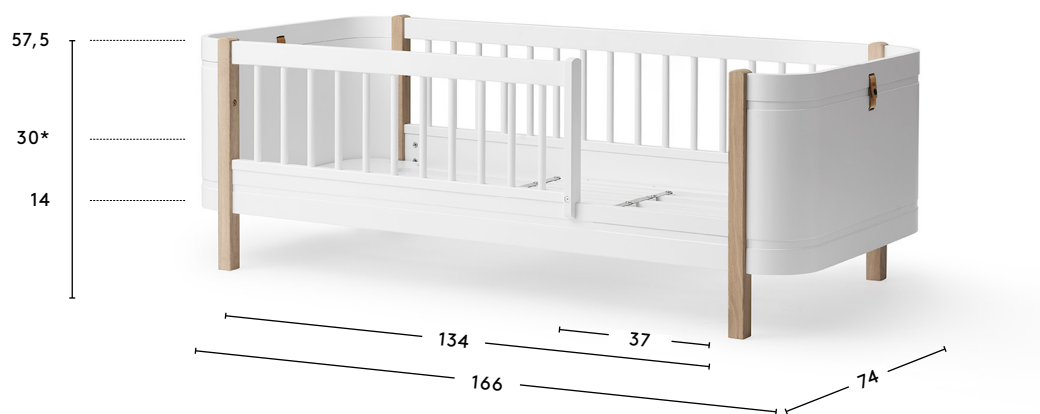

SEASIDE

Seaside Cradle _____	s. 20
Seaside Lille+ cot bed _____	s. 21
Seaside Lille+ junior bed _____	s. 22
Seaside Lille+ low loft bed _____	s. 23
Seaside Lille+ low bunk bed _____	s. 24
Seaside Lille+ rooftop _____	s. 25
Seaside Classic junior day bed _____	s. 26
Seaside Classic bed _____	s. 27
Seaside Classic day bed _____	s. 28
Seaside Classic low loft junior bed _____	s. 29
Seaside Classic low loft bed _____	s. 30
Seaside Classic loft bed _____	s. 31
Seaside Classic bunk bed _____	s. 32

WOOD CO-SLEEPER
041487

Mattress 82 x 42 x 4 cm
Suitable for parents' bed with clearance 44 – 63,5 cm

*Mattress height (supplied by Oliver Furniture).

WOOD MINI+ COT BED
041425/041426

Mattress 122 x 68 x 12 cm

*Mattress height (supplied by Oliver Furniture).

WOOD MINI+ JUNIOR BED
041465/041466

Mattress 162 x 68 x 12 cm

*Mattress height (supplied by Oliver Furniture).

WOOD MINI+ LOW LOFT BED
041447/041448

Ladder step width 6,5 cm
Mattress 162 x 68 x 12 cm

*Mattress height (supplied by Oliver Furniture).

WOOD MINI+ LOW BUNK BED
041461/041462

Ladder step width 6,5 cm
Mattress 162 x 68 x 12 cm

*Mattress height (supplied by Oliver Furniture).

WOOD COT BED
041423/041424