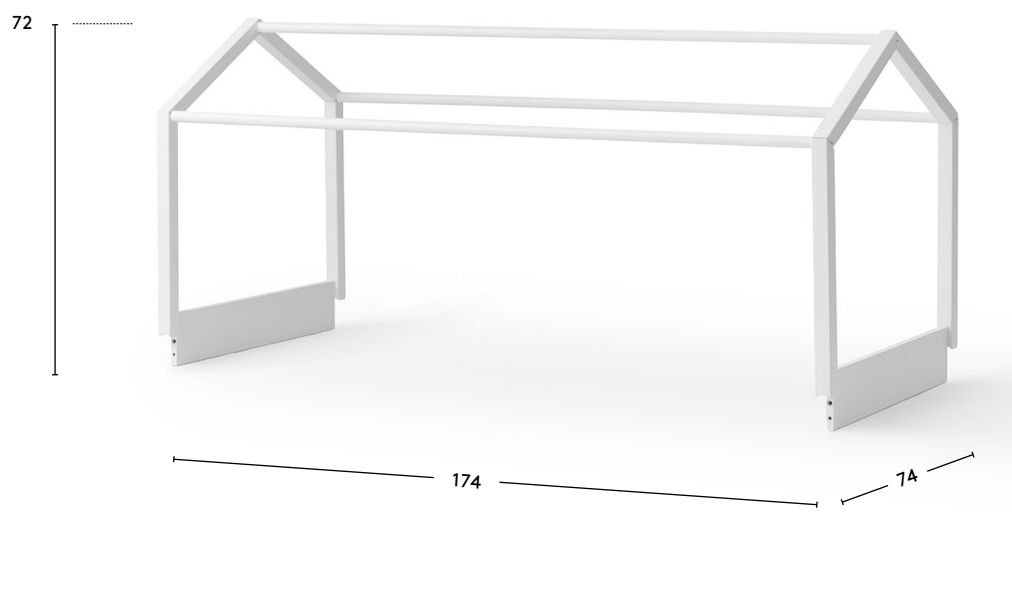

*Mattress height (supplied by Oliver Furniture).

SEASIDE LILLE+ JUNIOR BED
021252

Mattress 168 x 68 x 12 cm

*Mattress height (supplied by Oliver Furniture).

SEASIDE LILLE+ LOW LOFT BED
021253

Ladder step width 6,5 cm
Mattress 168 x 68 x 12 cm

*Mattress height (supplied by Oliver Furniture).

SEASIDE LILLE+ LOW BUNK BED
021253

Ladder step width 6,5 cm
Mattress 168 x 68 x 12 cm

*Mattress height (supplied by Oliver Furniture).

SEASIDE LILLE+ ROOFTOP
021256

Bed height including rooftop: Junior bed 135,5 cm / Low loft bed 208 cm / Low bunk bed 208 cm

SEASIDE CLASSIC JUNIOR DAY BED
021229

Mattress 160 x 90 x 13cm

*Mattress height (supplied by Oliver Furniture).