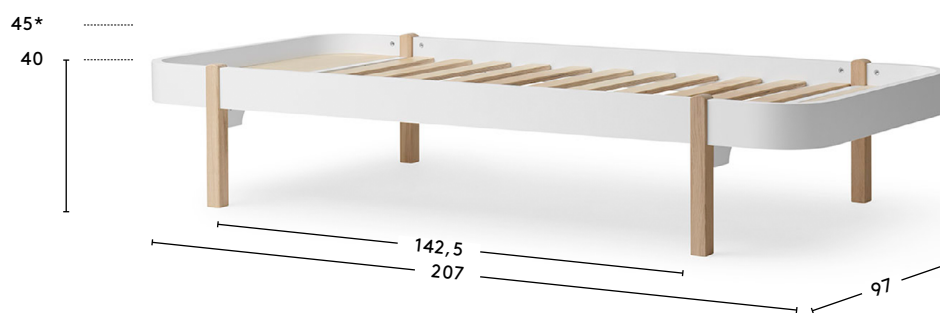

WOOD ORIGINAL LOW LOFT BED 138
041572/041573

Ladder step width 6,5 cm
Mattress 200 x 90 x 13 cm

*Mattress height (supplied by Oliver Furniture).

WOOD ORIGINAL LOW BUNK BED
041574/041575

Ladder step width 6,5 cm
Mattress 200 x 90 x 13 cm

*Mattress height (supplied by Oliver Furniture).

WOOD ORIGINAL LOFT BED
041429/041430

Ladder step width 6,5 cm
Mattress 200 x 90 x 13 cm

*Mattress height (supplied by Oliver Furniture).

WOOD ORIGINAL BUNK BED
041412/041413

Ladder step width 6,5 cm
Mattress 200 x 90 x 13 cm

*Mattress height (supplied by Oliver Furniture).

WOOD LOUNGER 90
041564/041565

Mattress 200 x 90 x 13cm

*Mattress height (supplied by Oliver Furniture).

WOOD LOUNGER 120
041566/041567