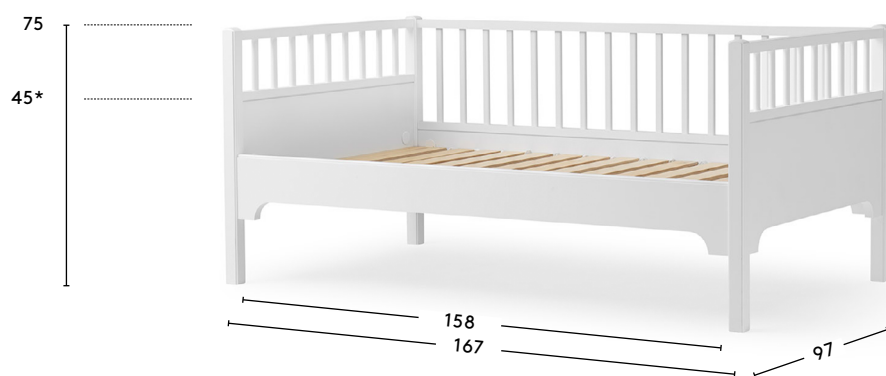

*Mattress height (supplied by Oliver Furniture).

SEASIDE LILLE+ JUNIOR BED
021252

Mattress 168 x 68 x 12 cm

*Mattress height (supplied by Oliver Furniture).

SEASIDE LILLE+ LOW LOFT BED
021253

Ladder step width 6,5 cm
Mattress 168 x 68 x 12 cm

*Mattress height (supplied by Oliver Furniture).

SEASIDE LILLE+ LOW BUNK BED
021253

Ladder step width 6,5 cm
Mattress 168 x 68 x 12 cm

*Mattress height (supplied by Oliver Furniture).

SEASIDE LILLE+ ROOFTOP
021256

Bed height including rooftop: Junior bed 135,5 cm / Low loft bed 208 cm / Low bunk bed 208 cm

SEASIDE CLASSIC JUNIOR DAY BED
021229

Mattress 160 x 90 x 13cm

*Mattress height (supplied by Oliver Furniture).

SEASIDE CLASSIC JUNIOR LOW LOFT BED
021230

Ladder step width 7,5
Mattress 160 x 90 x 13cm

*Mattress height (supplied by Oliver Furniture).

SEASIDE CLASSIC BED
021215

Mattress 200 x 90 x 13cm

*Mattress height (supplied by Oliver Furniture).