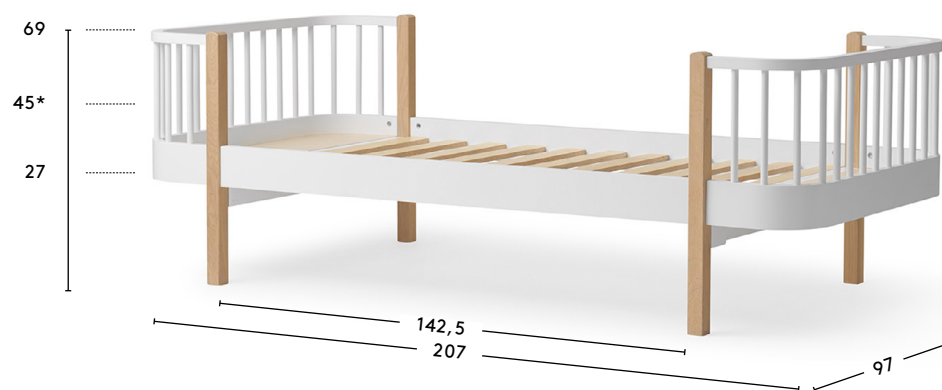

*Mattress height (supplied by Oliver Furniture).

WOOD MINI+ LOW BUNK BED
041461/041462

Ladder step width 6,5 cm
Mattress 162 x 68 x 12 cm

*Mattress height (supplied by Oliver Furniture).

WOOD COT BED
041423/041424

Mattress 140 x 70 x 9cm

*Mattress height (supplied by Oliver Furniture).

WOOD ORIGINAL JUNIOR BED
041400/041401

Mattress 160 x 90 x 13cm

*Mattress height (supplied by Oliver Furniture).

WOOD ORIGINAL JUNIOR DAY BED
041450/041451

Mattress 160 x 90 x 13cm

*Mattress height (supplied by Oliver Furniture).

WOOD ORIGINAL BED
041402/041403

Mattress 200 x 90 x 13cm

*Mattress height (supplied by Oliver Furniture).

WOOD ORIGINAL DAY BED
041404/041405

Mattress 200 x 90 x 13cm

*Mattress height (supplied by Oliver Furniture).

WOOD ORIGINAL LOW LOFT BED 128
041427/041428

Ladder step width 6,5 cm
Mattress 200 x 90 x 13 cm

*Mattress height (supplied by Oliver Furniture).