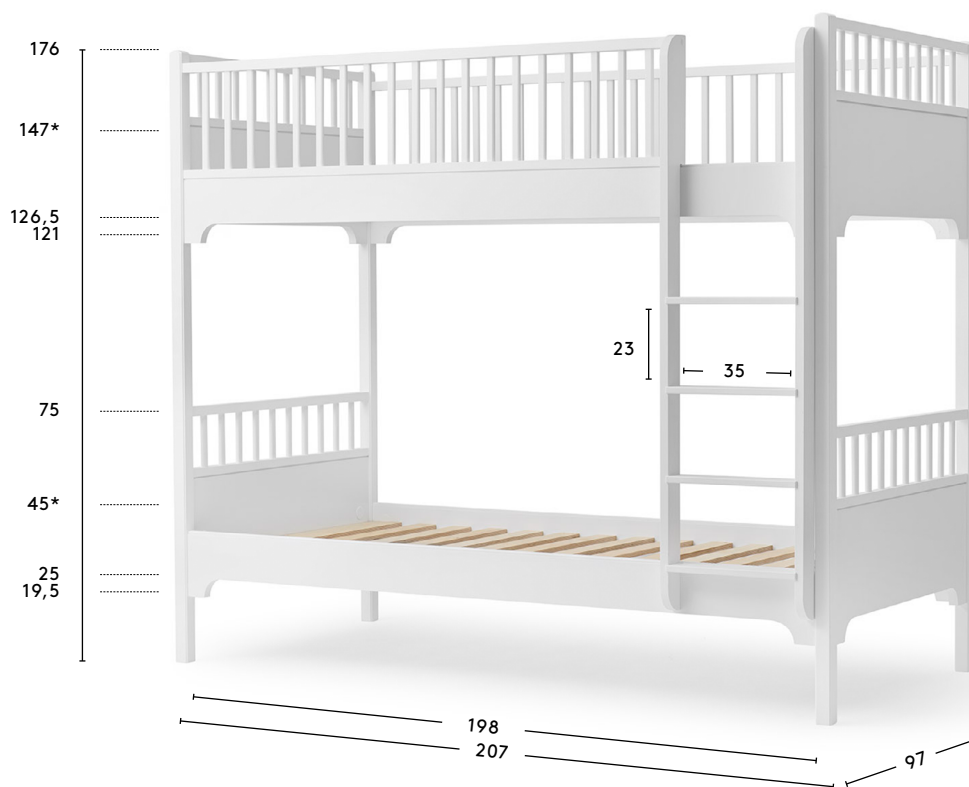

*Mattress height (supplied by Oliver Furniture).

SEASIDE LILLE+ JUNIOR BED
021252

Mattress 168 x 68 x 12 cm

*Mattress height (supplied by Oliver Furniture).

SEASIDE LILLE+ LOW LOFT BED
021253

Ladder step width 6,5 cm
Mattress 168 x 68 x 12 cm

SEASIDE CLASSIC DAY BED
021216

Mattress 200 x 90 x 13cm

*Mattress height (supplied by Oliver Furniture).

SEASIDE CLASSIC LOW LOFT BED
021213

Ladder step width 7,5
Mattress 200 x 90 x 13cm

*Mattress height (supplied by Oliver Furniture).

SEASIDE CLASSIC LOW LOFT BED
021218

Ladder step width 7,5
Mattress 200 x 90 x 13cm

*Mattress height (supplied by Oliver Furniture).

SEASIDE CLASSIC BUNK BED
021219

Ladder step width 7,5
Mattress 200 x 90 x 13cm

*Mattress height (supplied by Oliver Furniture).