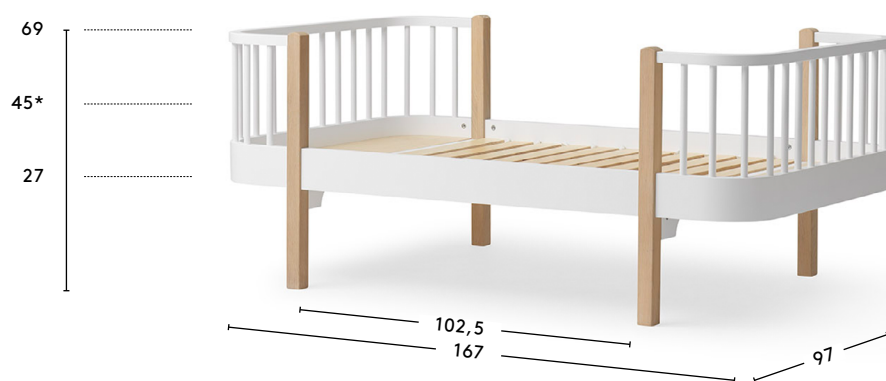

*Mattress height (supplied by Oliver Furniture).

WOOD MINI+ JUNIOR BED
041465/041466

Mattress 162 x 68 x 12 cm

*Mattress height (supplied by Oliver Furniture).

WOOD MINI+ LOW LOFT BED
041447/041448

Ladder step width 6,5 cm
Mattress 162 x 68 x 12 cm

*Mattress height (supplied by Oliver Furniture).

WOOD MINI+ LOW BUNK BED
041461/041462

Ladder step width 6,5 cm
Mattress 162 x 68 x 12 cm

*Mattress height (supplied by Oliver Furniture).

WOOD COT BED
041423/041424

Mattress 140 x 70 x 9cm

*Mattress height (supplied by Oliver Furniture).

WOOD ORIGINAL JUNIOR BED
041400/041401

Mattress 160 x 90 x 13cm

*Mattress height (supplied by Oliver Furniture).

WOOD ORIGINAL JUNIOR DAY BED
041450/041451

Mattress 160 x 90 x 13cm

*Mattress height (supplied by Oliver Furniture).

WOOD ORIGINAL BED
041402/041403

Mattress 200 x 90 x 13cm

*Mattress height (supplied by Oliver Furniture).

WOOD ORIGINAL DAY BED
041404/041405