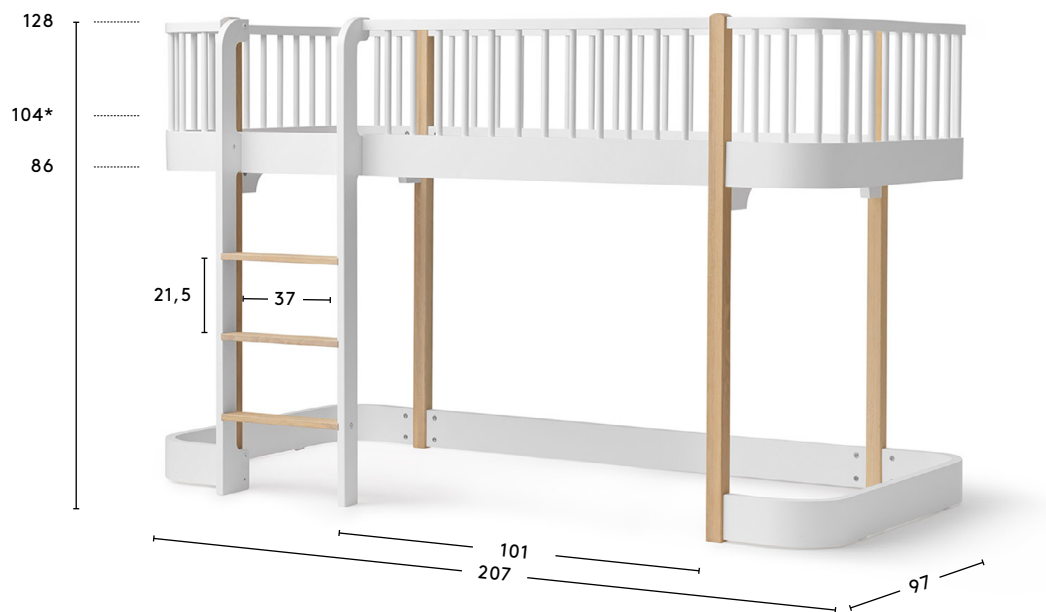

Mattress 140 x 70 x 9cm

*Mattress height (supplied by Oliver Furniture).

WOOD ORIGINAL JUNIOR BED
041400/041401

Mattress 160 x 90 x 13cm

*Mattress height (supplied by Oliver Furniture).

WOOD ORIGINAL JUNIOR DAY BED
041450/041451

Mattress 160 x 90 x 13cm

*Mattress height (supplied by Oliver Furniture).

WOOD ORIGINAL BED
041402/041403

Mattress 200 x 90 x 13cm

*Mattress height (supplied by Oliver Furniture).

WOOD ORIGINAL DAY BED
041404/041405

Mattress 200 x 90 x 13cm

*Mattress height (supplied by Oliver Furniture).

WOOD ORIGINAL LOW LOFT BED 128
041427/041428

Ladder step width 6,5 cm
Mattress 200 x 90 x 13 cm

*Mattress height (supplied by Oliver Furniture).

WOOD ORIGINAL LOW LOFT BED 138
041572/041573

Ladder step width 6,5 cm
Mattress 200 x 90 x 13 cm

*Mattress height (supplied by Oliver Furniture).

WOOD ORIGINAL LOW BUNK BED
041574/041575

Ladder step width 6,5 cm
Mattress 200 x 90 x 13 cm