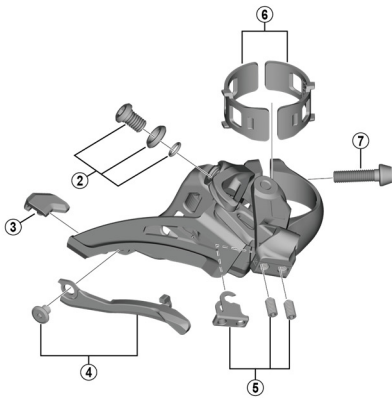

# DEORE SIDE SWING Front Derailleur FD-M6020 (2x10-speed)

D-type

E-type

Low clamp

Middle clamp

High clamp

ITEM NO.	SHIMANO CODE NO.	DESCRIPTION
1	Y5S415000	Clamp Bolt (M6 x 16)
2	Y5S898020	Cable Fixing Bolt Unit (M6 x 9.2)
3	Y5RC08000	Rubber Pad B
4	Y5ZB98010	Chain Catcher & Fixing Bolt (M4 x 5)
5	Y5R198020	Stroke Adjust Screws (M4 x 8) & Plate
6	Y57Y98040	Clamp Band Adapters for M-size / $\phi$ 31.8 mm
7	Y5S207000	Clamp Bolt (M5 x 18.5)

Apr.-2017-4184  
© Shimano Inc. I

Specifications are subject to change without notice.