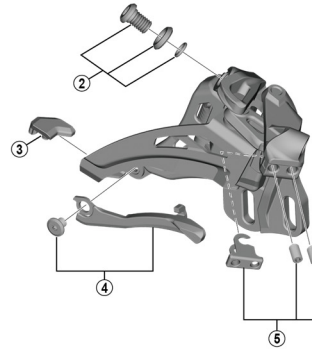

# DEORE SIDE SWING Front Derailleur FD-M6020 (2x10-speed)

D-type

E-type

Low clamp

Middle clamp

High clamp

ITEM NO.	SHIMANO CODE NO.	DESCRIPTION
1	Y5S415000	Clamp Bolt (M6 x 16)
2	Y5S898020	Cable Fixing Bolt Unit (M6 x 9.2)
3	Y5RC08000	Rubber Pad B
4	Y5ZB98010	Chain Catcher & Fixing Bolt (M4 x 5)
5	Y5R198020	Stroke Adjust Screws (M4 x 8) & Plate
6	Y57Y98040	Clamp Band Adapters for M-size / $\phi$ 31.8 mm
7	Y5S207000	Clamp Bolt (M5 x 18.5)

Apr.-2017-4184  
© Shimano Inc. I

Specifications are subject to change without notice.