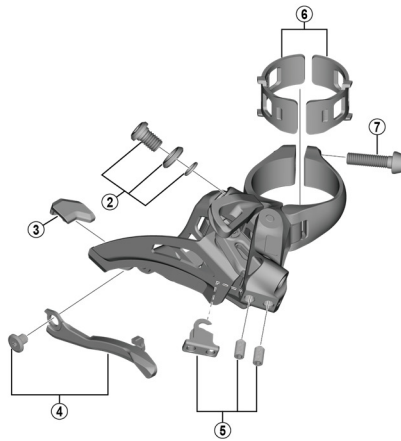

# DEORE SIDE SWING Front Derailleur FD-M6020 (2x10-speed)

D-type

E-type

Low clamp

Middle clamp

High clamp

ITEM NO.	SHIMANO CODE NO.	DESCRIPTION
1	Y5S415000	Clamp Bolt (M6 x 16)
2	Y5S898020	Cable Fixing Bolt Unit (M6 x 9.2)
3	Y5RC08000	Rubber Pad B
4	Y5ZB98010	Chain Catcher & Fixing Bolt (M4 x 5)
5	Y5R198020	Stroke Adjust Screws (M4 x 8) & Plate
6	Y57Y98040	Clamp Band Adapters for M-size / $\phi$ 31.8 mm
7	Y5S207000	Clamp Bolt (M5 x 18.5)

Apr.-2017-4184  
© Shimano Inc. I

Specifications are subject to change without notice.