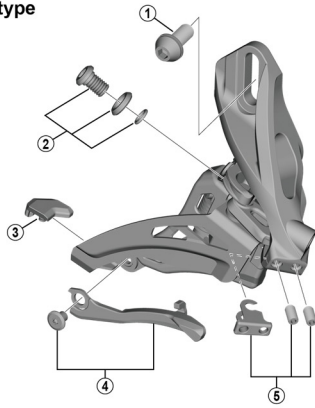

# DEORE SIDE SWING Front Derailleur FD-M6020 (2x10-speed)

D-type

E-type

Low clamp

Middle clamp

High clamp

ITEM NO.	SHIMANO CODE NO.	DESCRIPTION
1	Y5S415000	Clamp Bolt (M6 x 16)
2	Y5S898020	Cable Fixing Bolt Unit (M6 x 9.2)
3	Y5RC08000	Rubber Pad B
4	Y5ZB98010	Chain Catcher & Fixing Bolt (M4 x 5)
5	Y5R198020	Stroke Adjust Screws (M4 x 8) & Plate
6	Y57Y98040	Clamp Band Adapters for M-size / $\phi$ 31.8 mm
7	Y5S207000	Clamp Bolt (M5 x 18.5)

Apr.-2017-4184  
© Shimano Inc. I

Specifications are subject to change without notice.