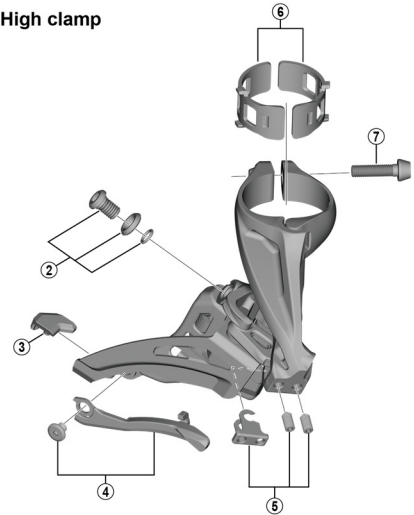

# DEORE SIDE SWING Front Derailleur FD-M6020 (2x10-speed)

D-type

E-type

Low clamp

Middle clamp

High clamp

ITEM NO.	SHIMANO CODE NO.	DESCRIPTION
1	Y5S415000	Clamp Bolt (M6 x 16)
2	Y5S898020	Cable Fixing Bolt Unit (M6 x 9.2)
3	Y5RC08000	Rubber Pad B
4	Y5ZB98010	Chain Catcher & Fixing Bolt (M4 x 5)
5	Y5R198020	Stroke Adjust Screws (M4 x 8) & Plate
6	Y57Y98040	Clamp Band Adapters for M-size / $\phi$ 31.8 mm
7	Y5S207000	Clamp Bolt (M5 x 18.5)

Apr.-2017-4184  
© Shimano Inc. I

Specifications are subject to change without notice.