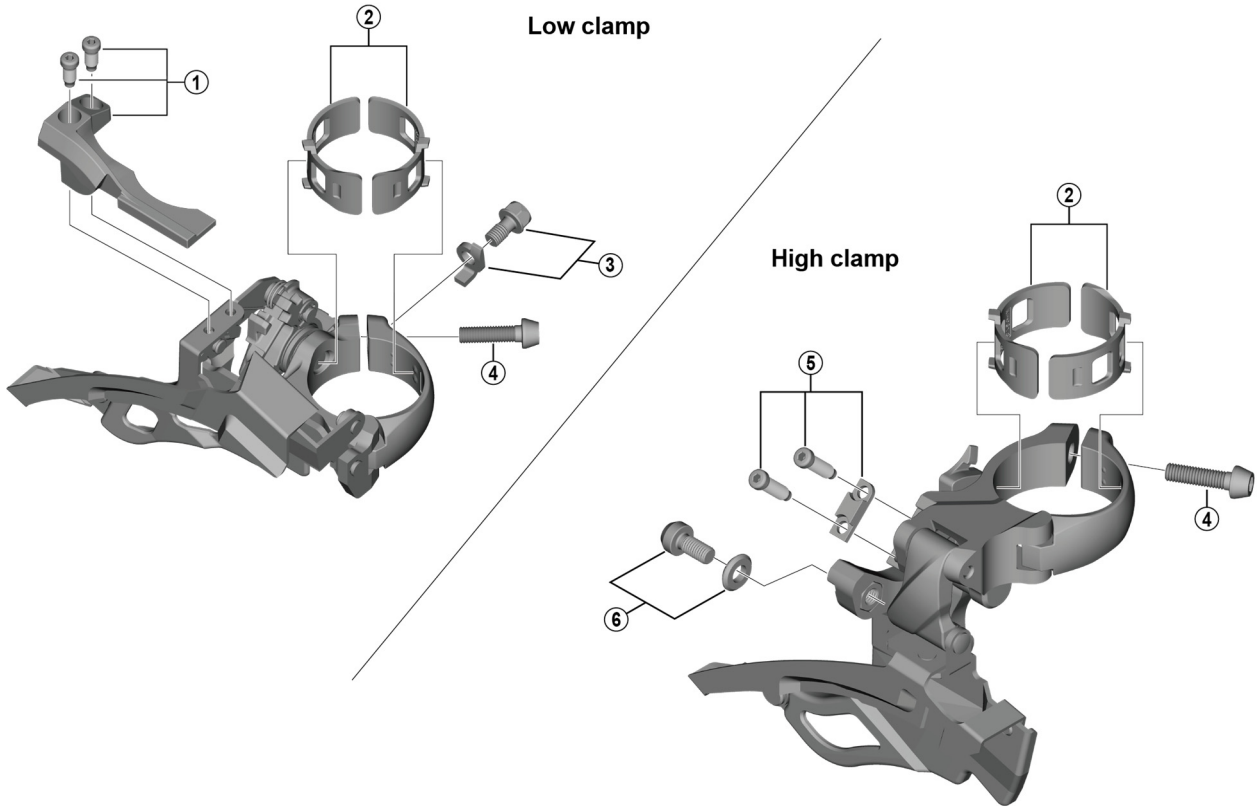

# DEORE Front Derailleur FD-T6000 (3x10-speed)

ITEM NO.	SHIMANO CODE NO.	DESCRIPTION	INTERCHANGEABILITY		
			FD-T610	FD-T611	FD-M7005
1	Y2BP98010	Stroke Adjust Screws (M4 x 8.5) & Plate	B		
2	Y57Y98040	Clamp Band Adapters for M-size / ø31.8 mm	A	A	A
3	Y5Z898010	Cable Fixing Bolt & Plate	B		A
4	Y5S207000	Clamp Bolt (M5 x 18.5)	B	B	A
5	Y5S898010	Stroke Adjust Screws (M4 x 13.7) & Plate		B	A
6	Y5Z798010	Cable Fixing Bolt & Plate		B	A

A: Same parts.

B: Parts are usable, but differ in materials, appearance, finish, size, etc.

Absence of mark indicates non-interchangeability.

Specifications are subject to change without notice.

Jun.-2017-4200