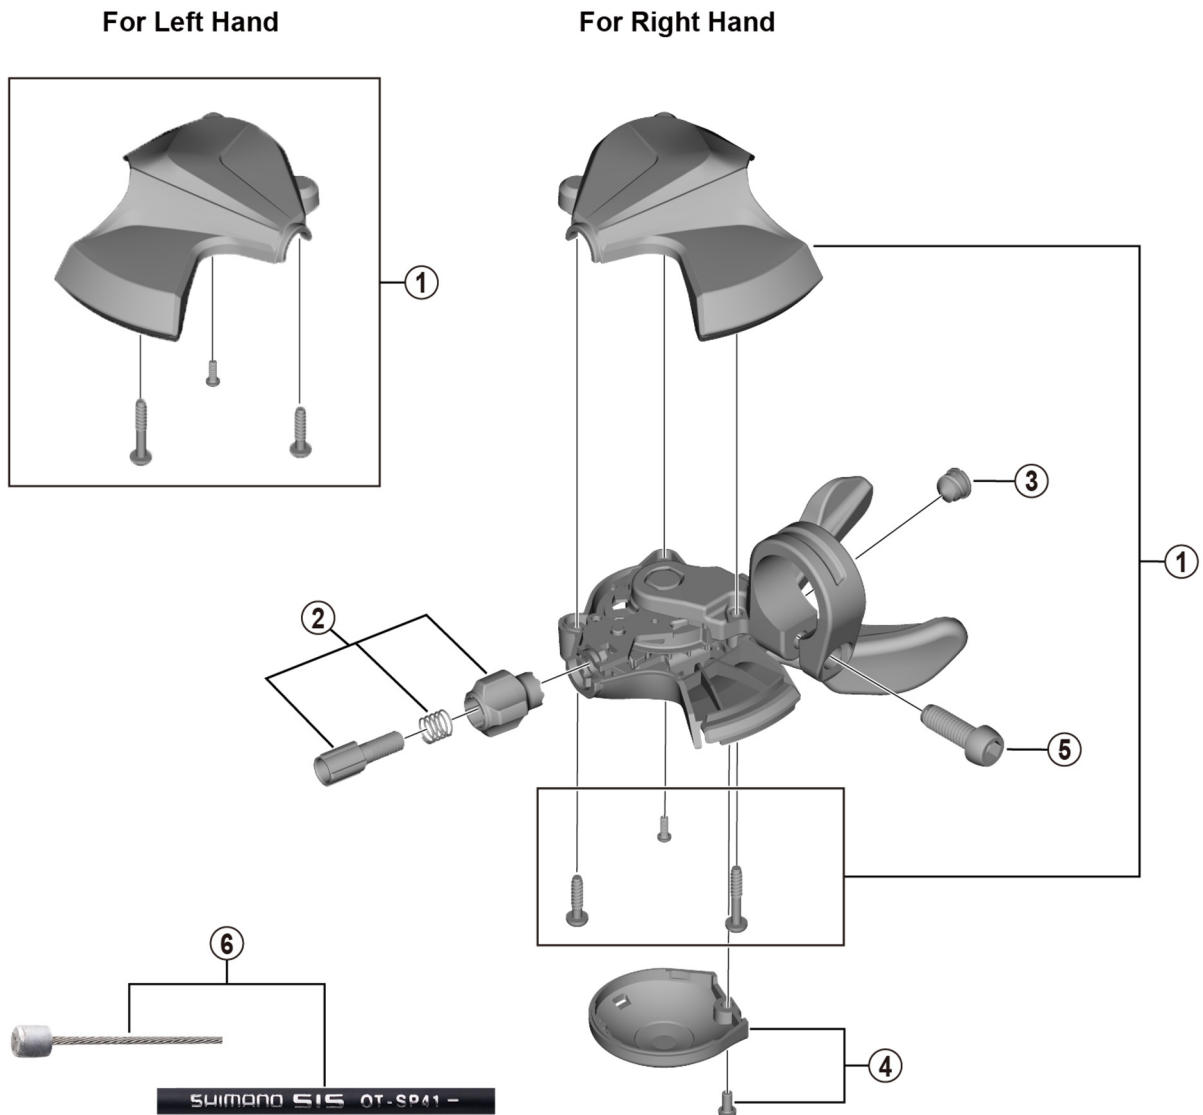

# ALTUS Rapidfire Plus Lever SL-M2000 (3x9-speed)

ITEM NO.	SHIMANO CODE NO.	DESCRIPTION	INTERCHANGEABILITY	
1	<b>Y0BZ98010</b>	R.H. Indicator Unit		
	<b>Y0BY98010</b>	L.H. Indicator Unit		
2	<b>Y6PZ98070</b>	Cable Adjusting Bolt Unit	A	
3	<b>Y6CD33000</b>	Inner Hole Cap	A	
4	<b>Y6TB98060</b>	Main Lever Cover & Fixing Screw	A	
5	<b>Y6R322000</b>	Clamp Bolt (M6 x 17.5)		
6	<b>Y60098021</b>	OT-SP41 shift cable sets stainless steel <ul style="list-style-type: none"> <li>• Sealed outer caps, plastic (9 pcs.)</li> <li>• Sealed outer cap nose (1 pc.)</li> <li>• Rubber shield (1 pc.)</li> <li>• Inner end caps (2 pcs.)</li> </ul>		

A: Same parts.

B: Parts are usable, but differ in materials, appearance, finish, size, etc.

Absence of mark indicates non-interchangeability.

Specifications are subject to change without notice.

SL-M3000

Apr.-2017-4173