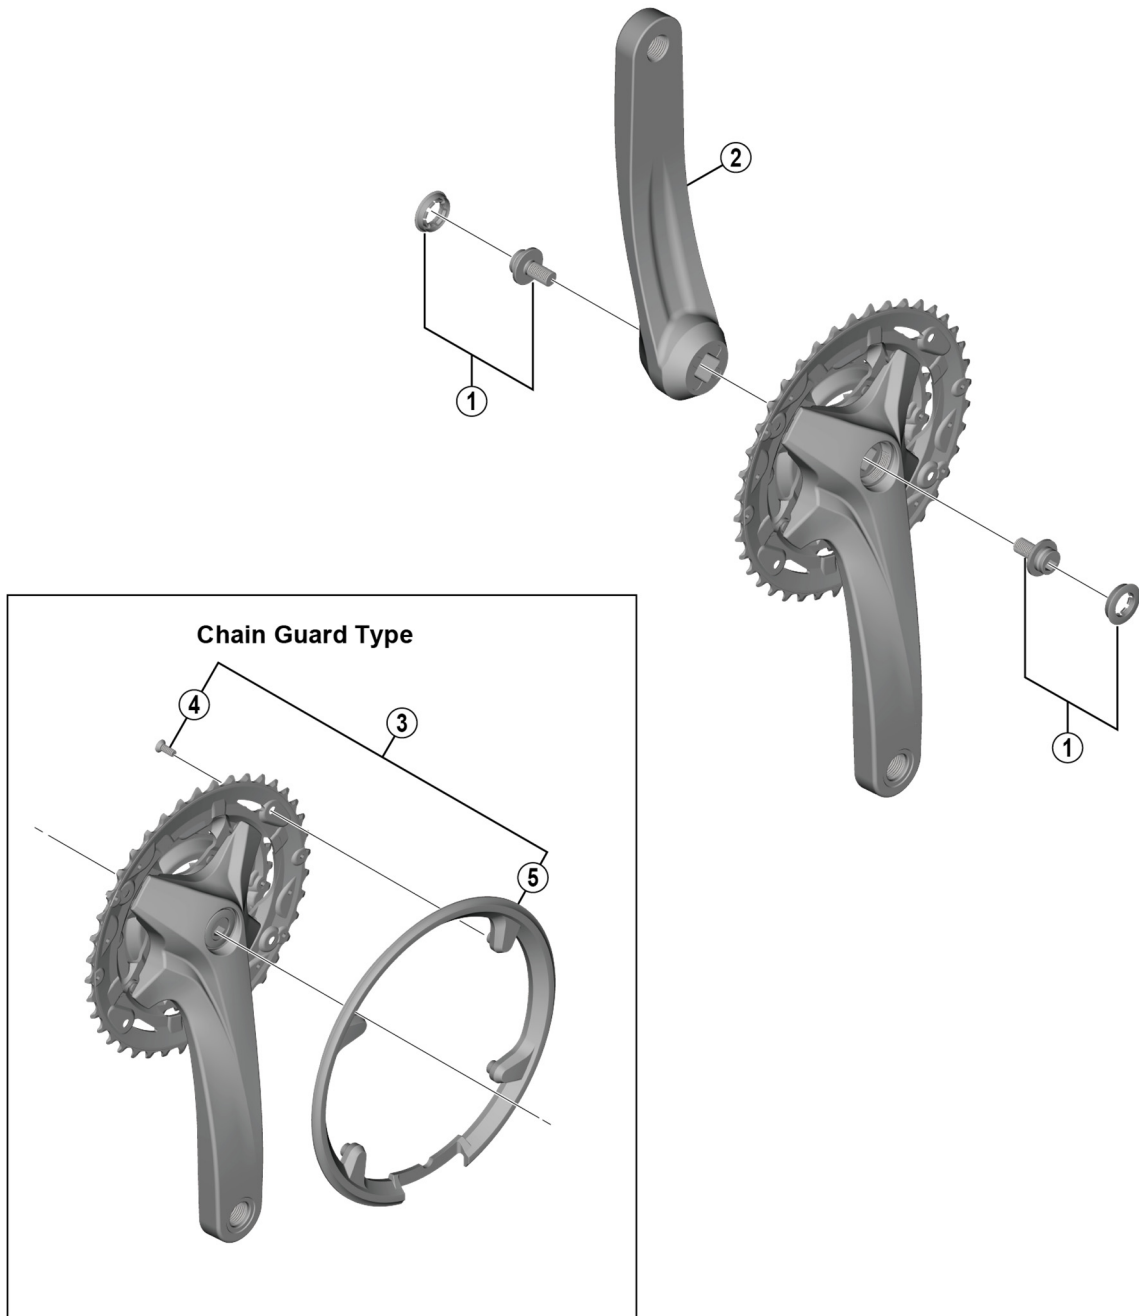

# ALTUS Crankset FC-M2000

• Chaining teeth combinations: 40-30-22T

ITEM NO.	SHIMANO CODE NO.	DESCRIPTION	INTERCHANGEABILITY		
1	Y1FP98010	Crank Arm Fixing Bolt & Cap	A		
	Y1W907100	Left Hand Crank Arm 165 mm			
2	Y1W905100	Left Hand Crank Arm 170 mm			
	Y1W903100	Left Hand Crank Arm 175 mm			
3	Y1RT98020	Chain Guard (1 pc.) & Fixing Screws (1 Unit = 4 pcs.)	A		
4	Y1N098090	Chain Guard Fixing Screw (1 Unit = 4 pcs.)	A		
5	Y1PK16000	Chain Guard	A		

A: Same parts.

B: Parts are usable, but differ in materials, appearance, finish, size, etc.

Absence of mark indicates non-interchangeability.

Specifications are subject to change without notice.

FC-M3000

Mar.-2017-4174