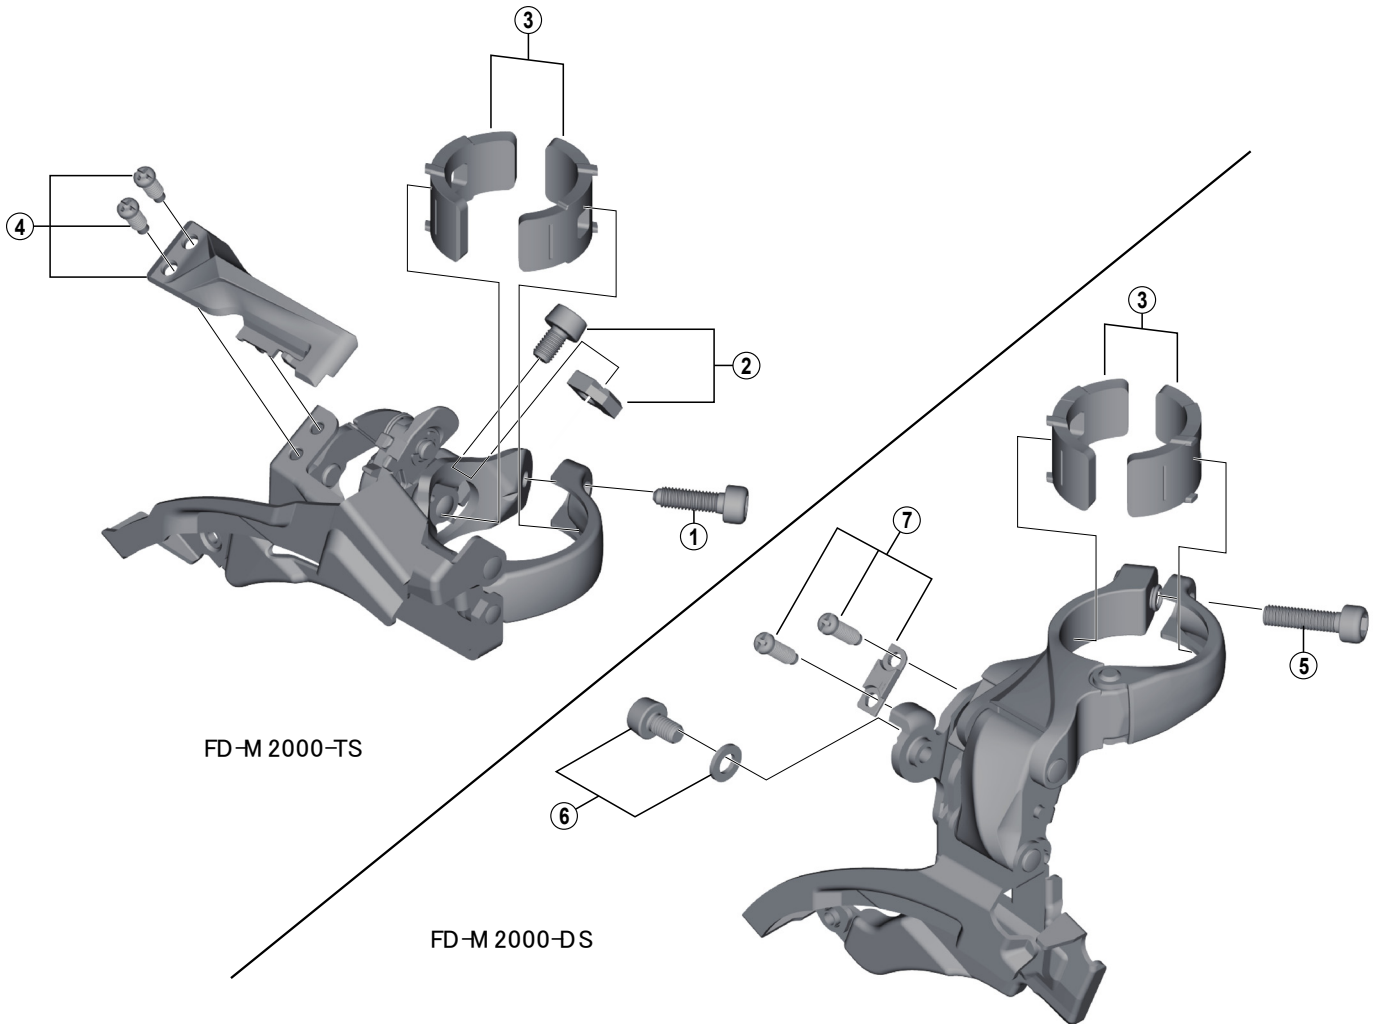

ALTUS Front Derailleur FD-M2000 (3x9-speed)

ITEM NO.	SHIMANO CODE NO.	DESCRIPTION	INTERCHANGEABILITY	
			FD-M3000-TS	FD-M4000-DS
1	Y2B700030	Clamp Bolt (M5 x 17) for TS	B	
2	Y5PC98010	Cable Fixing Bolt (M5 x 8.1) & Nut for TS	A	
3	Y5RN98010	Clamp Band Adapter Unit for S-size / $\varnothing 28.6$ mm (1-1/8")	A	
	Y5RN98020	Clamp Band Adapter Unit for M-size / $\varnothing 31.8$ mm (1-1/4")	A	
4	Y2B798010	Stroke Adjust Screws (M4 x 9.2) & Plate for TS	A	
5	Y59L19A00	Clamp Bolt (M5 x 19.3) for DS		
6	Y2B998010	Cable Fixing Bolt (M5 x 8.1) & Plate for DS		A
7	Y2B998020	Stroke Adjust Screws (M4 x 13) & Plate for DS		B

A: Same parts.

B: Parts are usable, but differ in materials, appearance, finish, size, etc.

Absence of mark indicates non-interchangeability.

Specifications are subject to change without notice.

Mar.-2017-4172