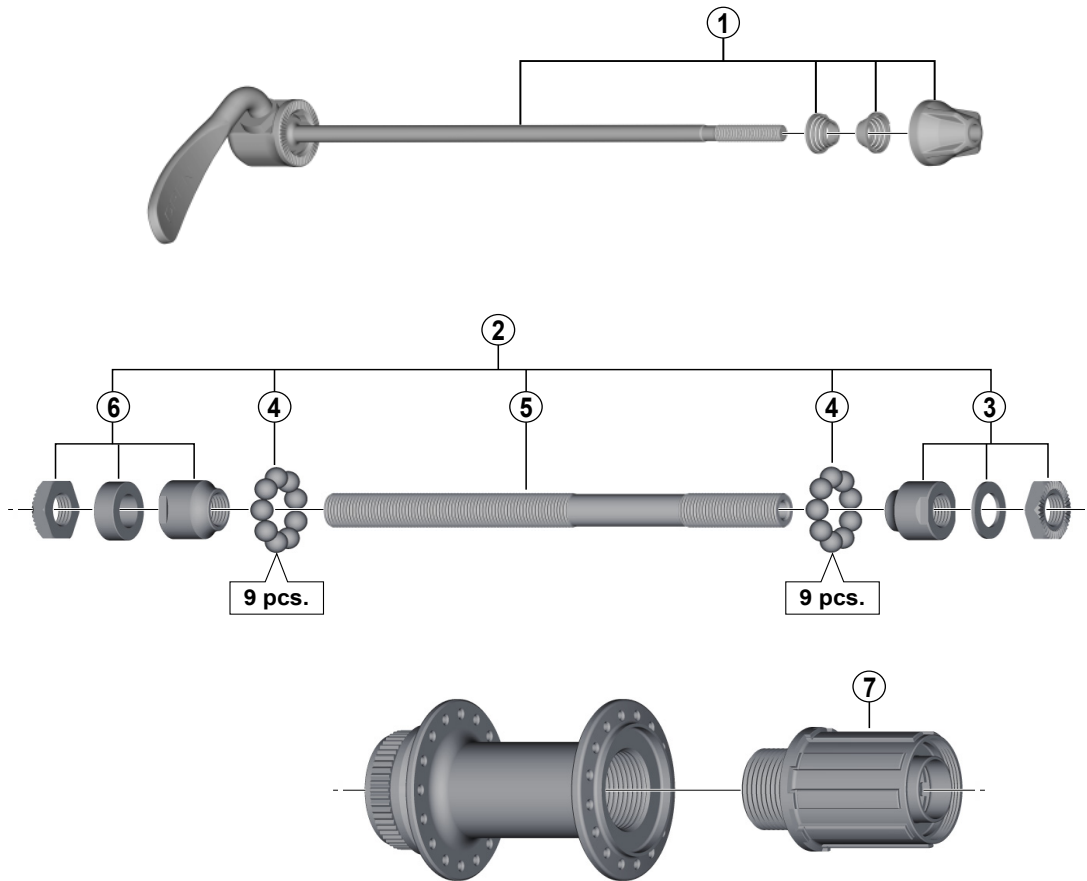

Freehub (8/9/10-speed)  
**FH-TX505** For Disc Brake

• Over Lock Nut Dimension: 135 mm (5-5/16")

ITEM NO.	SHIMANO CODE NO.	DESCRIPTION	INTERCHANGEABILITY	
* 1	Y31U98010	Complete Quick Release 166 mm (6-17/32")	A	A
* 1	Y31U98020	Complete Quick Release 170 mm (6-11/16")	A	A
2	Y31S98010	Complete Hub Axle 146 mm (5-3/4")	B	B
3	Y30V98020	Right Hand Lock Nut Unit	A	B
4	Y34T98030	Steel Ball (1/4") 18 pcs.	A	A
5	Y31S00010	Hub Axle M10 x 146 mm (5-3/4")	B	B
6	Y30V98030	Left Hand Lock Nut Unit	B	B
7	Y31S98020	Freewheel Body Unit		

A: Same parts.

B: Parts are usable, but differ in materials, appearance, finish, size, etc.

Absence of mark indicates non-interchangeability.

Specifications are subject to change without notice.

FH-RM33  
FH-TX800-QR