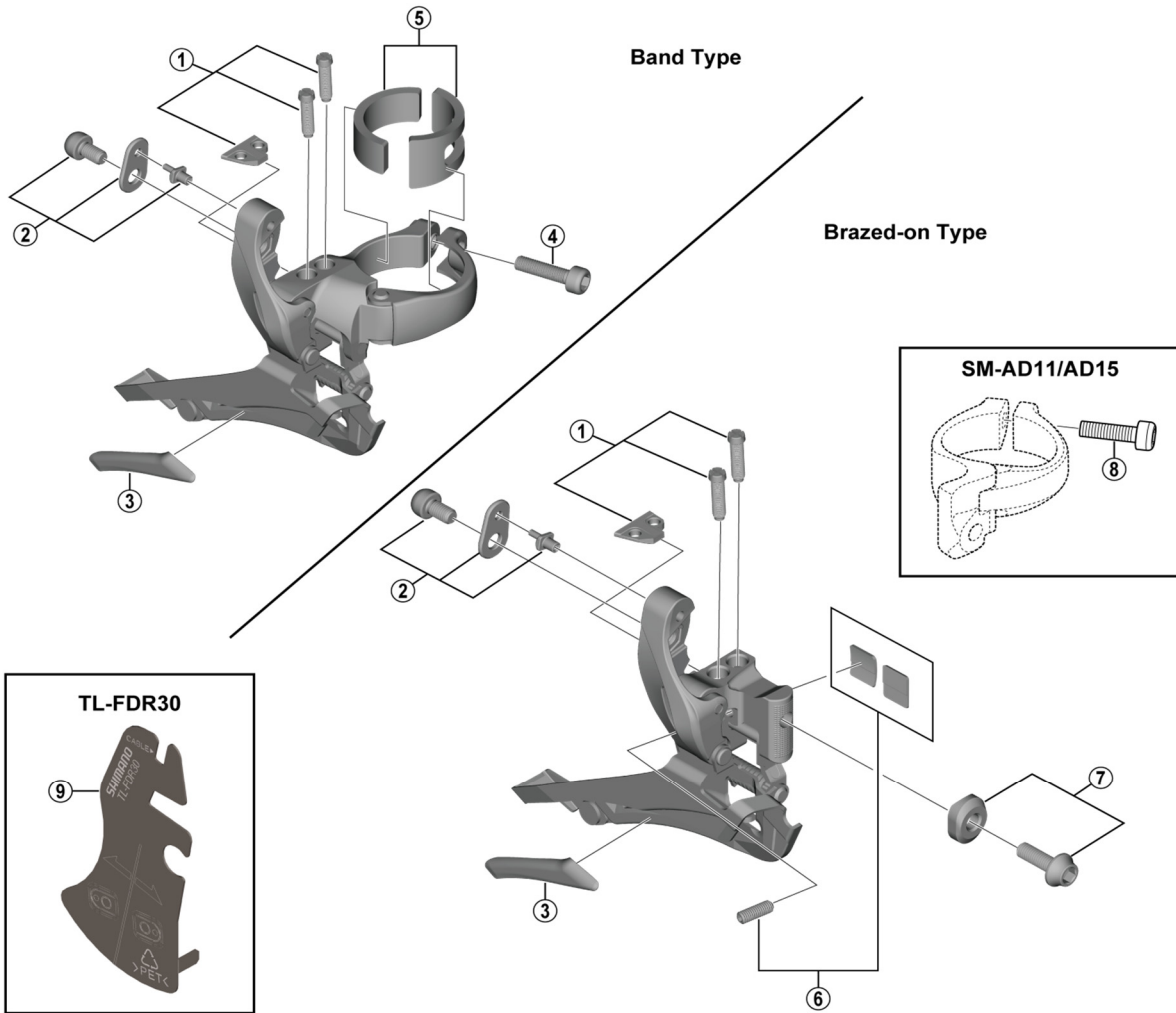

CLARIS Front Derailleur FD-R2000 (2x8-speed)

ITEM NO.	SHIMANO CODE NO.	DESCRIPTION	INTERCHANGEABILITY	
1	Y5YY98010	Stroke Adjust Screws (M4 x 15.3) & Plate	A	
2	Y5YY98020	Cable Fixing Bolt Unit	A	
3	Y5YY00080	Skid Plate	A	
4	Y59L19300	Clamp Bolt (M5 x 16.5)	A	
5	Y2B198010	Clamp Band Adapter Unit for S-size / ø28.6 mm		
	Y2B198020	Clamp Band Adapter Unit for M-size / ø31.8 mm		
6	Y5YY98050	Support Bolt & Plate (Round Type/Flat Type)	A	
7	Y5NG98040	Clamp Bolt (M5 x 15.2) & Radius Washer	A	
8	Y59L19100	Clamp Bolt (M5 x 17.5)	A	
9	Y07A98010	Cable Fixing Point Checking Tool (TL-FDR30)	A	

A: Same parts.

B: Parts are usable, but differ in materials, appearance, finish, size, etc.

Absence of mark indicates non-interchangeability.

Specifications are subject to change without notice.

FD-R3000

Mar.-2017-4160