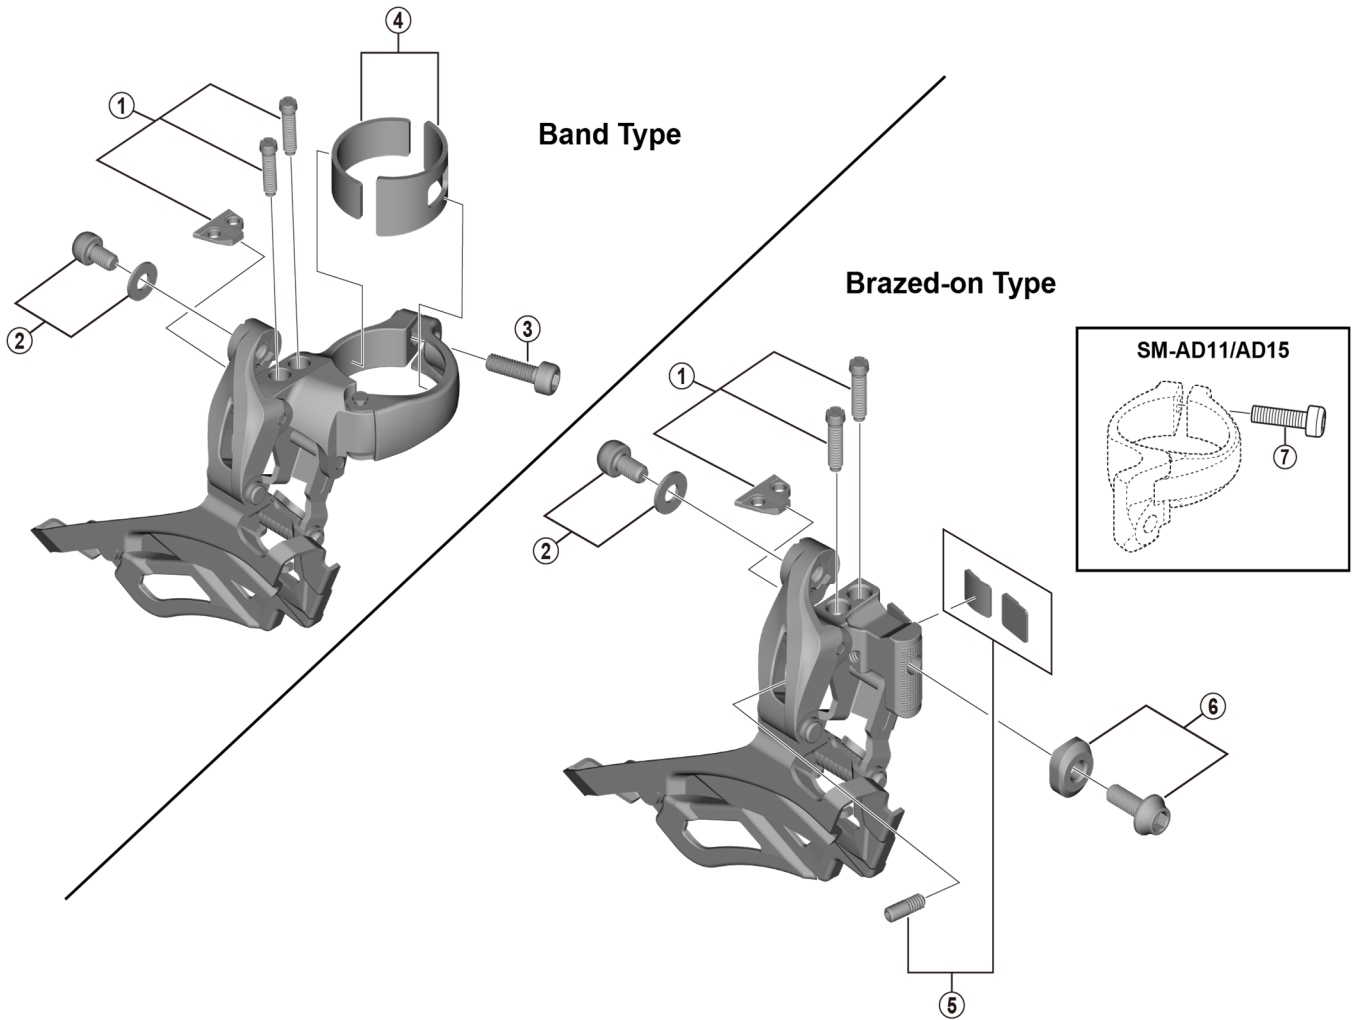

# CLARIS Front Derailleur FD-R2030 (3x8-speed)

FD-R3030

ITEM NO.	SHIMANO CODE NO.	DESCRIPTION	INTERCHANGEABILITY	
1	Y5YY98010	Stroke Adjust Screws (M4 x 15.3) & Plate	A	
2	Y5NP98020	Cable Fixing Bolt (M5 x 8.9) & Washer	A	
3	Y59L19300	Clamp Bolt (M5 x 16.5)	A	
4	Y2B198010	Clamp Band Adapter Unit for S-size / $\phi$ 28.6 mm		
	Y2B198020	Clamp Band Adapter Unit for M-size / $\phi$ 31.8 mm		
5	Y5YY98050	Support Bolt & Plate (Round Type/Flat Type)	A	
6	Y5NG98040	Clamp Bolt (M5 x 15.2) & Radius Washer	A	
7	Y59L19100	Clamp Bolt (M5 x 17.5)	A	

A: Same parts.

B: Parts are usable, but differ in materials, appearance, finish, size, etc.

Absence of mark indicates non-interchangeability.

Specifications are subject to change without notice.

Apr.-2017-4161