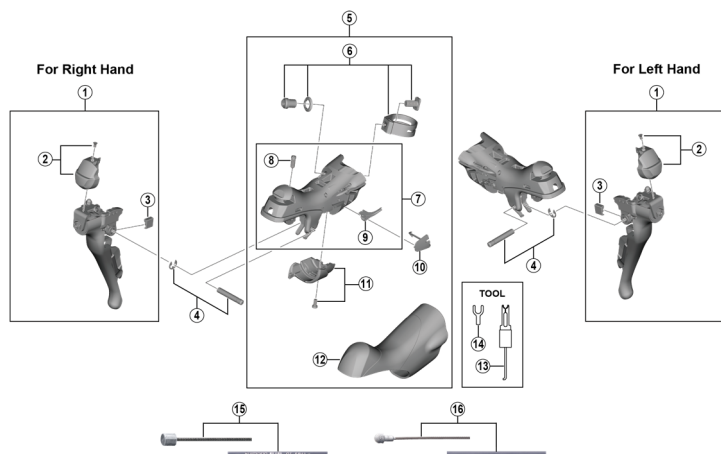

CLARIS Dual Control Lever
ST-R2000 (2x8-speed)

ITEM NO.	SHIMANO CODE NO.	DESCRIPTION	INTERCHANGE-ABILITY
1	Y0CM98010	R.H. Main Lever Assembly	B
	Y0CN98010	L.H. Main Lever Assembly	B
2	Y0CM98020	R.H. Name Plate R & Fixing Screw	B
	Y0CN98020	L.H. Name Plate L & Fixing Screw	B
3	Y05T00140	R.H. Main Lever Support R	A
	Y05U00100	L.H. Main Lever Support L	A
4	Y05T98040	Lever Axle & E-ring	A
5	Y0CM98030	R.H. Bracket Assembly	A
	Y0CN98030	L.H. Bracket Assembly	A
6	Y05T98060	Clamp Band Unit (ø23.8 mm - ø24.2 mm)	A
7	Y0CM98040	R.H. Bracket Unit	
8	Y0CN98040	L.H. Bracket Unit	
9	Y05T00170	Grip Adjusting Screw	A
10	Y05T000G0	R.H. SL Cable Guide R	A
11	Y05U001H0	L.H. SL Cable Guide L	A
12	Y05T001P0	R.H. SL Cable Cover R	A
13	Y05U001G0	L.H. SL Cable Cover L	A
14	Y05T98080	R.H. Unit Cover R & Fixing Screw	A
15	Y05U98050	L.H. Unit Cover L & Fixing Screw	A
16	Y05T98010	Bracket Covers (Black/Pair)	A
17	Y6RT68000	Tool A for E-ring	A
18	Y6RT66000	Tool B for E-ring	A
15	Y60198010	OT-SP41 OPTISLICK shift cable sets (Black) • Outer cap with short tongue for ST-9000 (2 pcs.) • SIS-SP40 outer caps (3 pcs.) • SIS-SP40 sealed outer caps (1 pc.) • Inner end caps (2 pcs.)	A
	Y60198030	OT-SP41 OPTISLICK shift cable sets (White) • Outer cap with short tongue for ST-9000 (2 pcs.) • SIS-SP40 outer caps (3 pcs.) • SIS-SP40 sealed outer caps (1 pc.) • Inner end caps (2 pcs.)	A
	Y60198080	OT-SP41 OPTISLICK shift cable sets (Yellow) • Outer cap with short tongue for ST-9000 (2 pcs.) • SIS-SP40 outer caps (3 pcs.) • SIS-SP40 sealed outer caps (1 pc.) • Inner end caps (2 pcs.)	A
	Y60198040	OT-SP41 OPTISLICK shift cable sets (Red) • Outer cap with short tongue for ST-9000 (2 pcs.) • SIS-SP40 outer caps (3 pcs.) • SIS-SP40 sealed outer caps (1 pc.) • Inner end caps (2 pcs.)	A
	Y60198070	OT-SP41 OPTISLICK shift cable sets (Blue) • Outer cap with short tongue for ST-9000 (2 pcs.) • SIS-SP40 outer caps (3 pcs.) • SIS-SP40 sealed outer caps (1 pc.) • Inner end caps (2 pcs.)	A
	Y60198060	OT-SP41 OPTISLICK shift cable sets (Green) • Outer cap with short tongue for ST-9000 (2 pcs.) • SIS-SP40 outer caps (3 pcs.) • SIS-SP40 sealed outer caps (1 pc.) • Inner end caps (2 pcs.)	A
	Y60198050	OT-SP41 OPTISLICK shift cable sets (Orange) • Outer cap with short tongue for ST-9000 (2 pcs.) • SIS-SP40 outer caps (3 pcs.) • SIS-SP40 sealed outer caps (1 pc.) • Inner end caps (2 pcs.)	A
	Y60198020	OT-SP41 OPTISLICK shift cable sets (High-tech gray) • Outer cap with short tongue for ST-9000 (2 pcs.) • SIS-SP40 outer caps (3 pcs.) • SIS-SP40 sealed outer caps (1 pc.) • Inner end caps (2 pcs.)	A
16	Y80098011	SIL-TEC-coated brake cable sets (Black) • Inner end caps (2 pcs.) • Outer end caps (2 pcs.)	A
	Y80098012	SIL-TEC-coated brake cable sets (White) • Inner end caps (2 pcs.) • Outer end caps (2 pcs.)	A
	Y80098013	SIL-TEC-coated brake cable sets (Yellow) • Inner end caps (2 pcs.) • Outer end caps (2 pcs.)	A
	Y80098014	SIL-TEC-coated brake cable sets (Red) • Inner end caps (2 pcs.) • Outer end caps (2 pcs.)	A
	Y80098015	SIL-TEC-coated brake cable sets (Blue) • Inner end caps (2 pcs.) • Outer end caps (2 pcs.)	A
	Y80098016	SIL-TEC-coated brake cable sets (Green) • Inner end caps (2 pcs.) • Outer end caps (2 pcs.)	A
	Y80098017	SIL-TEC-coated brake cable sets (Orange) • Inner end caps (2 pcs.) • Outer end caps (2 pcs.)	A
	Y80098018	SIL-TEC-coated brake cable sets (High-tech gray) • Inner end caps (2 pcs.) • Outer end caps (2 pcs.)	A