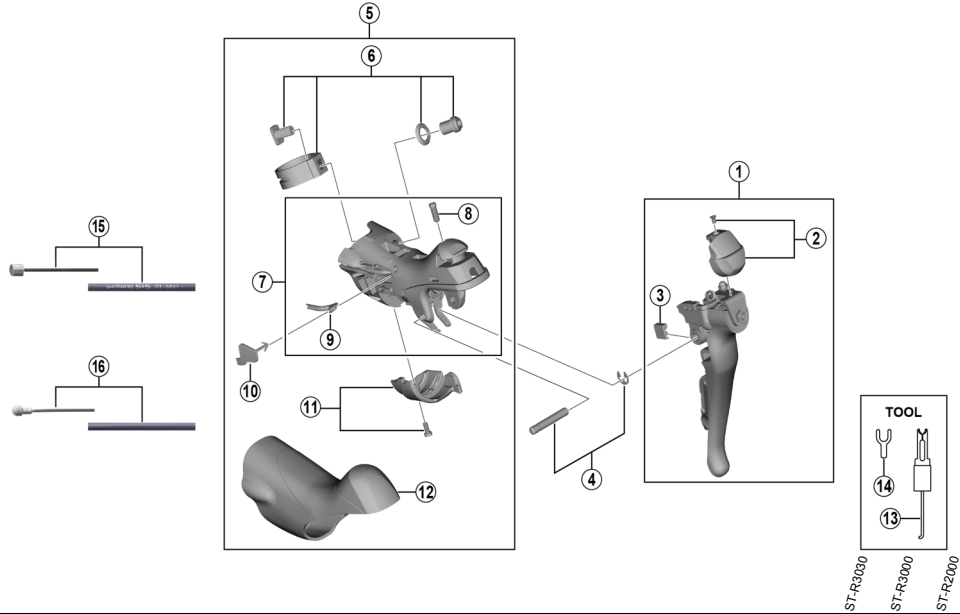

CLARIS Dual Control Lever
ST-R2030-L (3x8-speed)

For Left Hand

ITEM NO.	SHIMANO CODE NO.	DESCRIPTION	INTERCHANGEABILITY		
			B	B	A
1	Y0CP98010	L.H. Main Lever Assembly	B	B	A
2	Y0CP98020	L.H. Name Plate L & Fixing Screw	B	B	B
3	Y05U00100	L.H. Main Lever Support L	A	A	A
4	Y05T98040	Lever Axle & E-ring	A	A	A
5	Y0CP98030	L.H. Bracket Assembly	B		
6	Y05T98060	Clamp Band Unit (ø23.8 mm - ø24.2 mm)	A	A	A
7	Y0CP98040	L.H. Bracket Unit	B		
8	Y05T00170	Grip Adjusting Screw	A	A	A
9	Y05U001H0	L.H. SL Cable Guide L	A	A	A
10	Y05U001G0	L.H. SL Cable Cover L	A	A	A
11	Y05U98050	L.H. Unit Cover L & Fixing Screw	A	A	A
12	Y05T98010	Bracket Covers (Black/Pair)	A	A	A
13	Y6RT68000	Tool A for E-ring	A	A	A
14	Y6RT66000	Tool B for E-ring	A	A	A
15	Y60198010	OT-SP41 OPTISLICK shift cable sets (Black) • Outer cap with short tongue for ST-9000 (2 pcs.) • SIS-SP40 outer caps (3 pcs.) • SIS-SP40 sealed outer caps (1 pc.) • Inner end caps (2 pcs.)	A	A	A
	Y60198030	OT-SP41 OPTISLICK shift cable sets (White) • Outer cap with short tongue for ST-9000 (2 pcs.) • SIS-SP40 outer caps (3 pcs.) • SIS-SP40 sealed outer caps (1 pc.) • Inner end caps (2 pcs.)	A	A	A
	Y60198080	OT-SP41 OPTISLICK shift cable sets (Yellow) • Outer cap with short tongue for ST-9000 (2 pcs.) • SIS-SP40 outer caps (3 pcs.) • SIS-SP40 sealed outer caps (1 pc.) • Inner end caps (2 pcs.)	A	A	A
	Y60198040	OT-SP41 OPTISLICK shift cable sets (Red) • Outer cap with short tongue for ST-9000 (2 pcs.) • SIS-SP40 outer caps (3 pcs.) • SIS-SP40 sealed outer caps (1 pc.) • Inner end caps (2 pcs.)	A	A	A
	Y60198070	OT-SP41 OPTISLICK shift cable sets (Blue) • Outer cap with short tongue for ST-9000 (2 pcs.) • SIS-SP40 outer caps (3 pcs.) • SIS-SP40 sealed outer caps (1 pc.) • Inner end caps (2 pcs.)	A	A	A
	Y60198060	OT-SP41 OPTISLICK shift cable sets (Green) • Outer cap with short tongue for ST-9000 (2 pcs.) • SIS-SP40 outer caps (3 pcs.) • SIS-SP40 sealed outer caps (1 pc.) • Inner end caps (2 pcs.)	A	A	A
	Y60198050	OT-SP41 OPTISLICK shift cable sets (Orange) • Outer cap with short tongue for ST-9000 (2 pcs.) • SIS-SP40 outer caps (3 pcs.) • SIS-SP40 sealed outer caps (1 pc.) • Inner end caps (2 pcs.)	A	A	A
	Y60198020	OT-SP41 OPTISLICK shift cable sets (High-tech gray) • Outer cap with short tongue for ST-9000 (2 pcs.) • SIS-SP40 outer caps (3 pcs.) • SIS-SP40 sealed outer caps (1 pc.) • Inner end caps (2 pcs.)	A	A	A
16	Y80098011	SIL-TEC-coated brake cable sets (Black) • Inner end caps (2 pcs.) • Outer end caps (2 pcs.)	A	A	A
	Y80098012	SIL-TEC-coated brake cable sets (White) • Inner end caps (2 pcs.) • Outer end caps (2 pcs.)	A	A	A
	Y80098013	SIL-TEC-coated brake cable sets (Yellow) • Inner end caps (2 pcs.) • Outer end caps (2 pcs.)	A	A	A
	Y80098014	SIL-TEC-coated brake cable sets (Red) • Inner end caps (2 pcs.) • Outer end caps (2 pcs.)	A	A	A
	Y80098015	SIL-TEC-coated brake cable sets (Blue) • Inner end caps (2 pcs.) • Outer end caps (2 pcs.)	A	A	A
	Y80098016	SIL-TEC-coated brake cable sets (Green) • Inner end caps (2 pcs.) • Outer end caps (2 pcs.)	A	A	A
	Y80098017	SIL-TEC-coated brake cable sets (Orange) • Inner end caps (2 pcs.) • Outer end caps (2 pcs.)	A	A	A
	Y80098018	SIL-TEC-coated brake cable sets (High-tech gray) • Inner end caps (2 pcs.) • Outer end caps (2 pcs.)	A	A	A