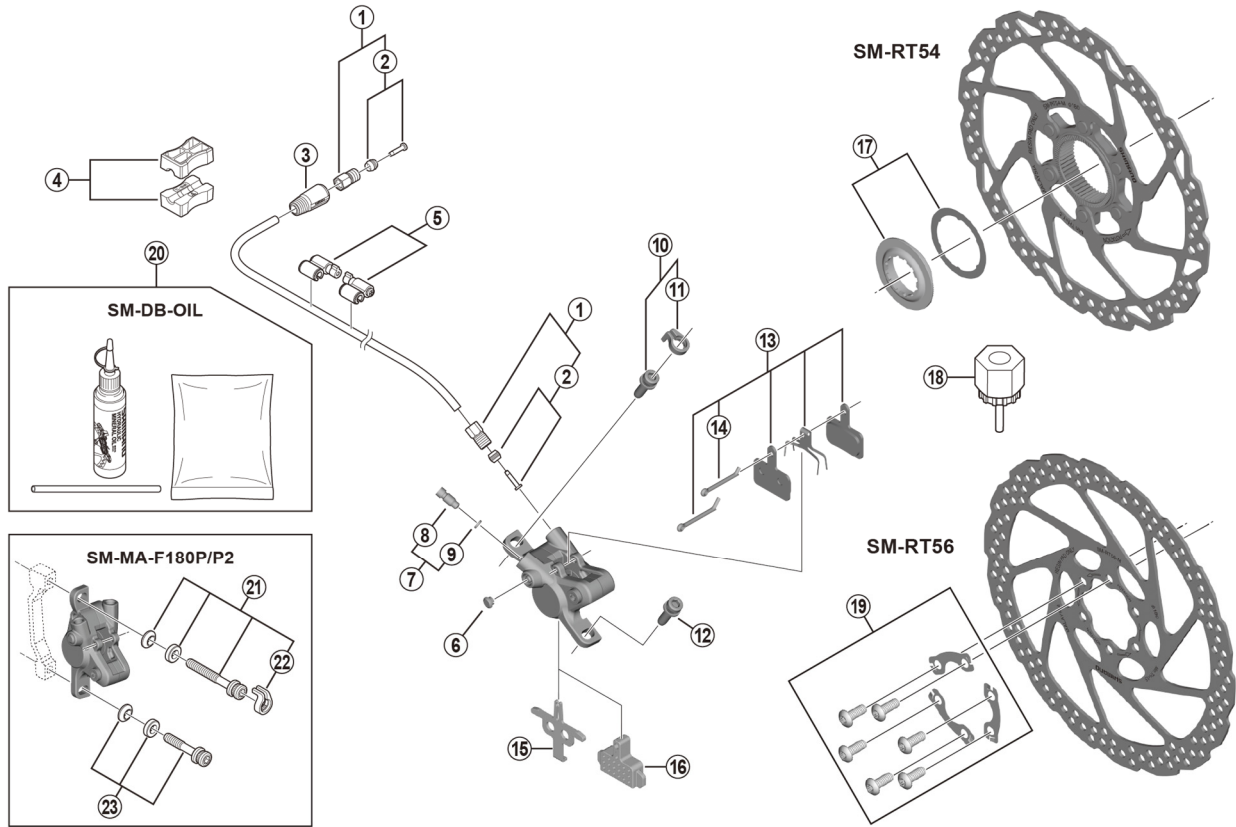

Disc Brake
BR-MT400 Brake Caliper
SM-BH59 Brake Hose

SM-RT54 Disc Rotor/Center Lock
SM-RT56 Disc Rotor/6-Bolt

ITEM NO.	SHIMANO CODE NO.	DESCRIPTION
1	Y8M998010	Connecting Bolt Unit
2	Y8H298040	Olive & Connector Insert
3	Y8WM14000	Cover
4	Y8H198030	TL-BH61 Special Tool (2 pcs.)
5	Y83098040	SM-HANG Hose Supporter A & B
6	Y88F06000	Bleed Boss Cap
7	Y8VZ98010	Bleed Screw & O-Ring
8	Y8VZ07000	Bleed Screw
9	Y8B511000	O-Ring
10	Y8DS98010	Caliper Fixing Bolt (M6 x 18.7) & Snap Ring
11	Y8C511000	Snap Ring
12	Y8C509020	Caliper Fixing Bolt (M6 x 18.7)
13	Y8C998050	Resin Pad (B01S) & Spring w/Split Pin
14	Y8DB06100	Split Pin
15	Y8PE03000	Pad Spacer
16	Y8FZ05000	Bleeding Spacer
17	Y8K998010	Lock Ring & Washer
18	Y12009230	TL-LR15 Lock Ring Removal Tool
19	Y8KT98010	Rotor Fixing Bolt & Lock Washer
20	Y83998010	Mineral Oil Bleed Kit (50 ml)
21	Y8G498020	Caliper Fixing Bolt Unit (M6 x 37.9)
22	Y81703000	Snap Ring
23	Y8G498030	Caliper Fixing Bolt Unit (M6 x 32.1)