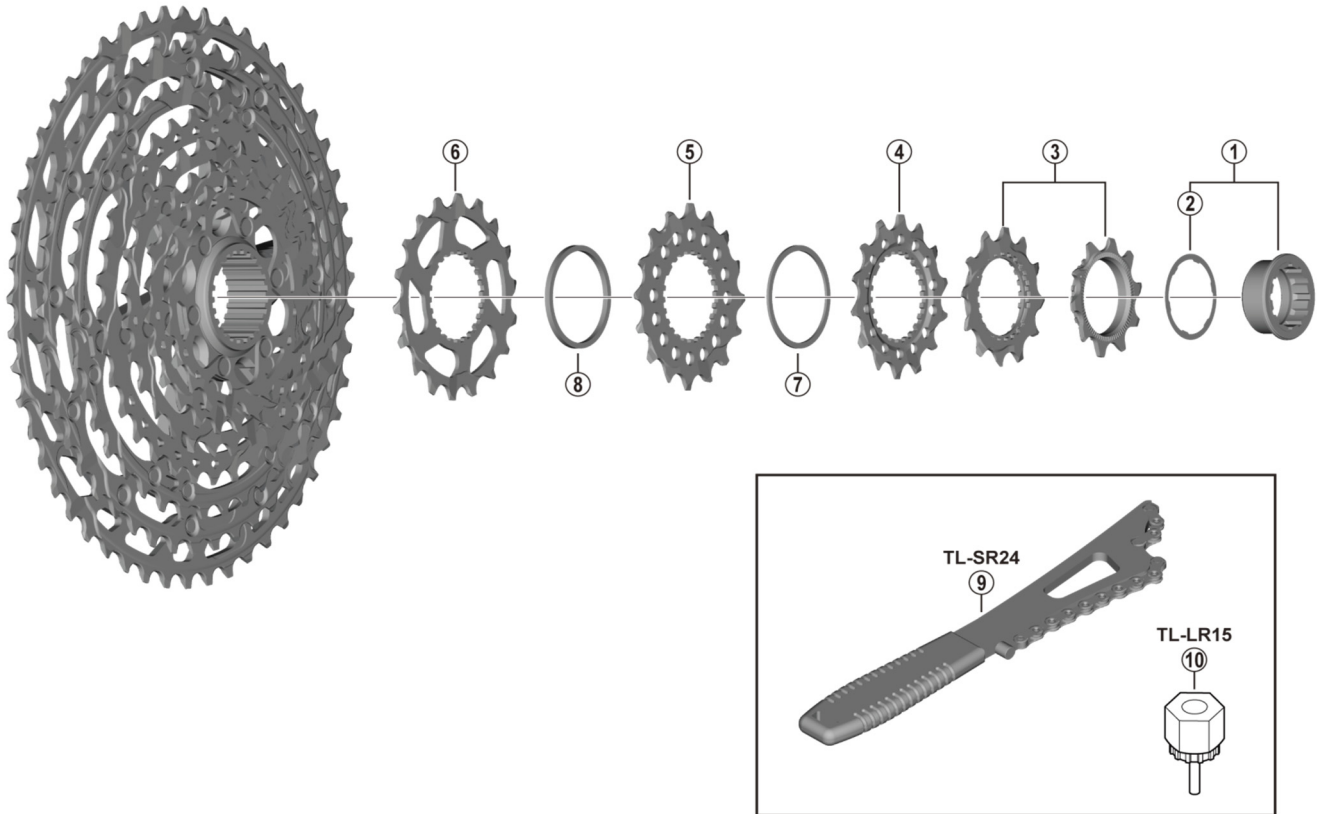

# SLX Cassette Sprocket

## CS-M7100 (12-speed)

- 10-45T sprocket teeth combination: 10-12-14-16-18-21-24-28-32-36-40-45T
- 10-51T sprocket teeth combination: 10-12-14-16-18-21-24-28-33-39-45-51T

CS-M7100

ITEM NO.	SHIMANO CODE NO.	DESCRIPTION	INTERCHANGEABILITY		
1	Y0GY98010	Lock Ring & Spacer	A		
2	Y1X400200	Lock Ring Spacer	A		
3	Y1X498020	Sprocket Wheel 10T B & 12T D	A		
4	Y0GX14000	Sprocket Wheel 14T C	A		
5	Y0GX16000	Sprocket Wheel 16T C	A		
6	Y0GX18000	Sprocket Wheel 18T F	A		
7	Y0GY00300	Spacer A	B		
8	Y0GY00310	Spacer B	B		
9	Y13098730	TL-SR24 Sprocket Remover	A		
10	Y12009230	TL-LR15 Lock Ring Removal Tool	A		