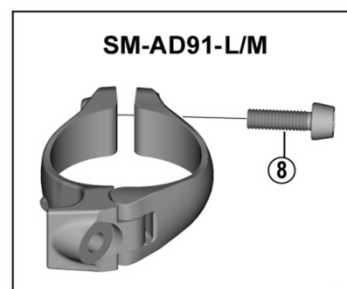

GRX Front Derailleur FD-RX810-F (2x11-speed)

ITEM NO.	SHIMANO CODE NO.	DESCRIPTION
1	Y5ZS22000	Link Cover
2	Y2BA98010	Cable Fixing Screw Unit & Cable Adjust Screw Unit
3	Y5ZS98070	Adjust Screws & Plate
4	Y2BA12000	Inner Skid Plate
5	Y2BA98020	Support Screw & Plate
6	Y5NF98060	Clamp Screw (M5 x 15) & Radius Washer
7	Y5P198030	Clamp Band Adapter Unit for S-size / Diameter 28.6 mm
8	Y5ZS39000	Clamp Screw (M5 x 17)

Dec.-2019-4587A
© Shimano Inc. I

Specifications are subject to change without notice.

SHIMANO