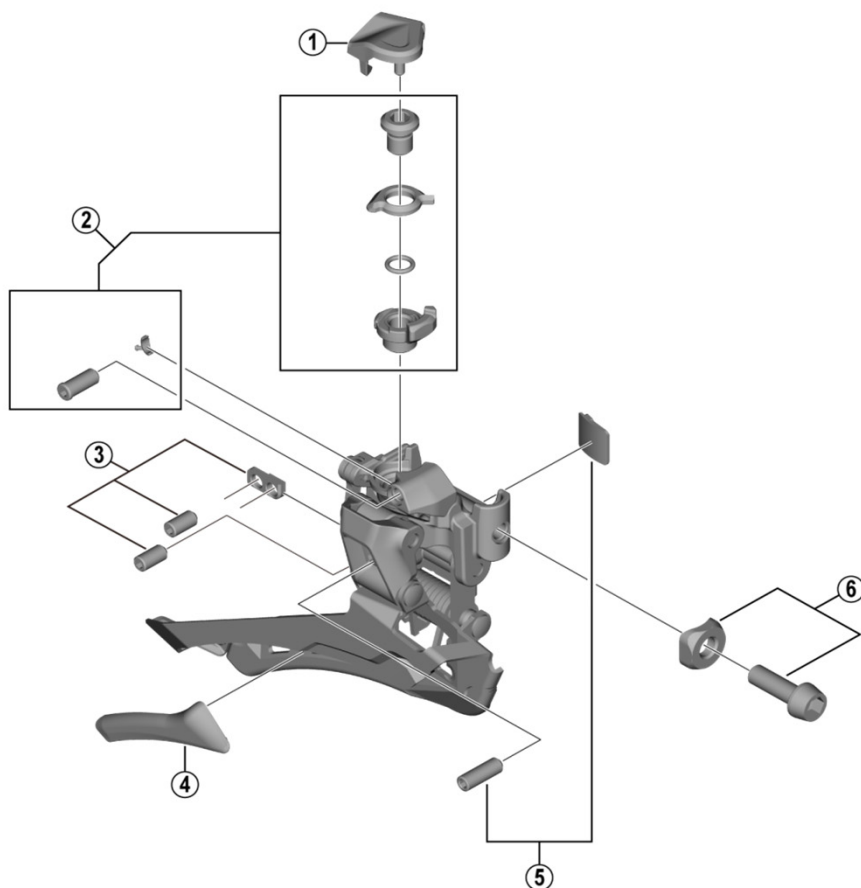

GRX Front Derailleur FD-RX810-F (2x11-speed)

ITEM NO.	SHIMANO CODE NO.	DESCRIPTION
1	Y5ZS22000	Link Cover
2	Y2BA98010	Cable Fixing Screw Unit & Cable Adjust Screw Unit
3	Y5ZS98070	Adjust Screws & Plate
4	Y2BA12000	Inner Skid Plate
5	Y2BA98020	Support Screw & Plate
6	Y5NF98060	Clamp Screw (M5 x 15) & Radius Washer
7	Y5P198030	Clamp Band Adapter Unit for S-size / Diameter 28.6 mm
8	Y5ZS39000	Clamp Screw (M5 x 17)

Dec.-2019-4587A
© Shimano Inc. I

Specifications are subject to change without notice.

SHIMANO