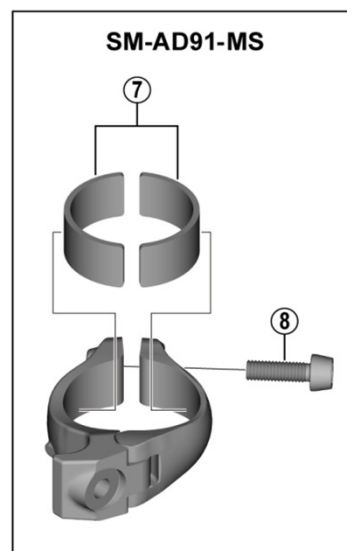

GRX Front Derailleur FD-RX810-F (2x11-speed)

ITEM NO.	SHIMANO CODE NO.	DESCRIPTION
1	Y5ZS22000	Link Cover
2	Y2BA98010	Cable Fixing Screw Unit & Cable Adjust Screw Unit
3	Y5ZS98070	Adjust Screws & Plate
4	Y2BA12000	Inner Skid Plate
5	Y2BA98020	Support Screw & Plate
6	Y5NF98060	Clamp Screw (M5 x 15) & Radius Washer
7	Y5P198030	Clamp Band Adapter Unit for S-size / Diameter 28.6 mm
8	Y5ZS39000	Clamp Screw (M5 x 17)