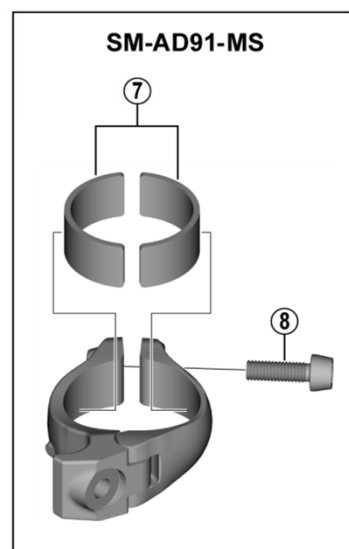

GRX Front Derailleur FD-RX400-F (2x10-speed)

ITEM NO.	SHIMANO CODE NO.	DESCRIPTION
1	Y5ZS22000	Link Cover
2	Y2C098010	Cable Fixing Screw Unit & Cable Adjust Screw Unit
3	Y2ES98010	Adjust Screws & Plate
4	Y2BA12000	Inner Skid Plate
5	Y2C098030	Support Screw & Plate
6	Y5P898010	Clamp Screw (M5 x 15) & Radius Washer
7	Y5P198030	Clamp Band Adapter Unit for S-size / Diameter 28.6 mm
8	Y5ZS39000	Clamp Screw (M5 x 17)