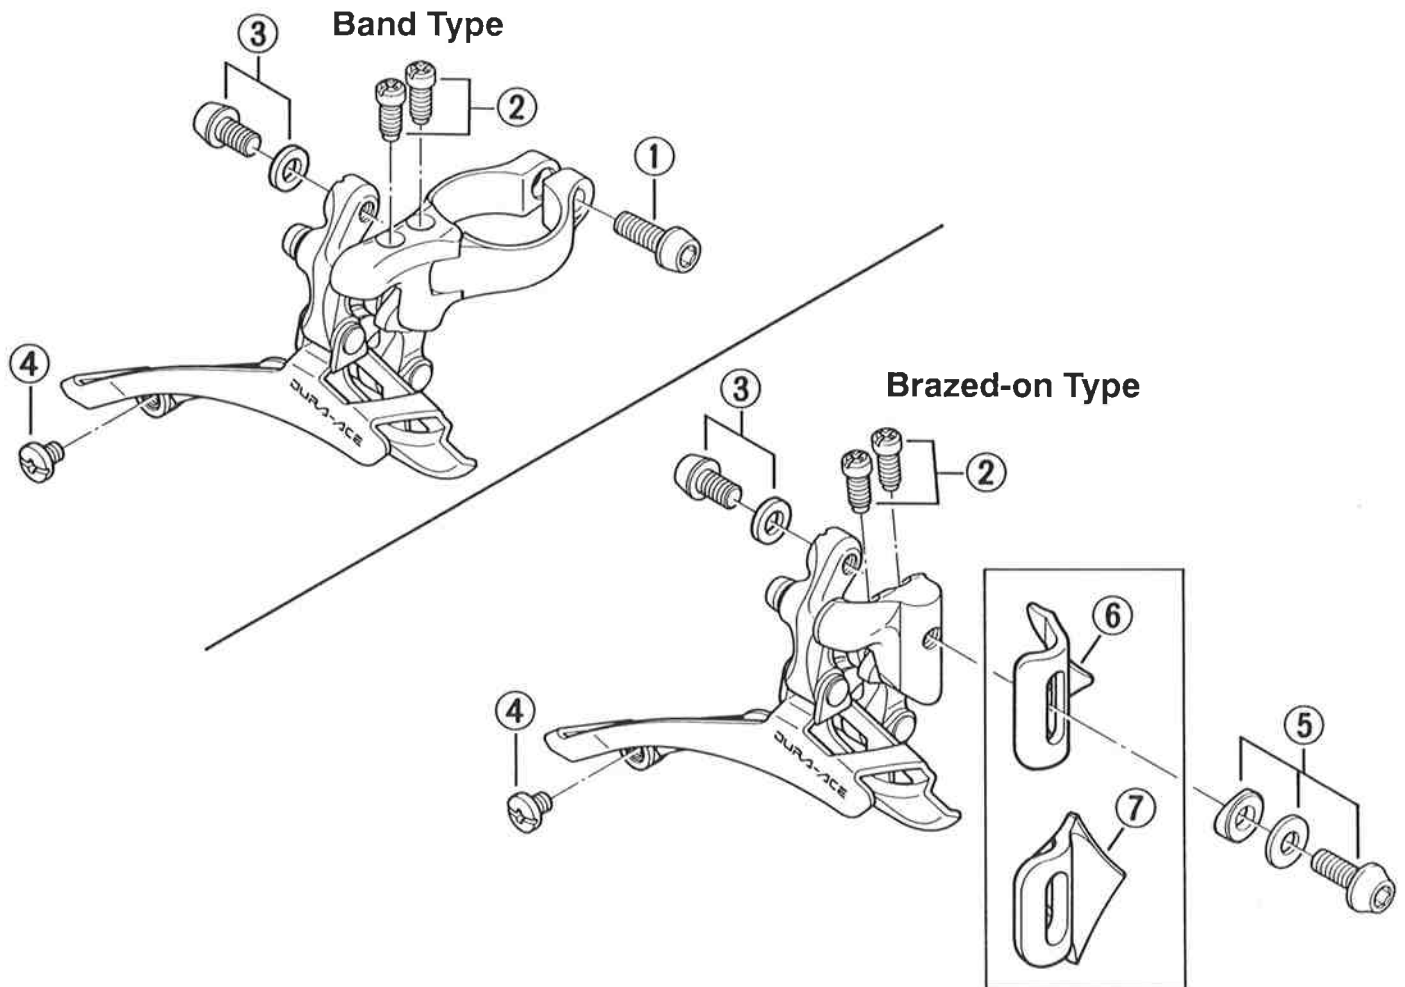

DURA-ACE Front Derailleur

FD-7410-B Band Type

FD-7410-F Brazed-on Type

	Q'TY	ITEM NO.	PART NO.	DESCRIPTION
		1	580 1701	Clamp Bolt (M5 x 14.5)
		2	59D 9801	Stroke Adjusting Screws (M4 x 10) 2pcs.
		3	571 9004	Cable Fixing Plate & Bolt (M5 x 8.5)
		4	583 7101	Chain Guide Fixing Screw
		5	59D 9802	Clamp Bolt Unit (M5 x 14.5) for Brazed-on Type
		6	580 3200	Brazed-on Bracket (SM-FD74)
		7	580 3210	Brazed-on Bracket (SM-FD74-LW) Investment Cast