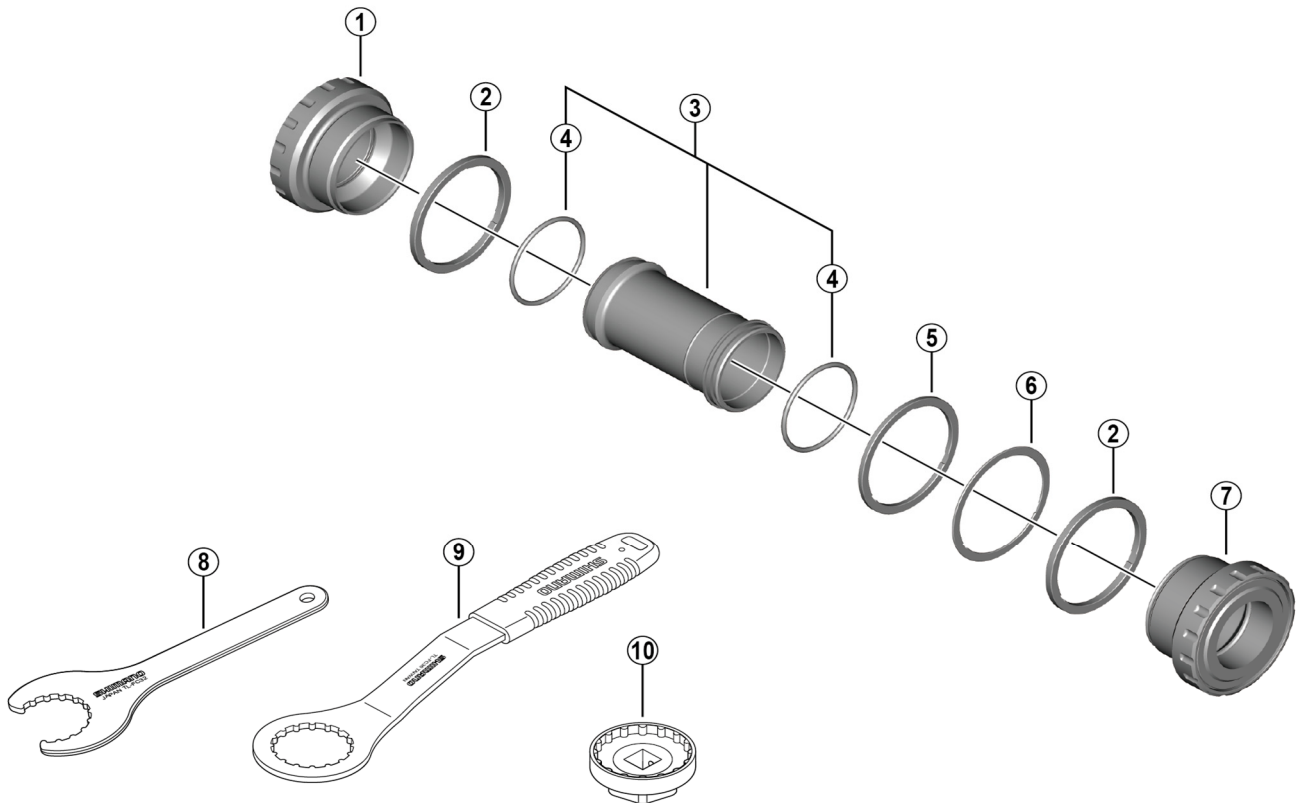

# Bottom Bracket Assembly BB-MT501

ITEM NO.	SHIMANO CODE NO.	DESCRIPTION	INTERCHANGEABILITY		
			BB-MT500	SM-BB52	BB-UR400
1	Y2KJ98010	Left hand cup (B.C.1.37" x 24T) english thread			
2	Y1F813000	Spacer (2.5 mm)	A	A	
3	Y1J898060	Inner cover and O-ring	A	A	A
4	Y1TF21000	O-ring	A	A	A
5	Y1F813100	Spacer (1.8 mm)	A	A	A
6	Y1F813110	Spacer (0.7 mm)	A	A	A
7	Y2KJ98020	Right hand cup (B.C.1.37" x 24T) english thread			
8	Y13009210	TL-FC32 Bottom bracket cup tool	A	A	A
9	Y13098000	TL-FC36 Bottom bracket cup tool	A	A	A
10	Y13009230	TL-FC33 Bottom bracket cup tool	A	A	A

A: Same parts.

B: Parts are usable, but differ in materials, appearance, finish, size, etc.

Absence of mark indicates non-interchangeability.

Specifications are subject to change without notice.

Apr.-2022-5031