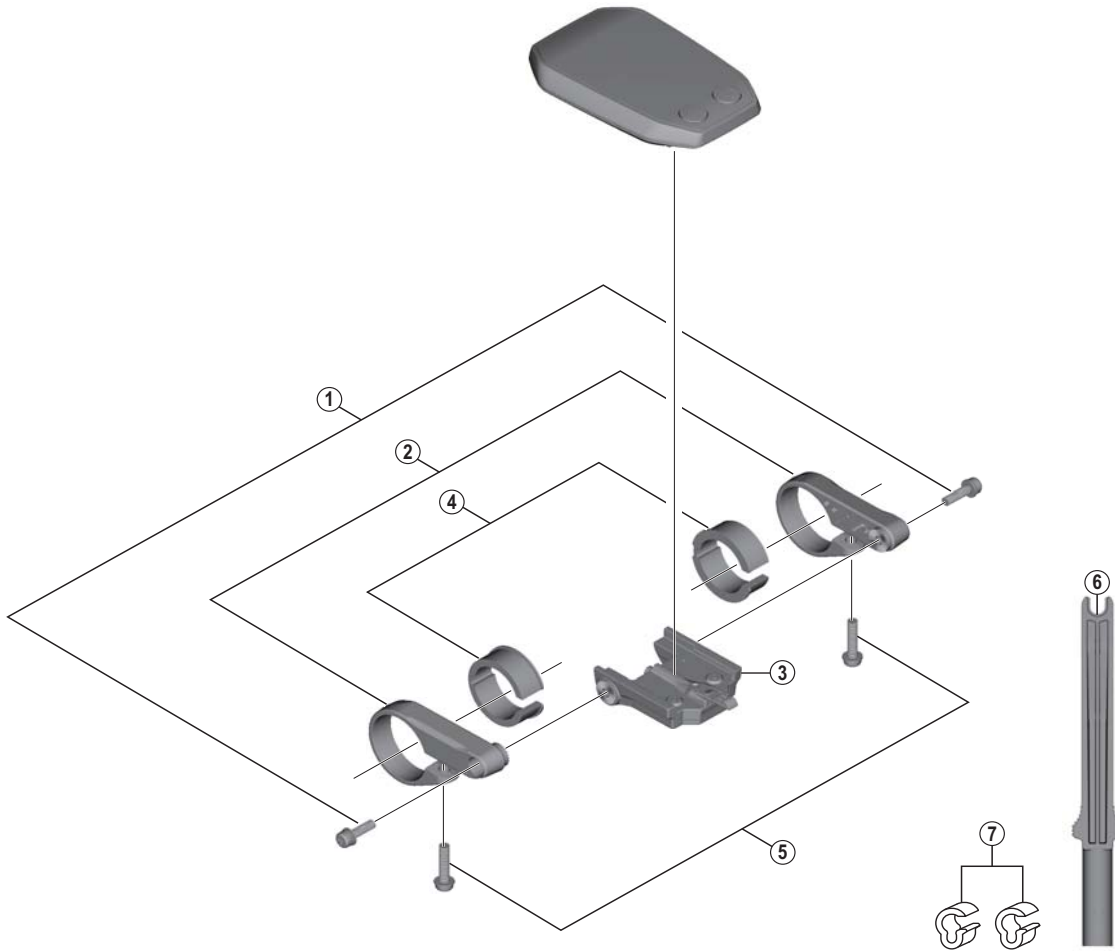

# SC-E6010

SC-E6000

ITEM NO.	SHIMANO CODE NO.	DESCRIPTION	INTERCHANGEABILITY	
1	Y70Z98010	Stay Fixing Screw (M4 x 15.5 mm) 2 pcs.	A	
2	Y70Z98020	Stay R & Stay L	A	
3	Y70Z98030	Bracket Terminal	B	
4	Y70Z98040	Adapter (ø25.4 mm) 2 pcs.	A	
5	Y70Z98050	Clamp Screw (M4 x 20 mm) 2 pcs.	A	
	Y70Z98010	Clamp Screw (M4 x 15.5 mm) 2 pcs.	A	
6	Y6VE16000	TL-EW02 Plug Tool		
7	Y70H98040	Band A (2 pcs.)		