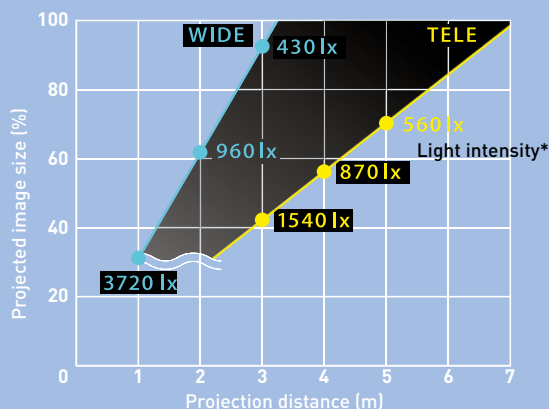

**A:** As a general rule, light intensity will approach 1,000 lx\* given a 2m projection distance and a maximum image size of 60%.

\* Details are shown in the following charts.

\* Light intensity values are based on the device's 'dynamic' image mode using only white light.