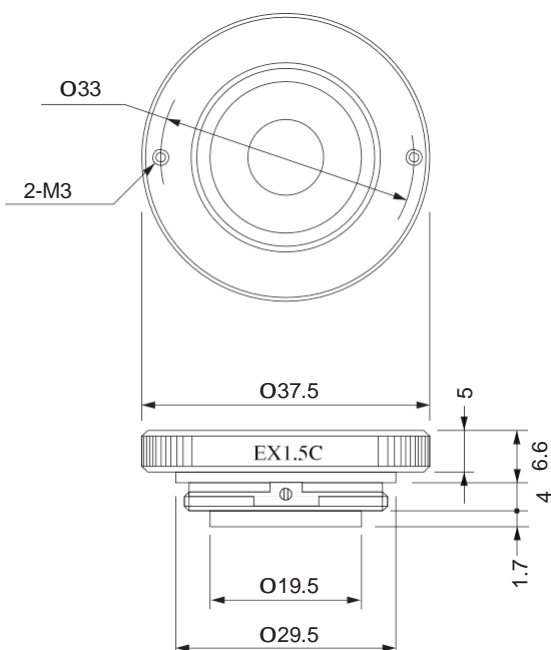

Computar Objektiv Zubehör EXTENDER

Increases the focal length of a lens by a factor of 1.5 or 2 times when screwed onto the rear of a lens.

EXTENDERS for CS-MOUNT LENSES

EXTENDER EX1.5CS

EXTENDER EX2CS

EXTENDERS for C-MOUNT LENSES

EXTENDER EX1.5C

EXTENDER EX2C