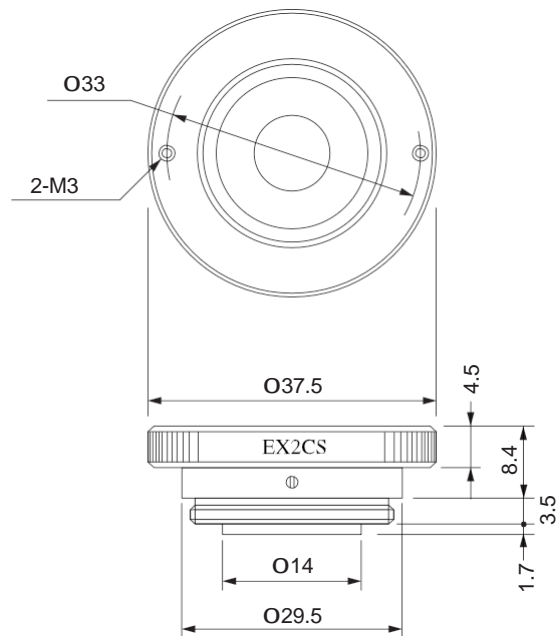

Computar Objektiv Zubehör EXTENDER

Increases the focal length of a lens by a factor of 1.5 or 2 times when screwed onto the rear of a lens.

EXTENDERS for CS-MOUNT LENSES

EXTENDER EX1.5CS

EXTENDER EX2CS

EXTENDERS for C-MOUNT LENSES

EXTENDER EX1.5C

EXTENDER EX2C