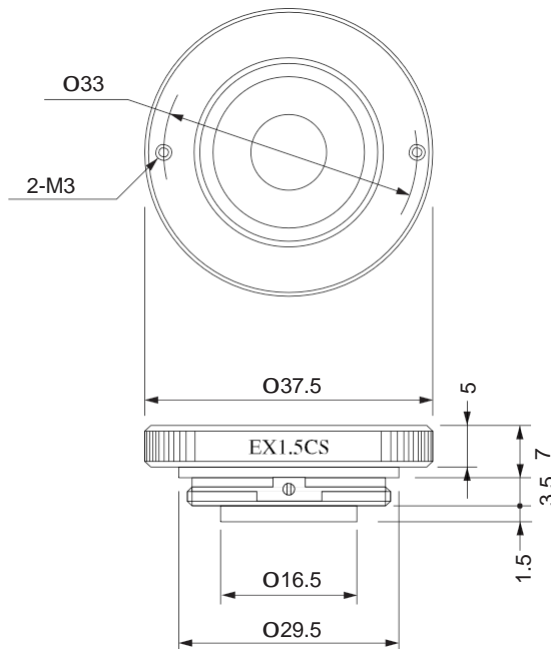

Computar Objektiv Zubehör EXTENDER

Increases the focal length of a lens by a factor of 1.5 or 2 times when screwed onto the rear of a lens.

EXTENDERS for CS-MOUNT LENSES

EXTENDER EX1.5CS

EXTENDER EX2CS

EXTENDERS for C-MOUNT LENSES

EXTENDER EX1.5C

EXTENDER EX2C