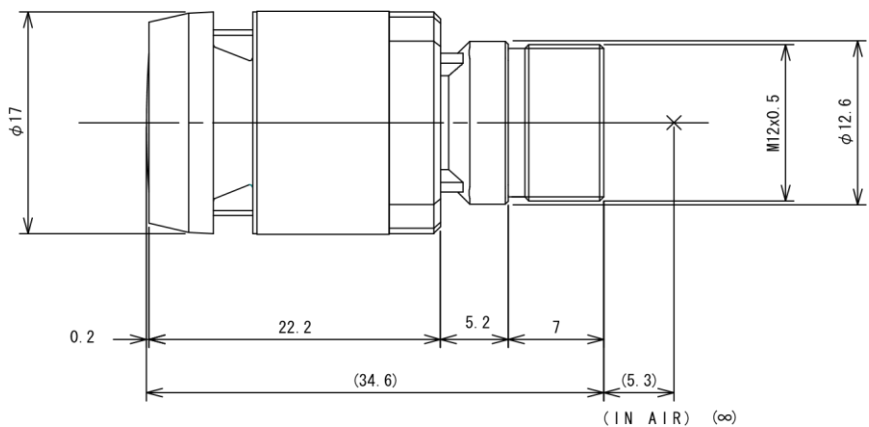

E5228KRW

f = 5.2mm F2.8 Day and Night

for 1/1.8 type 8 Megapixel Cameras, Fixed-focal

Model No.		E5228KRW		Effective	Front	φ 13.4mm	
Focal Length		5.2mm		Lens Aperture	Rear	φ 7.7mm	
Max. Aperture Ratio		1:2.8		Back Focal Length		7.0mm	
Max. Image Format		7.1mm x 5.4mm (φ 8.9 mm)		Flange Back Length		—	
Operation Range	Iris	—		Mount		M12 P=0.5mm	
	Focus	—		Dimensions		φ 17 x 34.6	
				Weight		9.0 g	
Angle of View	D	1/1.8 type	100.4°	1/1.9 type (17:9) 7.6mm x 4.0mm	96.0°	1/2.3 type 6.4mm x 3.4mm	79.5°
	H		78.6°		83.9°		69.8°
	V		58.2°		43.1°		36.3°
	D	1/2 type	89.0°	1/3 type	65.5°		
	H		70.1°		52.0°		
	V		52.0°		38.8°		

Dimensions

2015.02 Specification is subject to change without any notice.