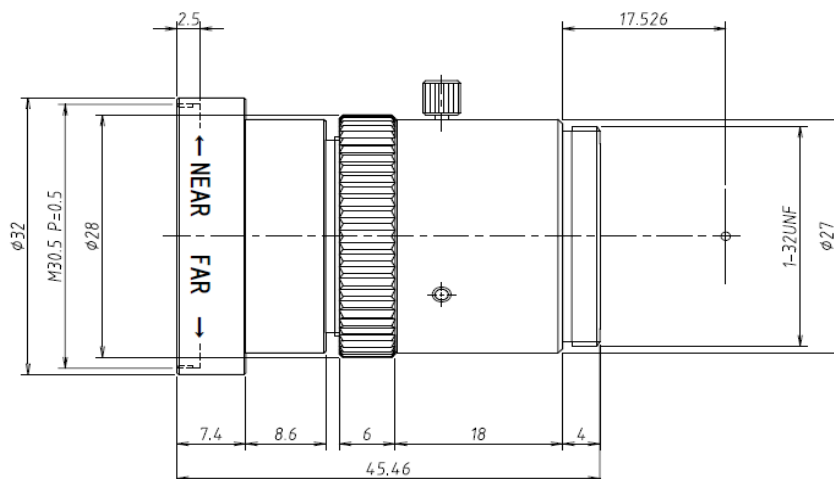

M0824-MPW2-R series

f=8mm F2.4/F4.0/F5.6/F8.0/F11.0
for 2/3 type Cameras, Ruggedized 5 Megapixel
C-Mount

Model No.		M0824-MPW2-R series		Effective	Front	φ21.0mm	
Focal Length		8mm		Lens Aperture	Rear	φ12.0mm	
Max. Aperture Ratio		1:2.4		Distortion	2/3 type	-1.87%(y=5.5)	
Max. Image Format		8.8mm x 6.6mm(φ11mm)			1/1.8 type	-1.55%(y=4.32)	
Operation Range		Iris	F2.4/F4.0/F5.6/F8.0/F11.0		1/2 type	-1.427%(y=4.0)	
		Focus	0.05m · Inf.	Back Focal Length		13.7mm	
Control	Iris	Fix		Flange Back Length		17.526mm	
	Focus	Manual		Mount		C-Mount	
Object Dimension at M.O.D.	2/3 Type	5.4cm x 7.4cm		Filter Size		M30.5 P=0.5mm	
	1/1.8 Type	4.3cm x 5.7cm		Dimensions		φ32mm x 45.46mm	
	1/2 Type	3.9cm x 5.3cm		Weight		62g	
Angle of View	D	2/3 Type	69.32°	1/1.8 Type	56.9°	1/2 Type	53.23°
	H		57.80°		46.72°		43.74°
	V		44.36°		35.75°		33.23°
Operating Temperature		-10°C · +50°C					

M.O.D. : Minimum Object Distance

Dimensions

Model No.	Aperture(F)
M0824-MPW2-R	F2.4
M0840-MPW2-R	F4.0
M0856-MPW2-R	F5.6
M0880-MPW2-R	F8.0
M0811-MPW2-R	F11.0