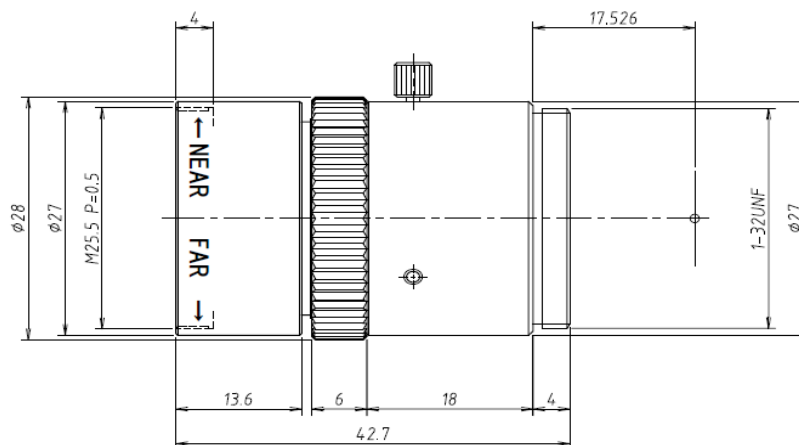

M1224-MPW2-R series

f=12mm F2.4/F4.0/F5.6/F8.0/F11.0
for 2/3 type Cameras, Ruggedized 5 Megapixel
C-Mount

Model No.		M1224-MPW2		Effective	Front	φ19.5mm	
Focal Length		12mm		Lens Aperture	Rear	φ13.5mm	
Max. Aperture Ratio		1:2.4			Distortion	2/3 type	-0.05%(y=5.5)
Max. Image Format		8.8mm x 6.6mm(φ11mm)		1/1.8 type		-0.34%(y=4.32)	
Operation Range	Iris	F2.4/F4.0/F5.6/F8.0/F11.0		1/2 type		-0.35%(y=4.0)	
	Focus	0.1m · Inf.		Back Focal Length		14.39mm	
Control	Iris	Fix		Flange Back Length		17.526mm	
	Focus	Manual		Mount		C-Mount	
Object Dimension at M.O.D.	2/3 Type	6.4cm x 8.5cm		Filter Size		M25.5 P=0.5mm	
	1/1.8 Type	5.0cm x 6.7cm		Dimensions		φ28mm x 42.7mm	
	1/2 Type	4.6cm x 6.2cm		Weight		59g	
Angle of View	D	2/3 Type	48.6°	1/1.8 Type	39.1°	1/2 Type	36.5°
	H		39.8°		31.7°		29.5°
	V		30.4°		24.0°		22.3°
Operating Temperature		-10°C · +50°C					

M.O.D. : Minimum Object Distance

Dimensions

Model No.	Aperture(F)
M1224-MPW2-R	F2.4
M1240-MPW2-R	F4.0
M1256-MPW2-R	F5.6
M1280-MPW2-R	F8.0
M1211-MPW2-R	F11.0

Specification is subject to change without any notice.