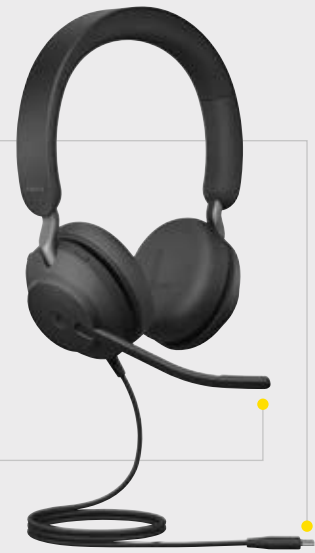

HOW TO START

1. Plug the Jabra Evolve2 40 into either a USB A or USB C port on your computer (depending on the USB variant of the headset).

2. Position the microphone near your mouth.

HOW TO USE

▶ || Push x1

🔊+ Push x1

▶▶ Press and hold for 1 sec

🔊- Push x1

◀◀ Press and hold for 1 sec

🔊- | 🔊+ Push volume + and volume - at same time to turn busylight on/off

🔊 | 🔊 Push x1

Alternatively move microphone boom arm down to answer an incoming call

🔊 | 🔊 Push x1

Push x1 when signed into Microsoft Teams to join an active Microsoft Teams meeting or view Microsoft Teams missed calls and voicemails

Move boom up to mute, down to unmute

	FEATURES	BENEFITS
Connectivity	USB-A or USB-C connectivity	Plug-and-play connectivity to your computer or mobile device via USB-A or USB-C
	Certifications	Microsoft Teams. Meets Microsoft Teams Open Office requirements*
Audio	Microphone	3-microphone technology for outstanding call performance
	Noise-isolating design	Instant noise isolation for improved focus in noisy surroundings
	Software integration	Additional features available via Jabra Xpress and Jabra Direct
	Speakers	Powerful 40mm speakers deliver richer sound for a more immersive audio experience
Ease of use	Busylight	360° busylight on both earcups is visible from all angles, acting as a do-not-disturb sign and protecting your focus
	Boom arm mute and answer call	Move boom arm up to mute or down to unmute or answer call
	Smart Sensor	Motion sensors detect when headset is not being worn and automatically enables LED notification prompts
	Call management	Answer/reject calls; increase/decrease speaker volume; mute
Variants	UC and MS variants	Choose from UC or MS Teams variants
	Wearing styles	Available in stereo and mono variants
Compatibility	Microsoft Teams. Meets Microsoft Teams Open Office requirements*	

*Pending certification

The data in the tech sheets and data sheets is provisional as of 16 March 2020. Jabra is not responsible for any claims arising from the contents of these documents. Product design and specifications are subject to change without notice.

Evolve2 40 datasheet Microsoft Teams A4 160320