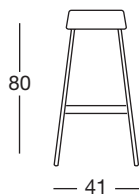

## COLORI COLOURS

11  
lino  
linen

30  
arancio  
orange

40  
rosso  
red

51  
verde pistacchio  
light green

81  
antracite  
anthracite grey

Art. 2300

Imballo: 4 pezzi  
Packing: 4 pieces

Peso unitario Kg 3,000  
Unit weight

made in Italy

Sede/Headquarters: 25030 Coccaglio (BS) Italy - Via G. Monauni, 12  
Divisione Commerciale Italia: Tel. 0307718.760/765/770 - Fax 0307718.777  
www.scab.it - e-mail: italia@scab.it  
Export Department: Phone +390307718.720/725/726 - Fax +390307718.700  
www.scabitaly.com - e-mail: export@scabitaly.com