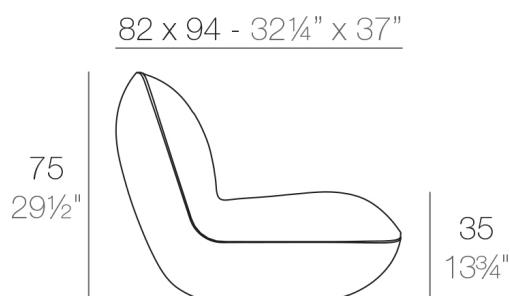

### Weight

16 Kg

PILLOW Butaca  
PILLOW Lounge Chair