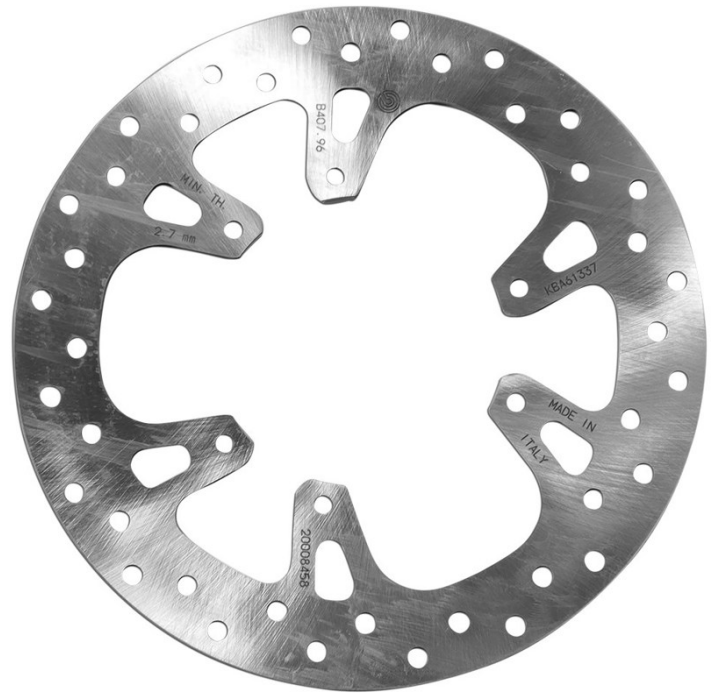

# SERIE ORO FIXED 68B40796

The 68B40796 brake disc is synonymous with reliability

Brembo Serie Oro brake discs are fully interchangeable with an Original Equipment brake disc. The Serie Oro fixed discs are made from a single piece of stainless steel. Resulting from a specific study of machining tolerances, the special conformation of Brembo discs allows braking torque to be transmitted more effectively while offering better resistance to thermal and mechanical stress. The Serie Oro was the range with which Brembo entered the racing world in the mid-1970s, quickly becoming the industry benchmark for discs.

## Technical specifications

Diameter	Thickness	Number of holes
<b>240 mm</b>	<b>3 mm</b>	<b>6</b>
Hole diameter	Centering	Brake disc type
<b>6,25 mm</b>	<b>101 mm</b>	<b>Fixed</b>
Surface width	Holes fixing	
	<b>6,25 mm</b>	
Units per box		
<b>1</b>		