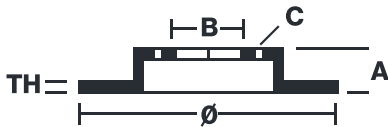

Technical specifications

Diameter	Thickness	Number of holes
240 mm	3 mm	6
Hole diameter	Centering	Brake disc type
6,25 mm	101 mm	Fixed
Surface width	Holes fixing	
	6,25 mm	
Units per box		
1