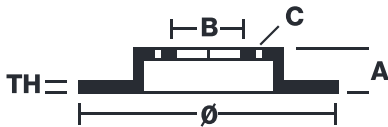

SERIE ORO FIXED 68B40786

The 68B40786 brake disc is synonymous with reliability

Brembo Serie Oro brake discs are fully interchangeable with an Original Equipment brake disc. The Serie Oro fixed discs are made from a single piece of stainless steel. Resulting from a specific study of machining tolerances, the special conformation of Brembo discs allows braking torque to be transmitted more effectively while offering better resistance to thermal and mechanical stress. The Serie Oro was the range with which Brembo entered the racing world in the mid-1970s, quickly becoming the industry benchmark for discs.

- ✓ OE-equivalent
- ✓ Brembo quality
- ✓ Safety
- ✓ Performance
- ✓ Durability
- ✓ Sports driving

Technical specifications

Diameter	Thickness	Number of holes
240 mm	4 mm	4
Hole diameter	Centering	Brake disc type
6,25 mm	121 mm	Fixed
Surface width	Holes fixing	
	6,25 mm	
Units per box		
1		