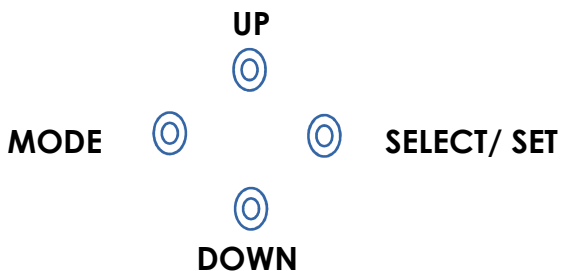

ISTRUZIONI

Connections:

INPUT:

POWER:	1: GND	2: +12 Vdc	
MIC-PTT:	1: OPEN PTT	2: GND	
CW-KEY:	1: OPEN KEY A	2: GND	3: OPEN KEY B

OUTPUT:

PRE-AMP:	1: NC	2: COMMON	3: NO
PA-TX:	1: COMMON	2: NO	
RTX-PTT:	1: COMMON	2: NO	
RTX-KEY:	1: = KEY A (On TX)		
	2: GND		
	3: = KEY B (On TX)		

Adjustments:

R1 Trimmer adjusts the contrast of the display

Settings: four frontal switch allow settings

MODE: Selects the parameter to modify *Seleziona il parametro da modificare*

UP e DOWN: change the parameter

SELECT / SET: Select the alphanumeric callsign and/or confirm settings

MODE:

Set delay: selects the delay switch in every TX modes except CW in RX

Set delay CW: selects the delay switch for RX for CW

Set call: selects callsign

Light mode: Auto/On. ON: display always lightned. Auto: lightning only when parameters are selected