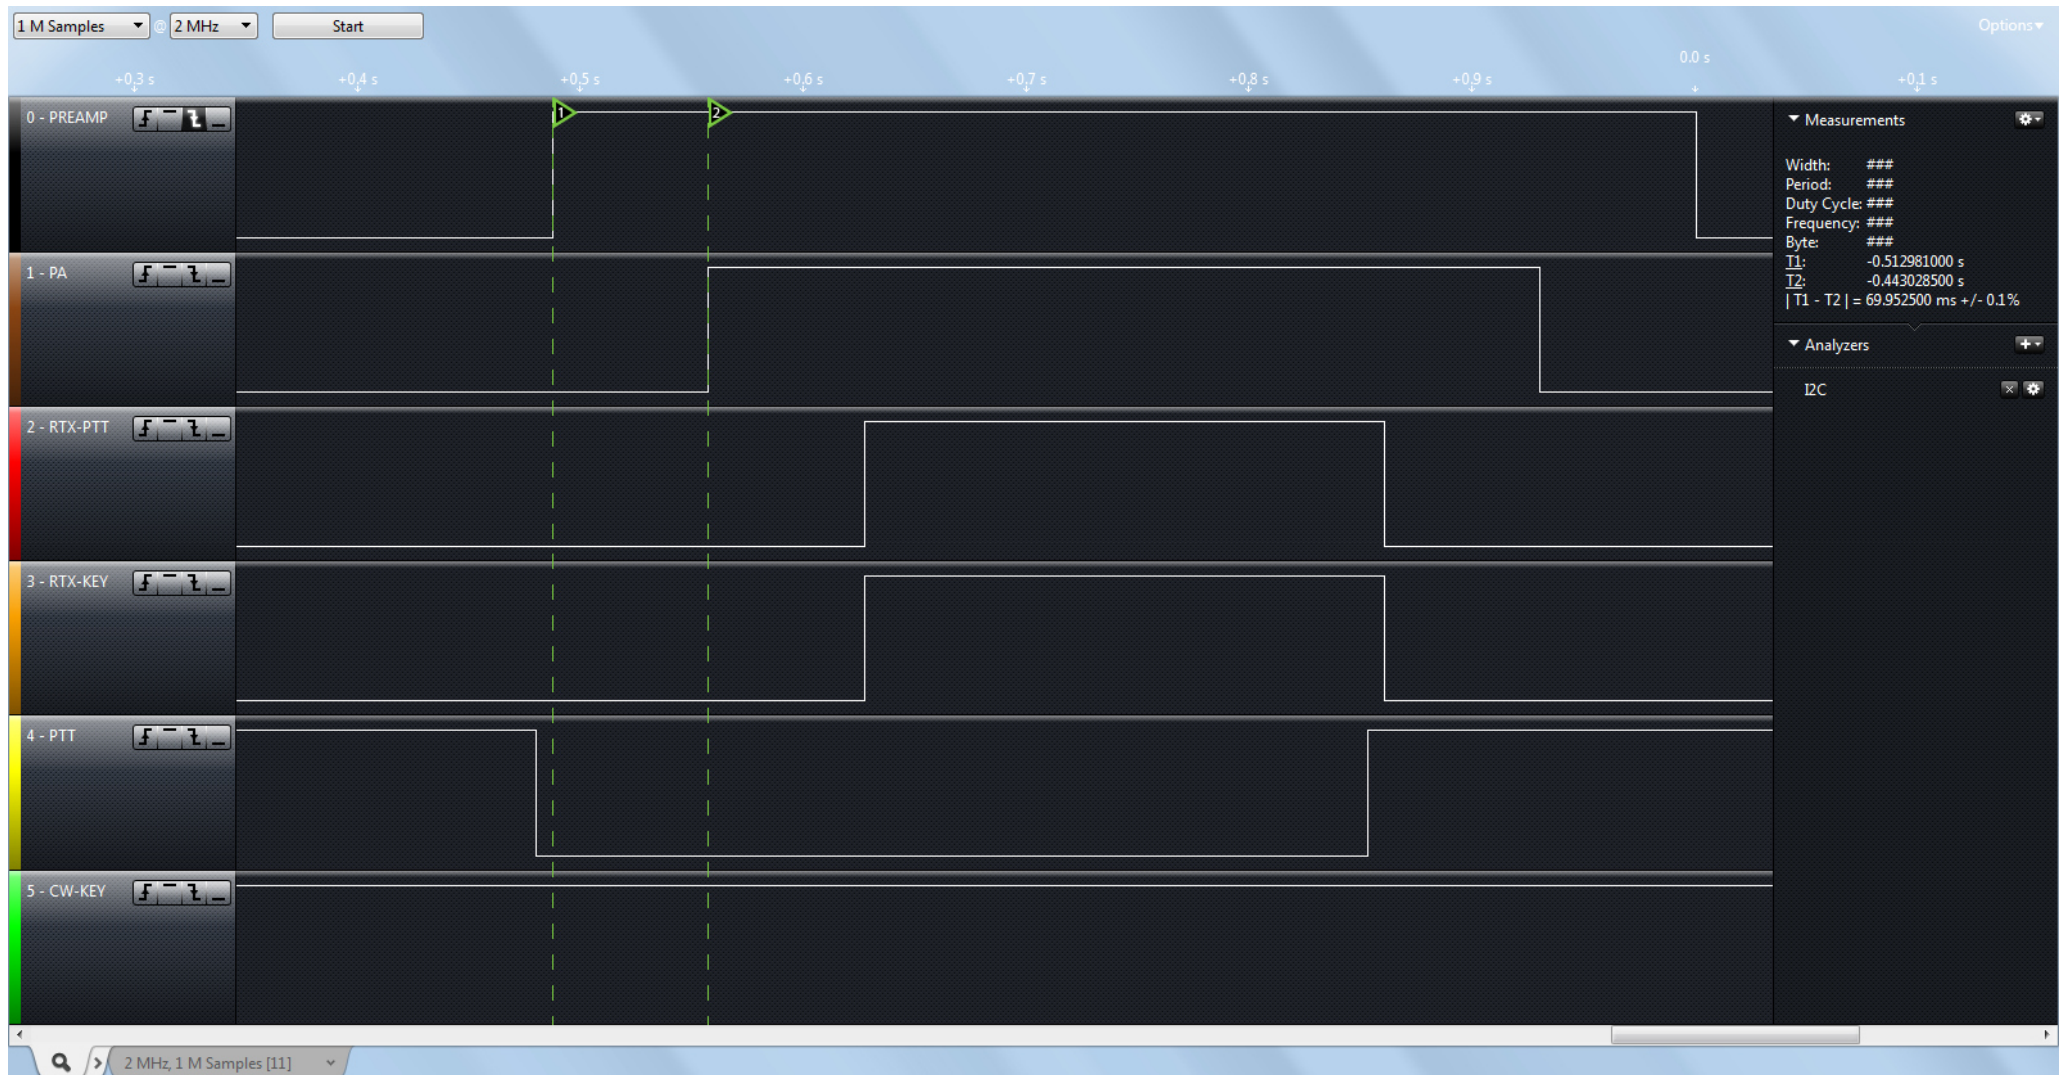

OUTPUT:

PRE-AMP:	1: NC	2: COMMON	3: NO
PA-TX:	1: COMMON	2: NO	
RTX-PTT:	1: COMMON	2: NO	
RTX-KEY:	1: = KEY A (On TX)		
	2: GND		
	3: = KEY B (On TX)		

Adjustments:

R1 Trimmer adjusts the contrast of the display

MODE:

Set delay: selects the delay switch in every TX modes except CW in RX

Set delay CW: selects the delay switch for RX for CW

Set call: selects callsign

Light mode: Auto/On. ON: display always lightned. Auto: lightning only when parameters are selected

TIMING DIAGRAM

DISPLAY BOARD DIAGRAM

SEQUENCER DIAGRAM