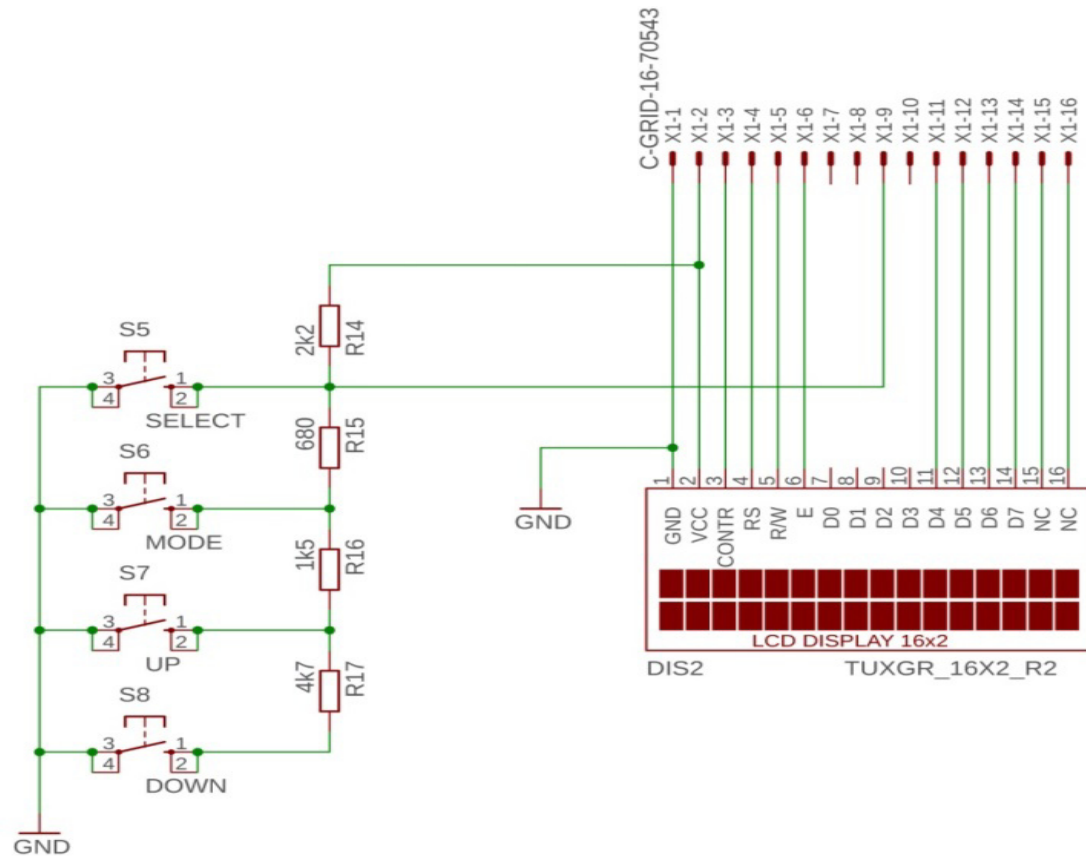

OUTPUT:

PRE-AMP:	1: NC	2: COMMON	3: NO
PA-TX:	1: COMMON	2: NO	
RTX-PTT:	1: COMMON	2: NO	
RTX-KEY:	1: = KEY A (On TX)		
	2: GND		
	3: = KEY B (On TX)		

Adjustments:

R1 Trimmer adjusts the contrast of the display

Settings: four frontal switch allow settings

MODE: Selects the parameter to modify *Seleziona il parametro da modificare*

UP e DOWN: change the parameter

SELECT / SET: Select the alphanumeric callsign and/or confirm settings

MODE:

Set delay: selects the delay switch in every TX modes except CW in RX

Set delay CW: selects the delay switch for RX for CW

Set call: selects callsign

Light mode: Auto/On. ON: display always lightned. Auto: lightning only when parameters are selected

TIMING DIAGRAM

DISPLAY BOARD DIAGRAM

SEQUENCER DIAGRAM