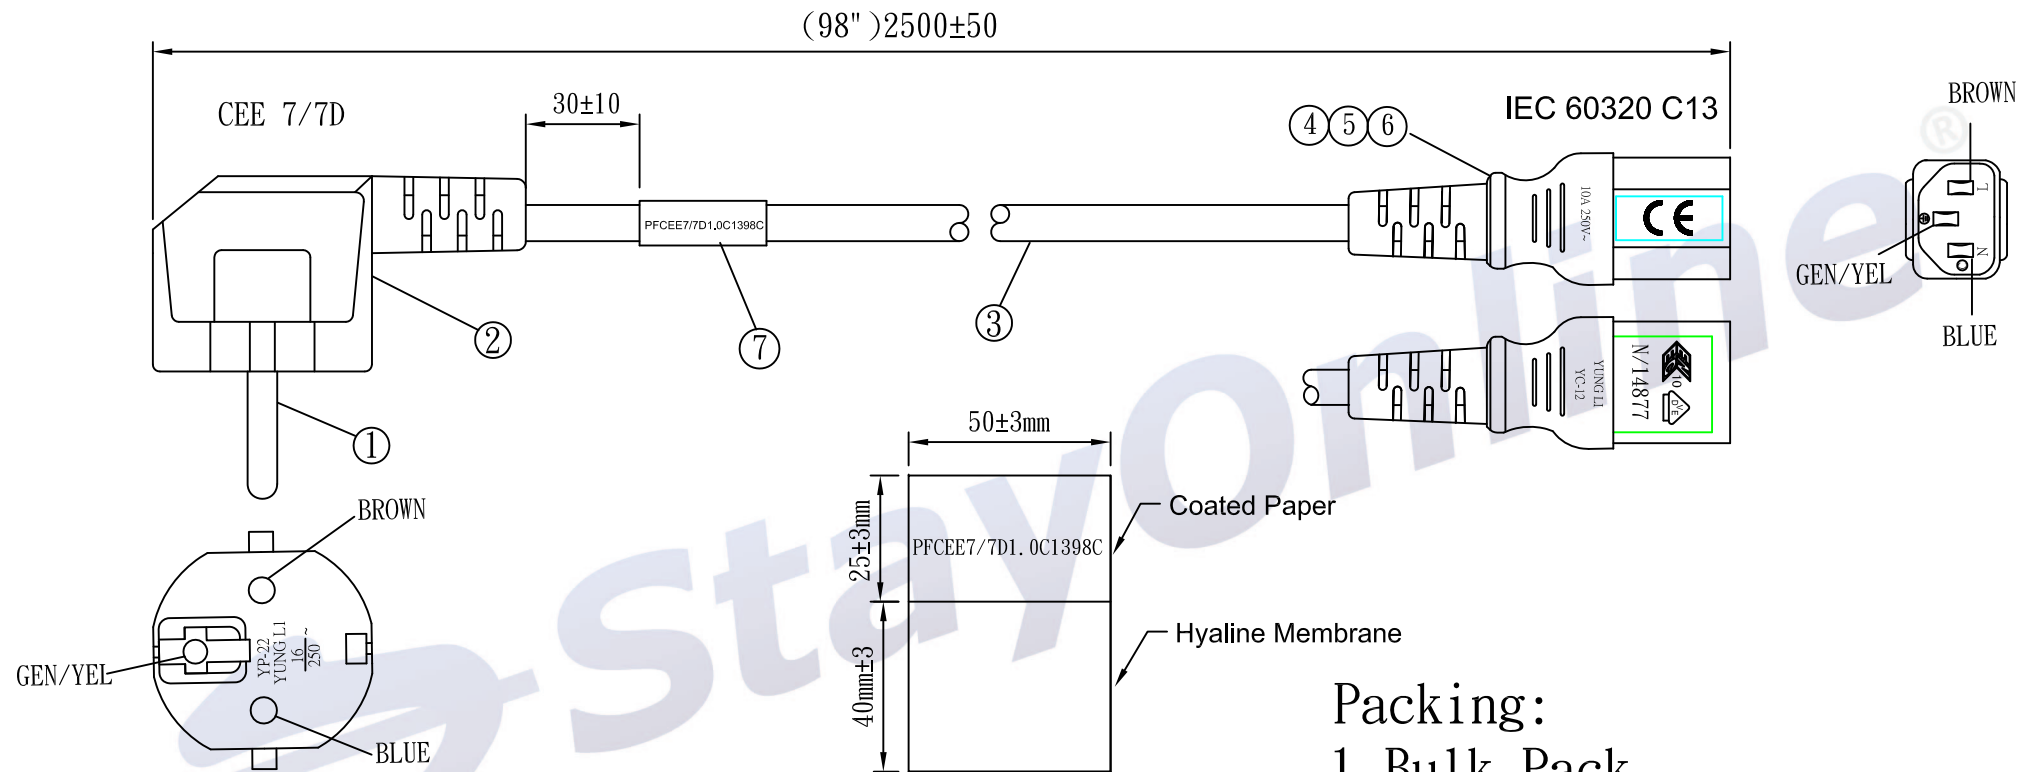

CE D'E N/14877

Packing:
 1. Bulk Pack.
 2. Bundles of 10 Pieces.

NO.	SPECIFICATION	Q' TY	REMARK
1	Euro plug inner model:98651	1PC	
2	YP-22 PVC PLASTIC:50P Blue(PT293C)	34g/PC	
3	H05VV-F 1.0/3G Blue(PT293C)	1PC	
4	TER:97740	3PCS	
5	YC-12 INNER BODY	1PC	
6	YC-12 PVC PLASTIC:50P Blue(PT293C)	18g/PC	
7	LABEL:(40+25)*50mm	1PC	

Tolerance >0±0.30 >1.0±0.50 >10.0±1.0 >20.0±2.0 Angle: ±1°	Approved		Date		StayOnline®			
	Checked		Date					
	Drawn	SUKI	Date	14.12.30	Customer			
	Cat. No.	YP-22/YC-12			P/N.	PFCEE7/7D1.0C1398C		
	Drawing No.	4584		Rev.	B	Material	P.V.C	Unit
					Scale			