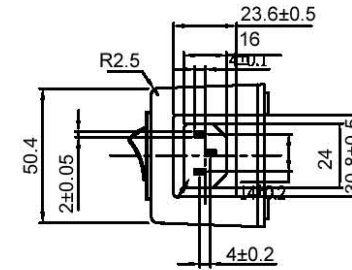

Customer

P/N: 8600

Rev.

Approved By:

Revisions

Rev.	Description	Date

Product Specification:

Color: Gray

Plug: IEC C14 Inlet

		Stay Online	
		Product No.	
		Unit	mm