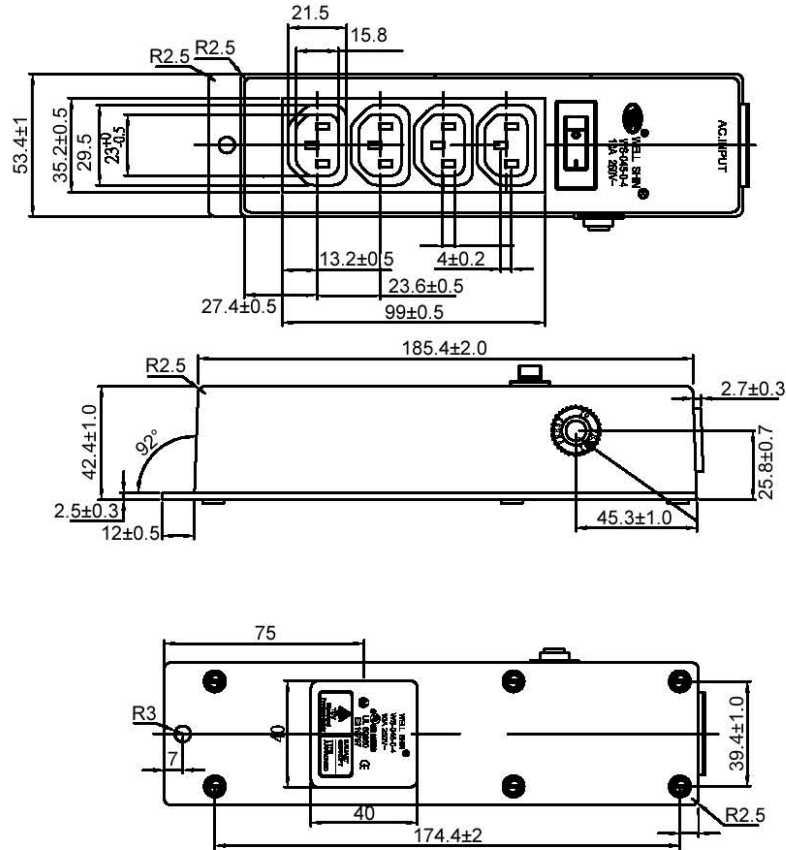

Customer

P/N: 8600

Rev.

Approved By:

Revisions

Rev.	Description	Date

Product Specification:

Color: Gray

Plug: IEC C14 Inlet

		Stay Online	
		Product No.	
		Unit	mm