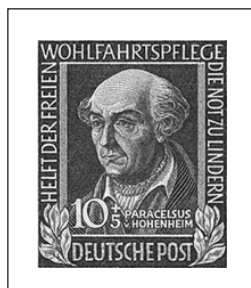

Federal Republic of Germany

1949 - 2015

FEDERAL REPUBLIC OF GERMANY

Opening of the first German Bundestag
1949

100 years Stamp German
1949

75 Years world postal service society (UPU)
1949

FEDERAL REPUBLIC OF GERMANY

Welfare Helper of the Humanity (I) 1949

200. Anniversary of the death of Johann Sebastian Bach 1950

FEDERAL REPUBLIC OF GERMANY

Stamps
Postal service horn
1951-52

FEDERAL REPUBLIC OF GERMANY

700 Years Marienkirche Lübeck