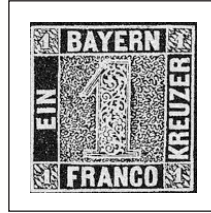

(changed paper color)

1858

Coat of Arms

(Background lines)

1860

GERMANY STATES (BAVARIA)

Numerals in the rectangle
1849

Numerals in the interrupted circle
1849