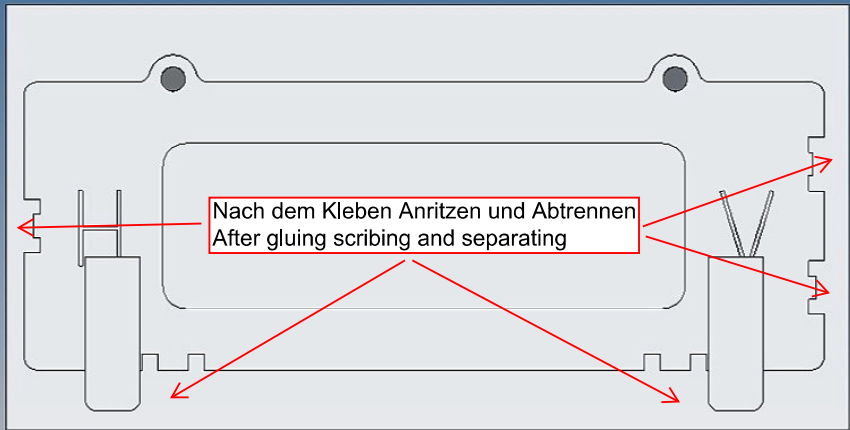

For mounting on the vehicle frame are at distance spacers, these create a gap to accommodate any existing screw heads on the frame to produce.

Assembly Procedure

Before you put the parts together please read the assembly instructions carefully and pay attention to the assembly sequence and test the fitting accuracy of the parts before gluing them together.

It is very important that at the first construction step paying attention to the correct side to put the box together, so that really produces a left or right box.

It is helpful to fix the parts at first only on a few points with super-glue and after a check along the edges fully with super-glue or a polystyrene-glye.

The parts are made of polystyrene, if you use super-glue in combination with activator spray, please be aware that the activator spray can destroy polystyrene – because of that you should use it very carefully or use only polystyrene-glye.

Abbildung ähnlich /
Similar to Figure

Magnete 3mmx1,5mm

Bündig mit Aussenkante
Flush with outer edge

Nach dem Kleben Anritzen und Abtrennen
After gluing scribing and separating

Annotation:

For technical reasons delivery also magnets with different dimensions may be enclosed.