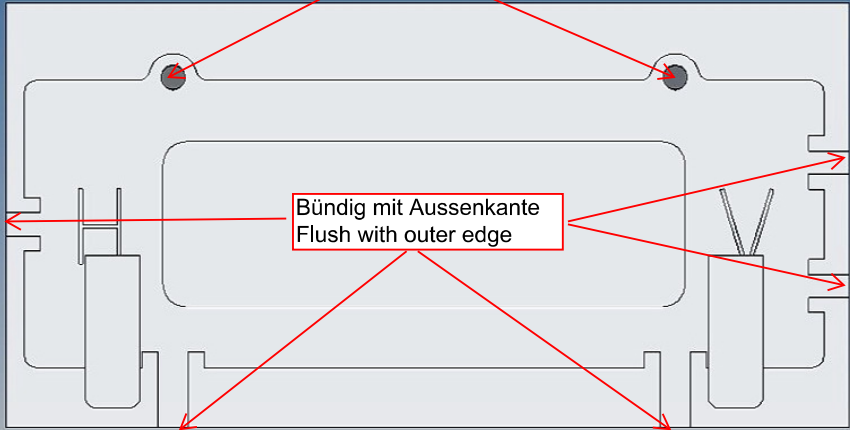

For mounting on the vehicle frame are at distance spacers, these create a gap to accommodate any existing screw heads on the frame to produce.

Assembly Procedure

Before you put the parts together please read the assembly instructions carefully and pay attention to the assembly sequence and test the fitting accuracy of the parts before gluing them together.

It is very important that at the first construction step paying attention to the correct side to put the box together, so that really produces a left or right box.

It is helpful to fix the parts at first only on a few points with super-glue and after a check along the edges fully with super-glue or a polystyrene-glye.

Abbildung ähnlich /
Similar to Figure

Magnete 3mmx1,5mm

Bündig mit Aussenkante
Flush with outer edge

Nach dem Kleben Anritzen und Abtrennen
After gluing scribing and separating

Annotation:

For technical reasons delivery also magnets with different dimensions may be enclosed.