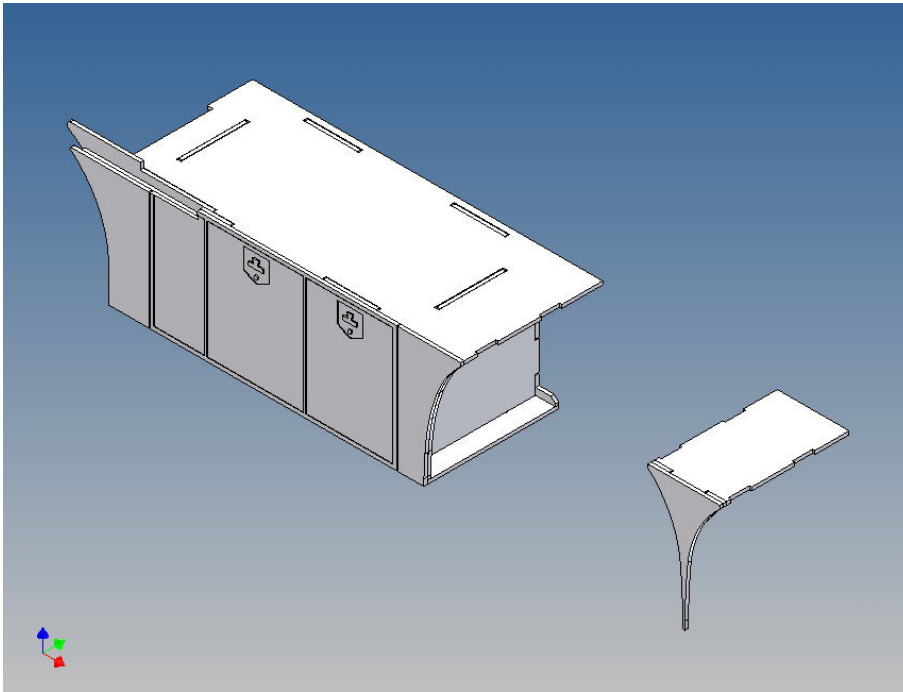

Assembly Instruction

Full profile box kit left for
TAMIYA MAN 3-axle (1:14,5)

Best.-Nr.: 2016-9133-3A(L)

Version 1.0 – 20.06.2016

General Description

This polystyrene-milled parts set for a storage box as an accessory to the TAMIYA trucks (1: 14.5) designed.

The storage box can be mounted on the vehicle frame and has on the outside of a removable cover, which is held with hooks and magnets (magnets are in a separate bag).

Inside the box technique can be accommodated. .

For mounting on the vehicle frame are at distance spacers, these create a gap to accommodate any existing screw heads on the frame to produce.

Assembly Procedure

Before you put the parts together please read the assembly instructions carefully and pay attention to the assembly sequence and test the fitting accuracy of the parts before gluing them together.

It is very important that at the first construction step paying attention to the correct side to put the box together, so that really produces a left or right box.

It is helpful to fix the parts at first only on a few points with super-glue and after a check along the edges fully with super-glue or a polystyrene-glye.