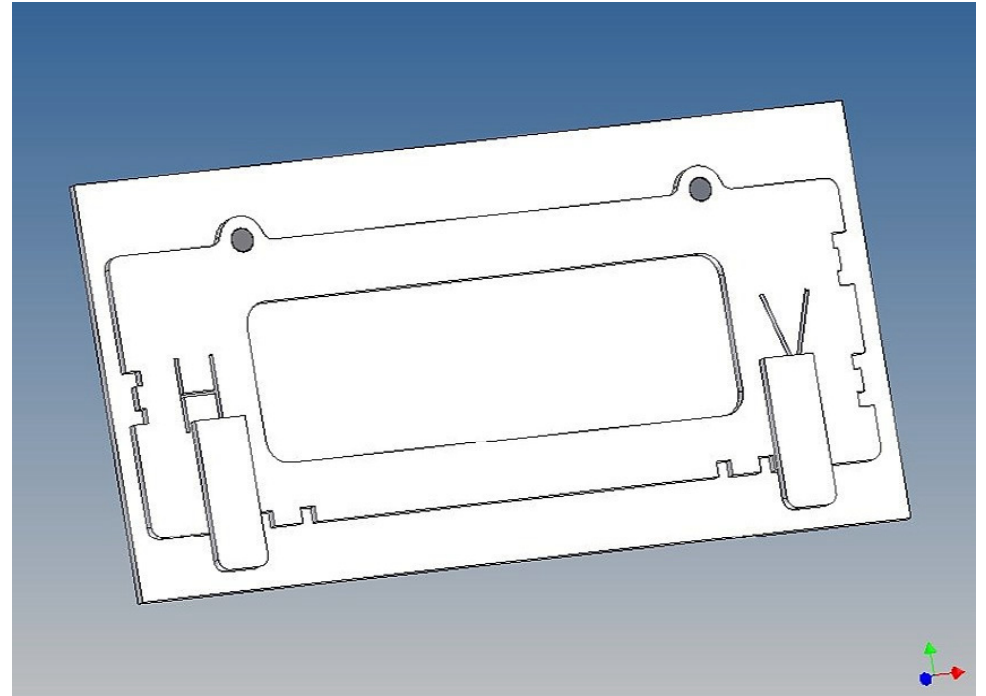

The storage box can be mounted on the vehicle frame and has on the outside of a removable cover, which is held with hooks and magnets (magnets are in a separate bag).

Inside the box technique can be accommodated. .

For mounting on the vehicle frame are at distance spacers, these create a gap to accommodate any existing screw heads on the frame to produce.

Assembly Procedure

Before you put the parts together please read the assembly instructions carefully and pay attention to the assembly sequence and test the fitting accuracy of the parts before gluing them together.

It is very important that at the first construction step paying attention to the correct side to put the box together, so that really produces a left or right box.

It is helpful to fix the parts at first only on a few points with super-glue and after a check along the edges fully with super-glue or a polystyrene-glye.

Abbildung ähnlich /
Similar to Figure

Magnete 3mmx1,5mm

Bündig mit Aussenkante
Flush with outer edge

Nach dem Kleben Anritzen und Abtrennen
After gluing scribing and separating

Annotation:

For technical reasons delivery also magnets with different dimensions may be enclosed.