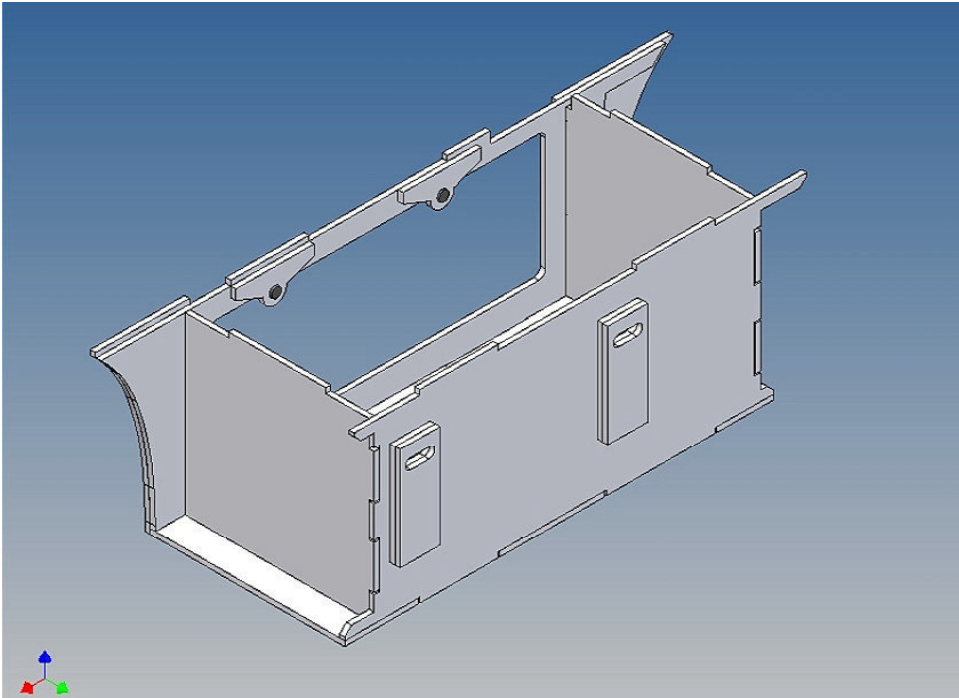

The storage box can be mounted on the vehicle frame and has on the outside of a removable cover, which is held with hooks and magnets (magnets are in a separate bag).

Inside the box technique can be accommodated. .

It is very important that at the first construction step paying attention to the correct side to put the box together, so that really produces a left or right box.

It is helpful to fix the parts at first only on a few points with super-glue and after a check along the edges fully with super-glue or a polystyrene-glye.

Abbildung ähnlich /
Similar to Figure

Magnete 3mmx1,5mm

Bündig mit Aussenkante
Flush with outer edge

Nach dem Kleben Anritzen und Abtrennen
After gluing scribing and separating

Annotation:

For technical reasons delivery also magnets with different dimensions may be enclosed.