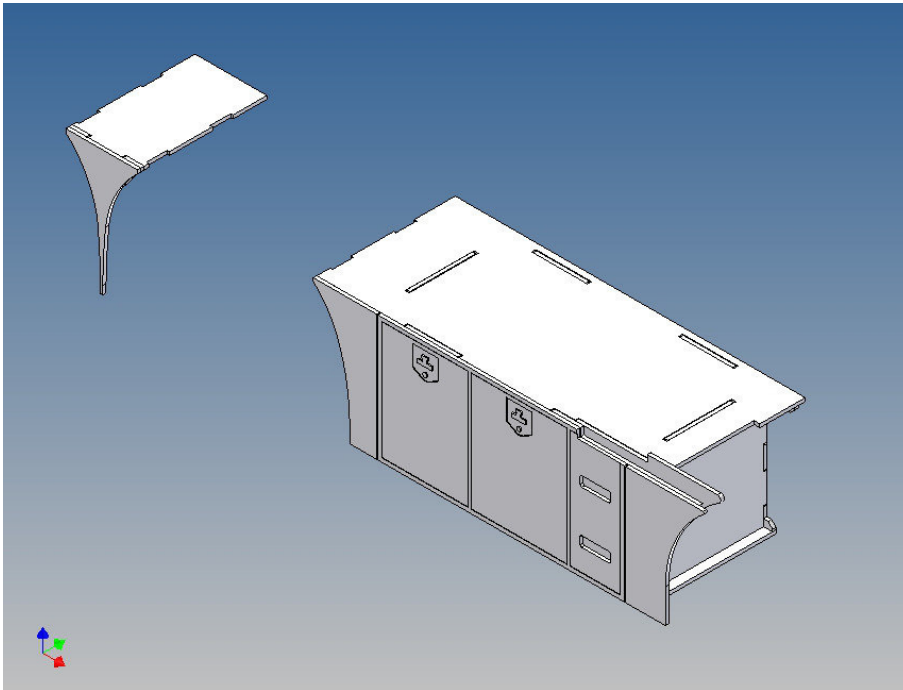

## Assembly Instruction

**Full profile box kit right for  
TAMIYA MAN 3-axle (1:14,5)**

**Best.-Nr.: 2016-9133-3A(R)**

**Version 1.0 – 20.06.2016**

## General Description

This polystyrene-milled parts set for a storage box as an accessory to the TAMIYA trucks (1: 14.5) designed.

The storage box can be mounted on the vehicle frame and has on the outside of a removable cover, which is held with hooks and magnets (magnets are in a separate bag).

Inside the box technique can be accommodated. .

For mounting on the vehicle frame are at distance spacers, these create a gap to accommodate any existing screw heads on the frame to produce.

It is very important that at the first construction step paying attention to the correct side to put the box together, so that really produces a left or right box.

It is helpful to fix the parts at first only on a few points with super-glue and after a check along the edges fully with super-glue or a polystyrene-glye.