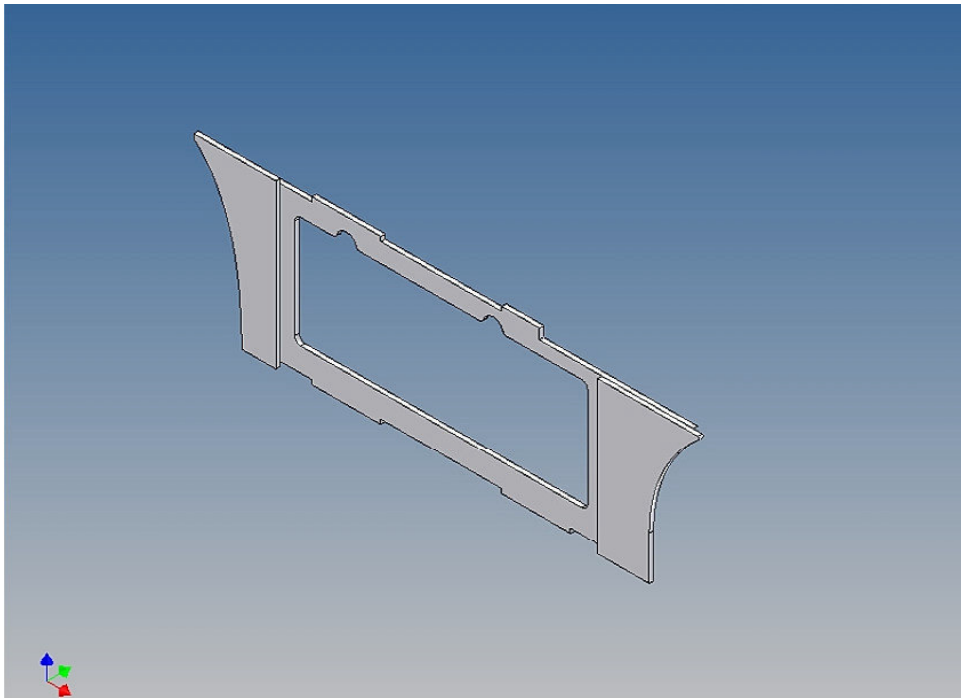

Inside the box technique can be accommodated. .

For mounting on the vehicle frame are at distance spacers, these create a gap to accommodate any existing screw heads on the frame to produce.

Abbildung ähnlich /  
Similar to Figure

Magnete 3mmx1,5mm

Bündig mit Aussenkante  
Flush with outer edge

Nach dem Kleben Anritzen und Abtrennen  
After gluing scribing and separating

**Annotation:**

For technical reasons delivery also magnets with different dimensions may be enclosed.