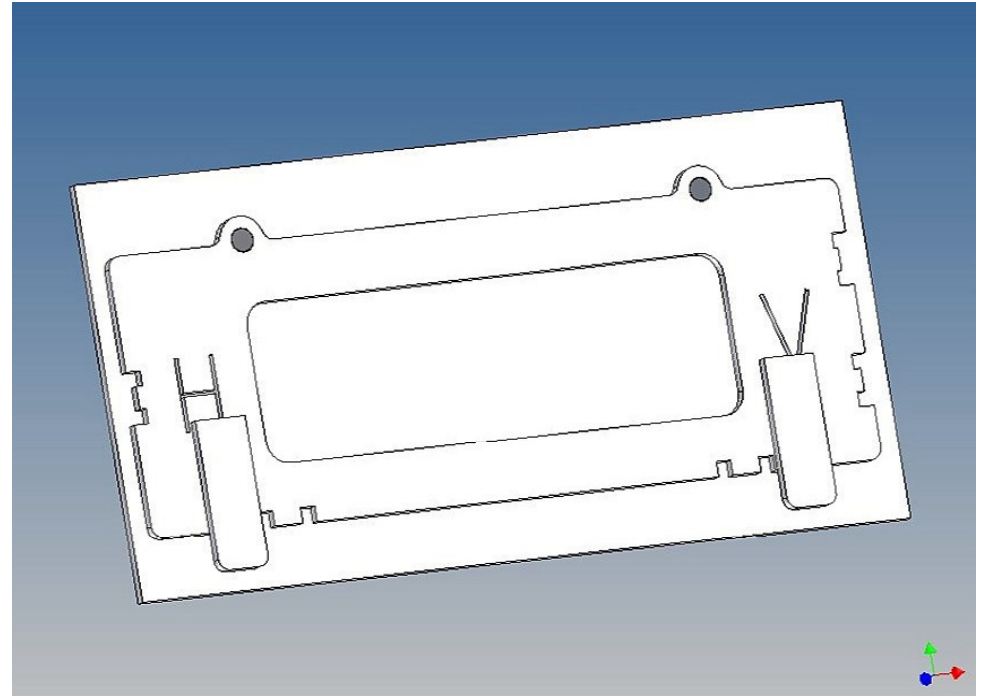

Inside the box technique can be accommodated. .

For mounting on the vehicle frame are at distance spacers, these create a gap to accommodate any existing screw heads on the frame to produce.

It is very important that at the first construction step paying attention to the correct side to put the box together, so that really produces a left or right box.

It is helpful to fix the parts at first only on a few points with super-glue and after a check along the edges fully with super-glue or a polystyrene-glye.

Abbildung ähnlich /  
Similar to Figure

Magnete 3mmx1,5mm

Bündig mit Aussenkante  
Flush with outer edge

Nach dem Kleben Anritzen und Abtrennen  
After gluing scribing and separating

**Annotation:**

For technical reasons delivery also magnets with different dimensions may be enclosed.