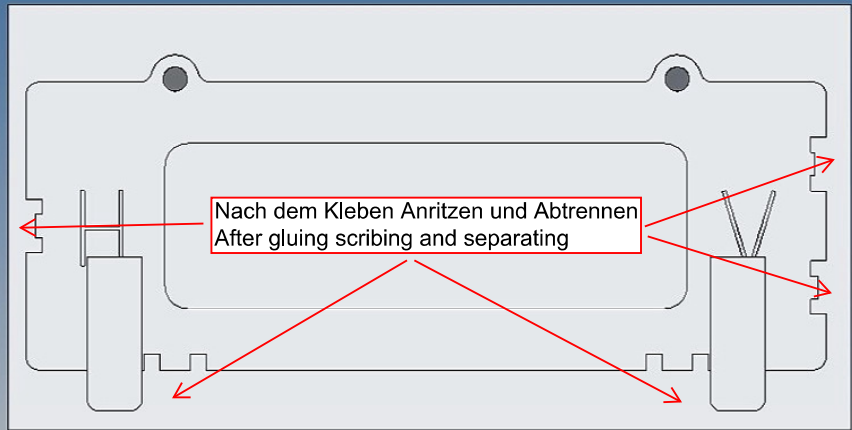

Inside the box technique can be accommodated. .

For mounting on the vehicle frame are at distance spacers, these create a gap to accommodate any existing screw heads on the frame to produce.

It is very important that at the first construction step paying attention to the correct side to put the box together, so that really produces a left or right box.

It is helpful to fix the parts at first only on a few points with super-glue and after a check along the edges fully with super-glue or a polystyrene-glye.

The parts are made of polystyrene, if you use super-glue in combination with activator spray, please be aware that the activator spray can destroy polystyrene – because of that you should use it very carefully or use only polystyrene-glye.

Abbildung ähnlich /  
Similar to Figure

Magnete 3mmx1,5mm

Bündig mit Aussenkante  
Flush with outer edge

Nach dem Kleben Anritzen und Abtrennen  
After gluing scribing and separating

**Annotation:**

For technical reasons delivery also magnets with different dimensions may be enclosed.