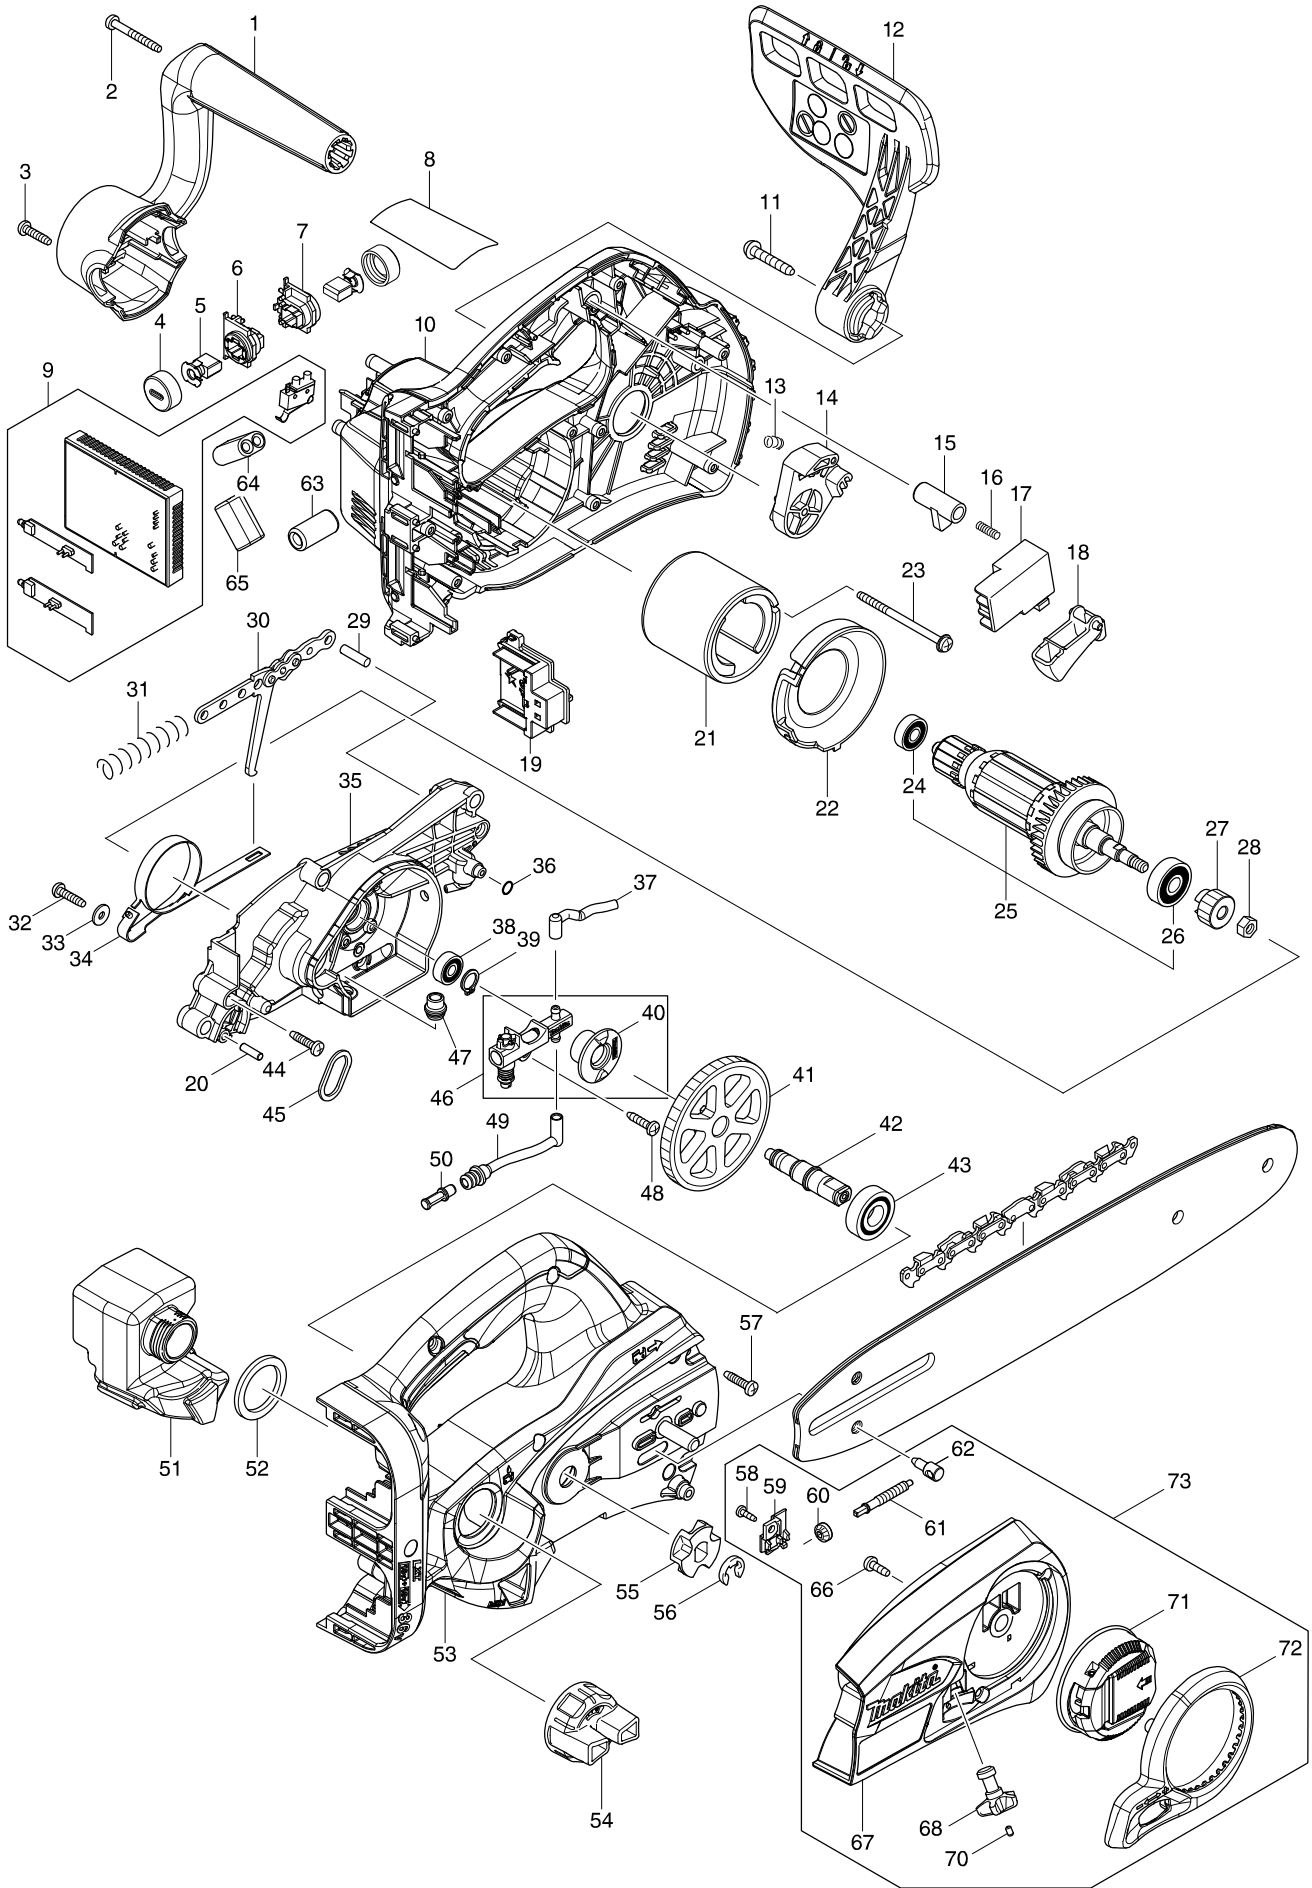

Model No. DUC302 300MM CORDLESS CHAIN SAW

Model No. DUC302 300MM CORDLESS CHAIN SAW

Item	Parts No.	Description	I/C	Qty	N/O	Opt. 1	Opt. 2	Note
001	451972-6	FRONT HANDLE		1				
002	266053-1	TAPPING SCREW 4X35		1				
003	265995-6	TAPPING SCREW 4X18		2				
004	643941-3	BRUSH HOLDER CAP		2				
005	194928-3	CARBON BRUSH CB-442		1				
006	644514-5	BRUSH HOLDER		1				
007	644513-7	BRUSH HOLDER		1				
008	815R34-6	DUC302 NAME PLATE		1				
009	620275-1	CONTROLLER		1				
010	187882-8	HOUSING SET		1				
C10	263005-3	RUBBER PIN 6		4				
D10		INC. 53						
011	266173-1	TAPPING SCREW 5X30		1				
012	142574-6	FRONT HAND GUARD COMPLETE		1				
C10	803G42-3	CAUTION LABEL		1				
013	231298-0	COMPRESSION SPRING 6		1				
014	451973-4	HAND GUARD SUPPORT		1				
015	416178-3	LOCK-OFF BUTTON		1				
016	233173-6	COMPRESSION SPRING 4		1				
017	650730-9	SWITCH TG72BD-6		1				
018	450212-9	SWITCH LEVER		1				
019	644808-8	TERMINAL		2				
020	256184-4	PIN 4		1				
021	638571-3	YOKE UNIT		1				
022	451970-0	BAFFLE PLATE		1				
023	266292-3	TAPPING SCREW 4X65		2				
024	210062-2	BALL BEARING 607ZZ		1				
025	519268-2	ARMATURE ASS'Y 36V		1				
D10		INC. 24,26						
026	211092-6	BALL BEARING 629DDW		1				
027	227252-0	SPUR GEAR 16		1				
028	252186-8	HEX. NUT M6		1				
029	256123-4	PIN 5		1				
030	158047-9	LINK PLATE COMPLETE		1				
031	233175-2	COMPRESSION SPRING 9		1				
032	265995-6	TAPPING SCREW 4X18		1				
033	267195-4	FLAT WASHER 4		1				
034	168321-7	BRAKE BAND		1				
035	142573-8	BEARING HOUSING COMPLETE		1				
C10	263002-9	RUBBER PIN 4		1				
C20	414377-1	NOZZLE		1				
036	213039-6	O RING 6		1				
037	422058-3	CONNECTOR		1				
038	210028-2	BALL BEARING 606ZZ		1				
039	961006-2	RETAINING RING S-10		1				
040	221427-3	WORM GEAR		1				
041	227251-2	SPUR GEAR 73		1				
042	326417-2	SPINDLE		1