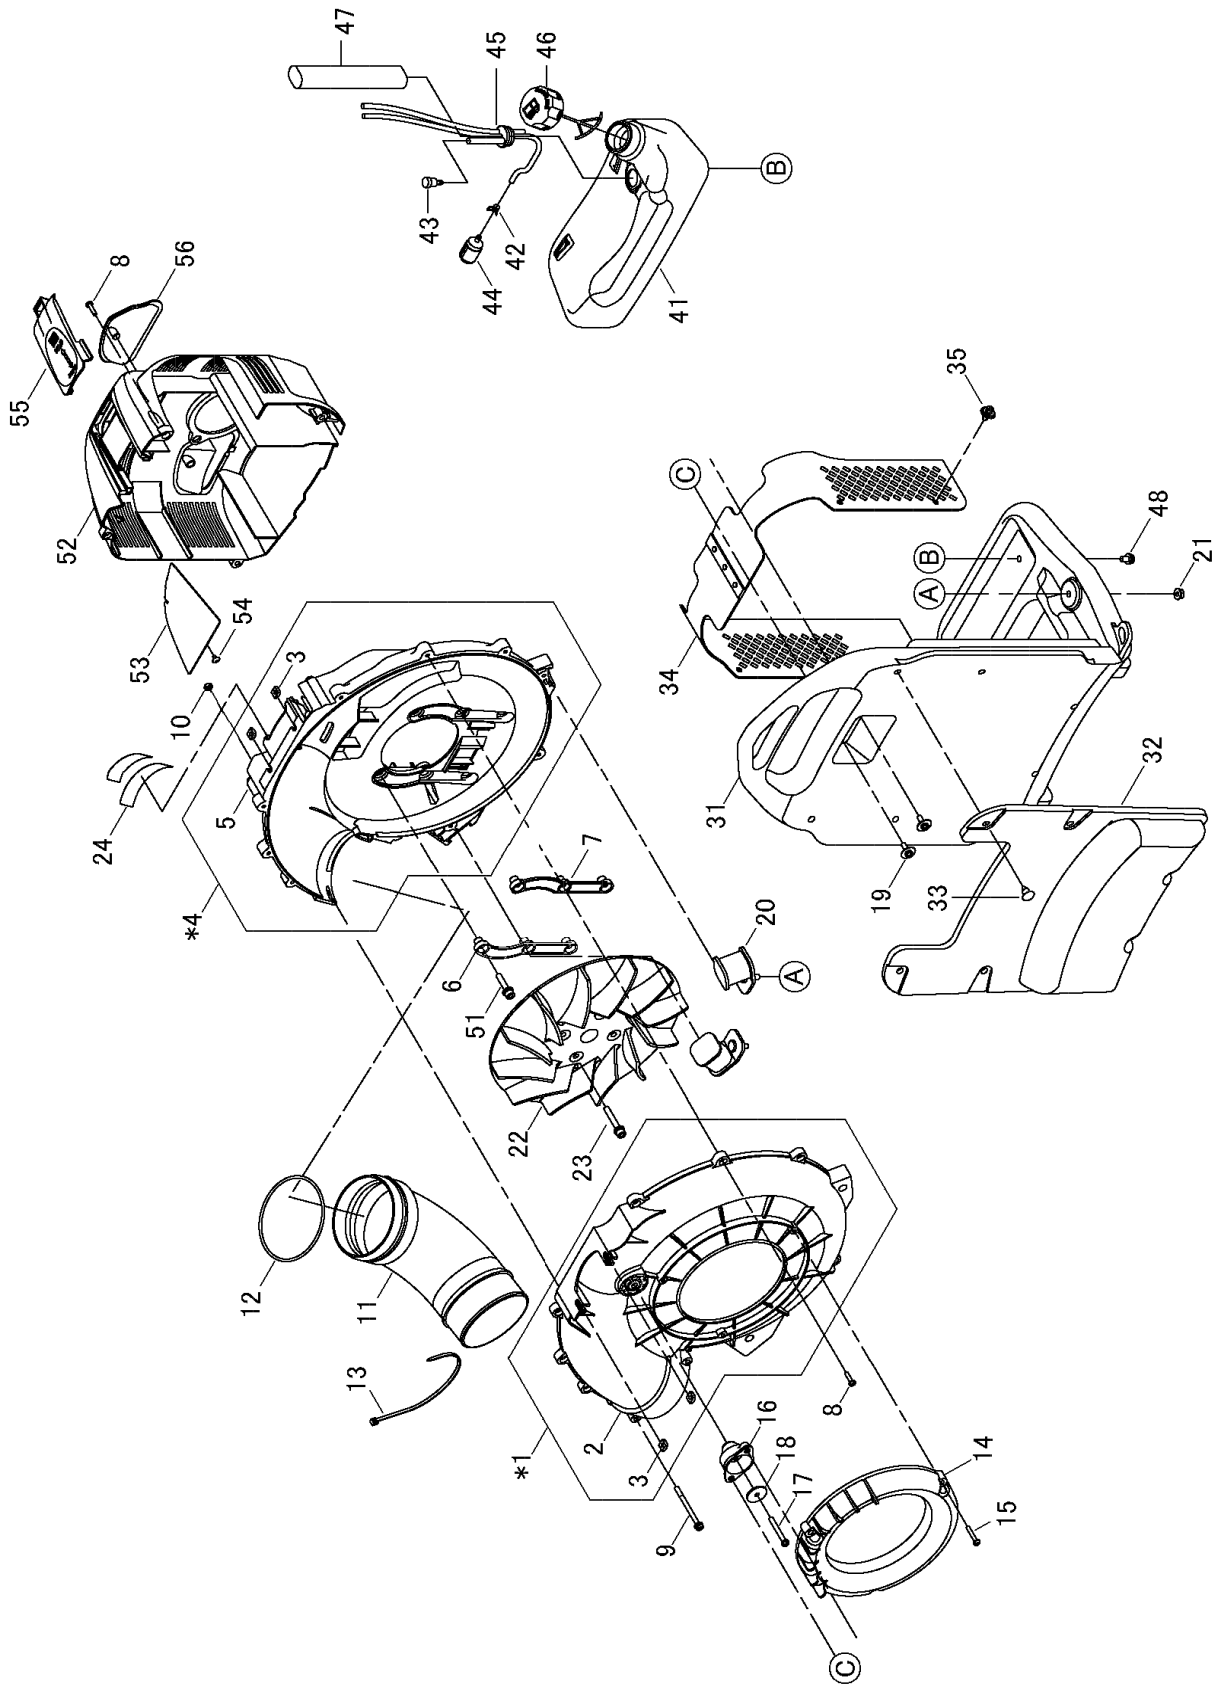

1.MACHINE BODY

1.MACHINE BODY

REF. NO.	Carswell Parts No.	PARTS NAME	Mfg.'s No.	Qty	DESCRIPTION
1	10489	CASE 1,VOLUTE ASSY	6671005001	1	INCL.2,3(2PIECES)
2	10614	CASE 1,VOLUTE	6671500001	1	GRAY
3	10615	NUT,SQUARE	6671005010	4	
4	10616	CASE 2,VOLUTE ASSY	6671006001	1	INCL.3(2PIECES),5
5	10617	CASE 2,VOLUTE	6671500101	1	GRAY
6	10618	BASE 1	6671500200-1	1	
7	10619	BASE 2	6671500300-1	1	
8	10481	TAPPING SCREW	0150059760	13	5×16
9	10620	SCREW ASSY	0140059220	2	M5×65 W,SW
10	10660	NUT	0170059950	2	M5
11	10622	ELBOW	6671500400	1	
12	10623	O RING	0240989990	1	
13	10624	WIRE BAND	0563379990	1	
14	10625	COVER,INLET COMPL	6671001000	1	
15	10626	TAPPING SCREW	0150059730	3	5×25
16	10627	DAMPER 1 COMPL	6671002000	1	
17	1708	SCREW,PAN HEAD	0043105400	1	M5×40
18	10629	WASHER	0200059910	1	M5
19	10628	SCREW ASSY	0140059210	2	M5×16 W,SW
20	10630	DAMPER 2 COMPL	6671003000	2	
21	7505	FLANGE NUT	0023706000	2	M6
22	10631	IMPELLER COMPL	6671004000	1	
23	10632	SOCKET HEAD BOLT	0119069690	4	M6×40 W,SW
24	10635	LABEL,CAUTION	0736289980	1	PL
31	10634	FRAME COMPL	6672001000	1	
32	10636	CUSHION	6672500000	1	
33	10633	RIVET,ROCK	6672500200	6	
34	10637	GUARD COMPL	6672002000	1	
35	10638	RIVET,ROCK	6672500300	4	
41	10639	TANK,FUEL COMPL	6673005000	1	
42	3114	HOSE CLAMP	0561059990	1	
43	10640	BREATHER	5316503300	1	
44	10641	FILTER	5806502900	1	
45	10642	TUBE	0851339960	1	
46	10488	CAP,FUEL TANK ASSY	5926017000	1	
47	10643	TUBE	0851159861	1	
48	10644	SCREW ASSY	0043706120	2	M6×12 W,SW
51	10645	SOCKET HEAD BOLT	0119069680	6	M6×30 W,SW
52	10646	COVER,ENGINE	6676500001	1	RED
53	10647	GUARD,MUFFLER	6676500700	1	
54	10648	TAPPING SCREW	0150049820	1	4×6
55	10499	COVER,PLUG	6656500100	1	
56	10649	GUARD,OIL	6676500100	1