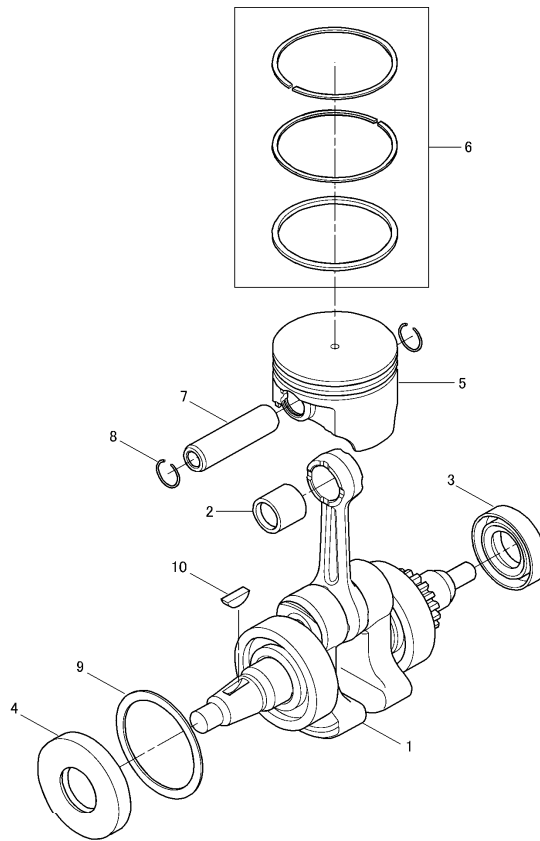

4.CRANK SHAFT

REF. NO.	Carswell Parts No.	PARTS NAME	Mfg.'s No.	Qty	DESCRIPTION
1	10679	CRANKSHAFT ASSY	5972001001	1	
2	10680	NEEDLE ROLLER BEARING	0610129940	1	
3	10681	OIL SEAL(S)	0440179910	1	
4	10682	OIL SEAL(L)	0440209890	1	
5	10683	PISTON	5972500001	1	
6	10684	PISTON RING SET	5972003000	1	
7	10685	PIN,PISTON	5802500701	1	
8	1230	CLIP	0565119990	2	
9	10686	CLIP	5972500800	1	
10	10687	WOODRUFF KEY	0323049950	1