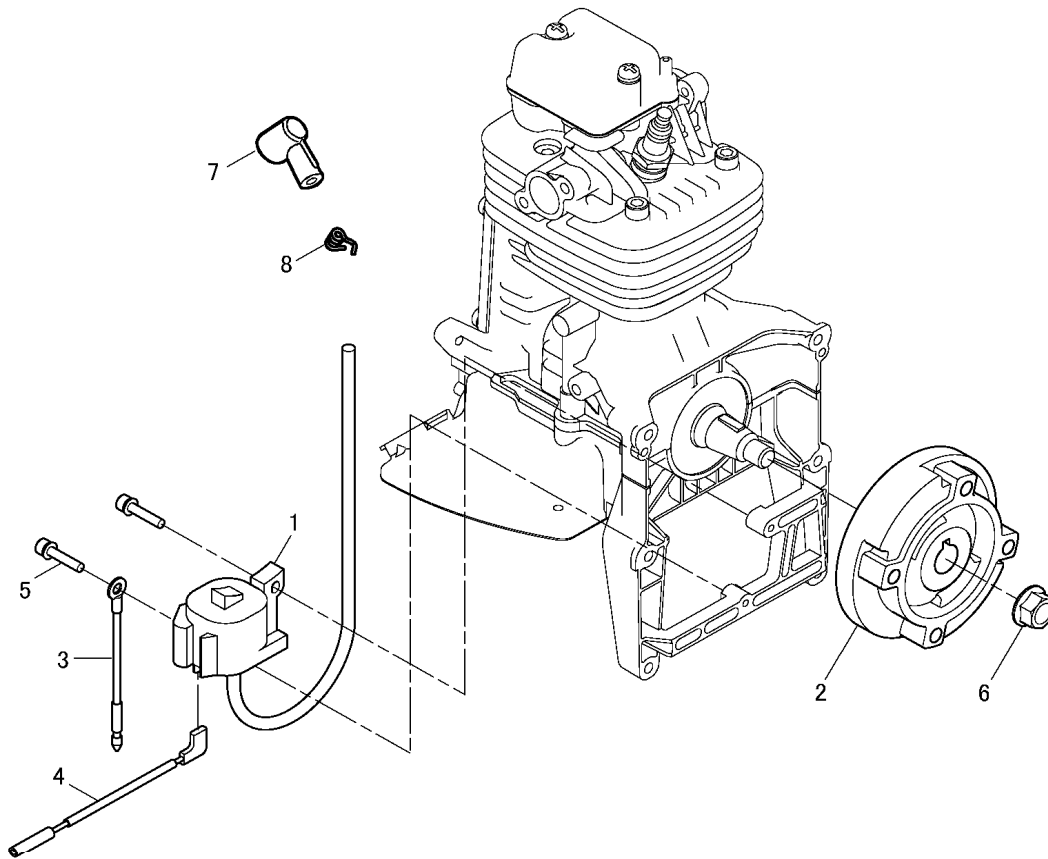

10.FLYWHEEL

REF. NO.	Carswell Parts No.	PARTS NAME	Mfg.'s No.	Qty	DESCRIPTION
1	10743	COIL,IGNITION	5977001010	1	
2	10744	FLYWHEEL COMPL	5977001020	1	
3	6907	WIRE	6165500201	1	L=90 MALE
4	10525	WIRE 2	5927011000	1	L=100 FEMALE
5	10159	SOCKET HAED BOLT	0119049970	2	M4×20 W,SW
6	10745	FLANGE NUT	0023710000	1	M10
7	6169	SPRING,PLUG CAP	0654009931	1	
8	9963	CAP,PLUG	5927500100	1