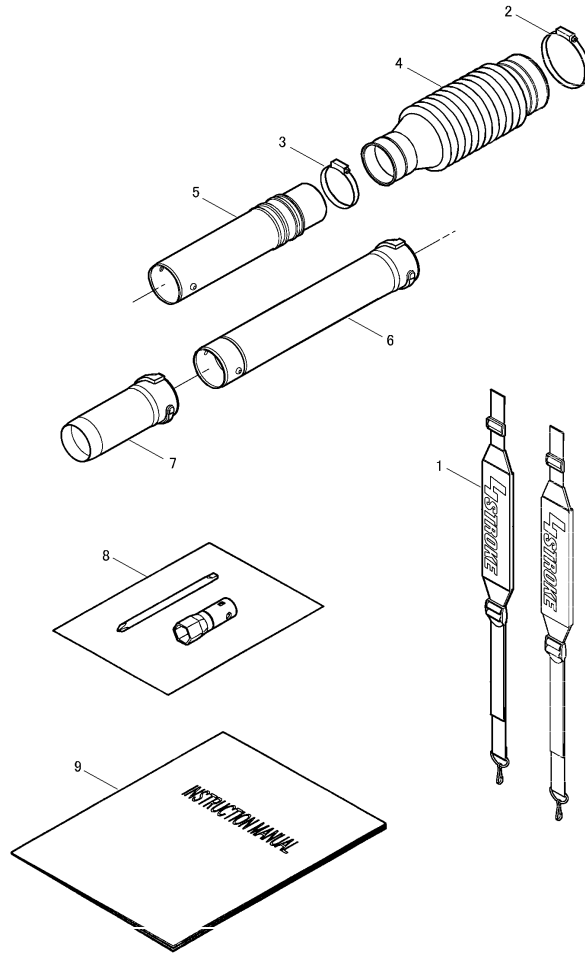

11.STANDARD ACCESSORIES

REF. NO.	Carswell Parts No.	PARTS NAME	Mfg.'s No.	Qty	DESCRIPTION
1	10746	BAND COMPL	6679001000	2	
2	10747	HOSE CLAMP	0561009990	1	φ100
3	10748	HOSE CLAMP	0561769990	1	φ76
4	10749	PIPE,FLEXIBLE	6679500000	1	
5	10750	PIPE,SWIVEL COMPL	6679002000	1	
6	10751	PIPE,STRAIGHT	6679501800	1	
7	10752	PIPE,END	6679500201	1	L=200
8	10753	TOOL	6909059000-2	1	
9	10754	INSTRUCTION MANUAL	6679501100	1	ROBIN CIMA