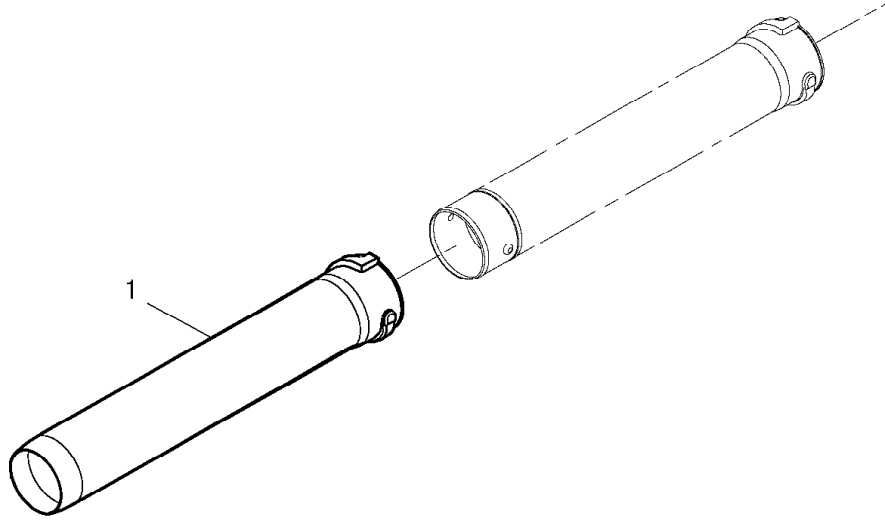

12.OPTION

REF. NO.	Carswell Parts No.	PARTS NAME	Mfg.'s No.	Qty	DESCRIPTION
1	10755	PIPE,END	6679501900	1	L=450